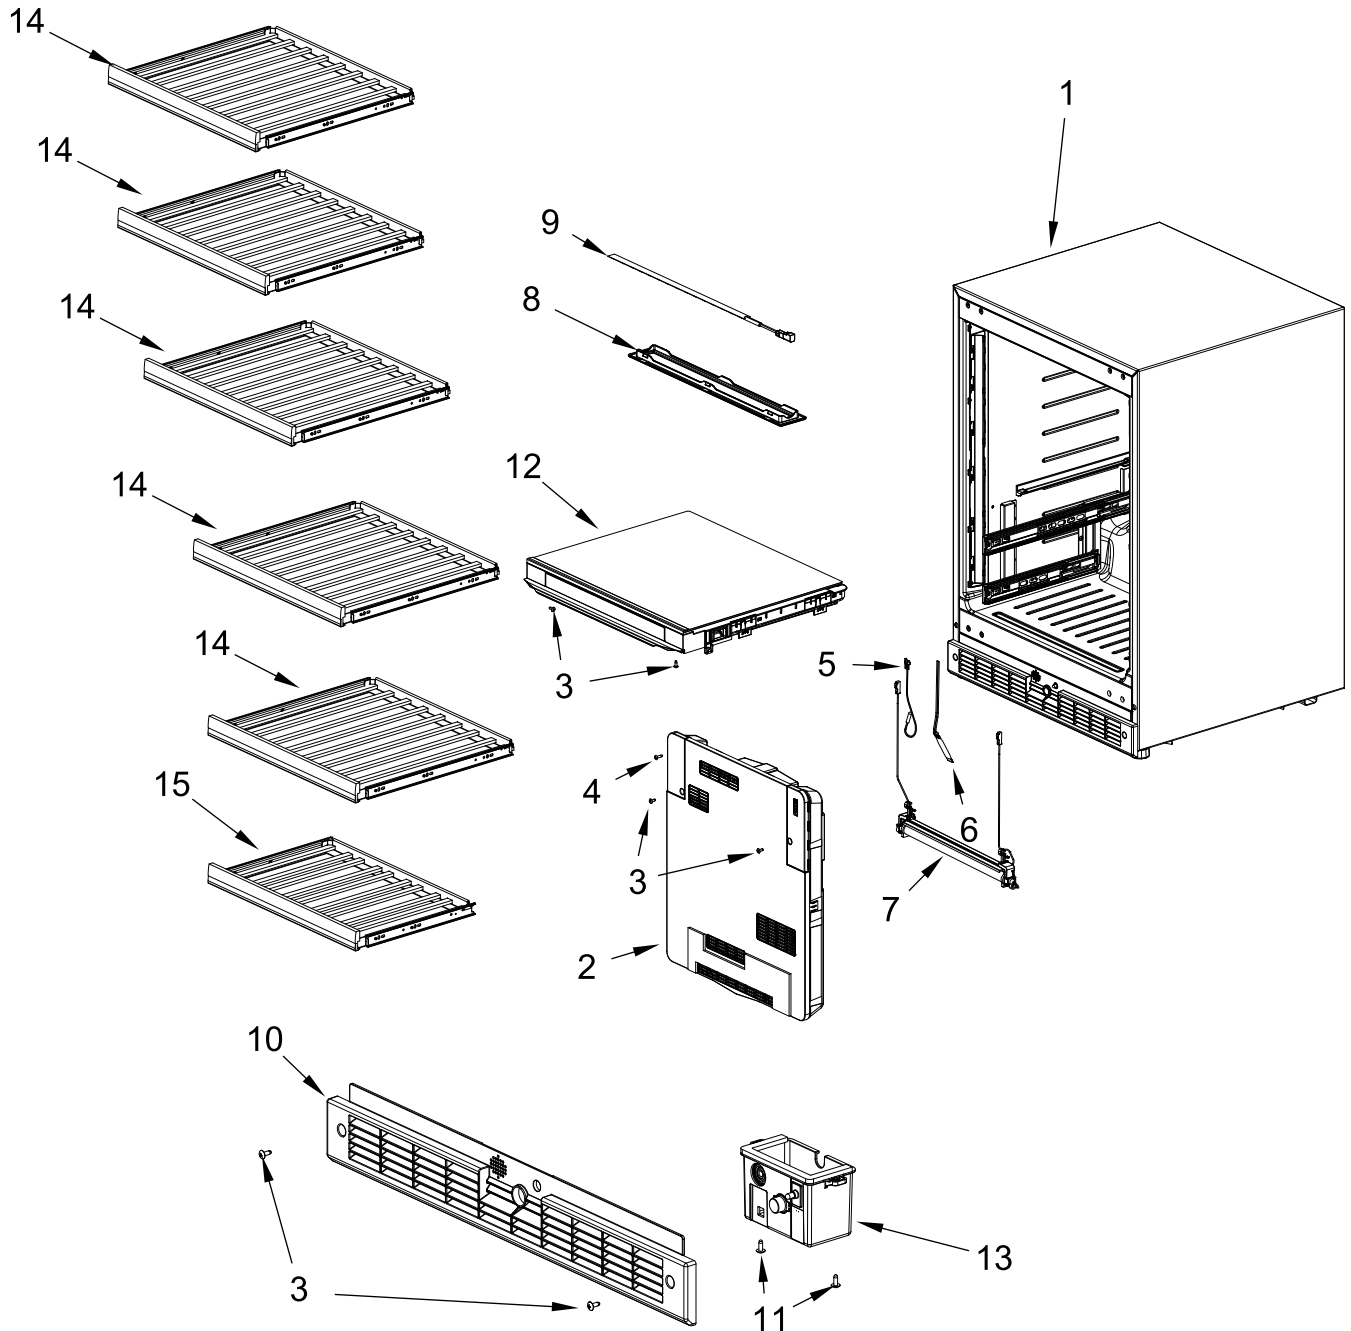

KitchenAid®

24" Under Counter Beverage Center

MODELS:

KUWL314KBS00 (Left Hand) (Black Stainless)

KUWR314KBS00 (Right Hinge) (Black Stainless)

CABINET PARTS

CABINET PARTS

<u>Illus.</u> <u>No.</u>	<u>Part No.</u>	<u>Description</u>	<u>Illus.</u> <u>No.</u>	<u>Part No.</u>	<u>Description</u>	<u>Illus.</u> <u>No.</u>	<u>Part No.</u>	<u>Description</u>
1		Cabinet (Not A Service Part)	5	W11263884	Sensor, Defrost	11	W11371097	Screw
			6	W11359415	Fuse, Temperature	12	W11532916	Assembly, Separator
2	W11532990	Assembly, Evaporator Cover (Includes Fan Motor, Damper and Sensor)	7	W11359416	Defrost Holder and Heater	13	W11359433	Assembly, Switch Box
3	W11371095	Screw	8	W11312450	Cover, LED	14	W11532973	Upper, Wine Rack
4	W11375760	Screw	9	W11492253	Assembly, LED	15	W11532980	Lower, Wine Rack
			10	W11360218	Kick, Plate			

DOOR PARTS

DOOR PARTS

<u>Illus.</u> <u>No.</u>	<u>Part No.</u>	<u>Description</u>
1		Door Assembly
	W11532940	Left Hinge
	W11532925	Right Hinge
2	W11360659	Plate, Push
3	W11371095	Screw

<u>Illus.</u> <u>No.</u>	<u>Part No.</u>	<u>Description</u>
4		Cover, Door Hinge
	W11360661	Right Hinge (Top)/ Left Hinge (Bottom)
	W11360664	Right Hinge (Bottom)/ Left Hinge (Top)

<u>Illus.</u> <u>No.</u>	<u>Part No.</u>	<u>Description</u>
5	W11360668	Gasket, Door
6	W11360665	Gasket, Sash (Top/Bottom)
7	W11360666	Gasket, Sash (Side)
8	W10772910	Nameplate

UNIT PARTS

UNIT PARTS

<u>Illus. No.</u>	<u>Part No.</u>	<u>Description</u>	<u>Illus. No.</u>	<u>Part No.</u>	<u>Description</u>	<u>Illus. No.</u>	<u>Part No.</u>	<u>Description</u>
1	W10270517	Clamp, Cord	7	4344826	Screw	14	W10772873	Bolt
2	W11371097	Screw	8	W11265570	Washer			REFRIGERANT
3	W11360241	Water Pan, Evaporator	9	W11313206	Cover, PCB			CHARGE
4	W11375763	Screw	10	W11360536	Assembly, Fan Motor			52 grams (R600a)
5	W11532957	Assembly, PCB Box (Includes Power Cord)	11	W10163273	Drier			
6	4344779	Grommet, Compressor	12	W11265569	Clamp			
			13	W11360595	Compressor, Rubber			