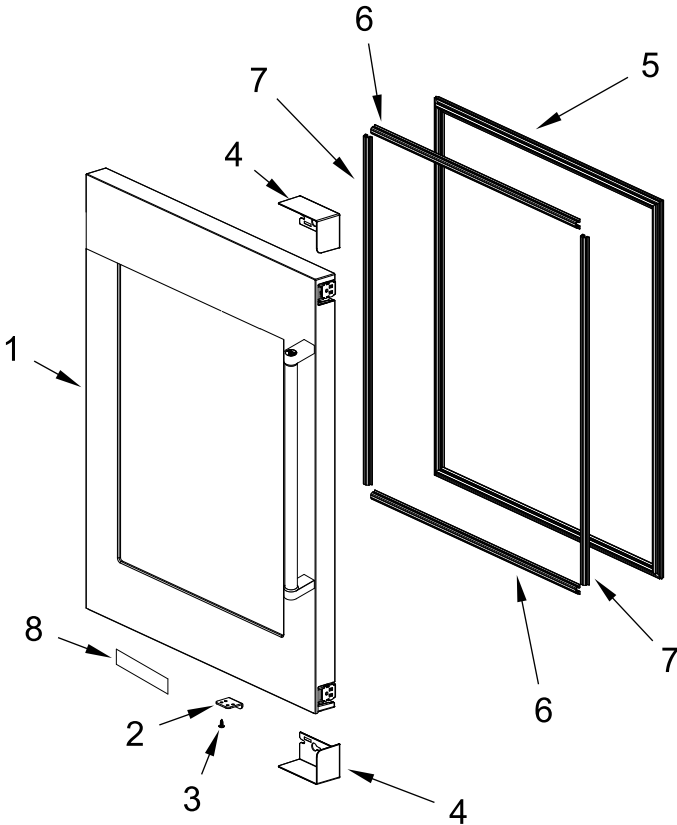

KitchenAid®

24" Under Counter Beverage Center

MODELS:

KUWL314KBS00 (Left Hand) (Black Stainless)

KUWR314KBS00 (Right Hinge) (Black Stainless)

CABINET PARTS

CABINET PARTS

<u>Illus.</u> <u>No.</u>	<u>Part No.</u>	<u>Description</u>	<u>Illus.</u> <u>No.</u>	<u>Part No.</u>	<u>Description</u>	<u>Illus.</u> <u>No.</u>	<u>Part No.</u>	<u>Description</u>
1		Cabinet (Not A Service Part)	5	W11263884	Sensor, Defrost	11	W11371097	Screw
			6	W11359415	Fuse, Temperature	12	W11532916	Assembly, Separator
2	W11532990	Assembly, Evaporator Cover (Includes Fan Motor, Damper and Sensor)	7	W11359416	Defrost Holder and Heater	13	W11359433	Assembly, Switch Box
3	W11371095	Screw	8	W11312450	Cover, LED	14	W11532973	Upper, Wine Rack
4	W11375760	Screw	9	W11492253	Assembly, LED	15	W11532980	Lower, Wine Rack
			10	W11360218	Kick, Plate			

DOOR PARTS

DOOR PARTS

<u>Illus.</u> <u>No.</u>	<u>Part No.</u>	<u>Description</u>
1		Door Assembly
	W11532940	Left Hinge
	W11532925	Right Hinge
2	W11360659	Plate, Push
3	W11371095	Screw

<u>Illus.</u> <u>No.</u>	<u>Part No.</u>	<u>Description</u>
4		Cover, Door Hinge
	W11360661	Right Hinge (Top)/ Left Hinge (Bottom)
	W11360664	Right Hinge (Bottom)/ Left Hinge (Top)