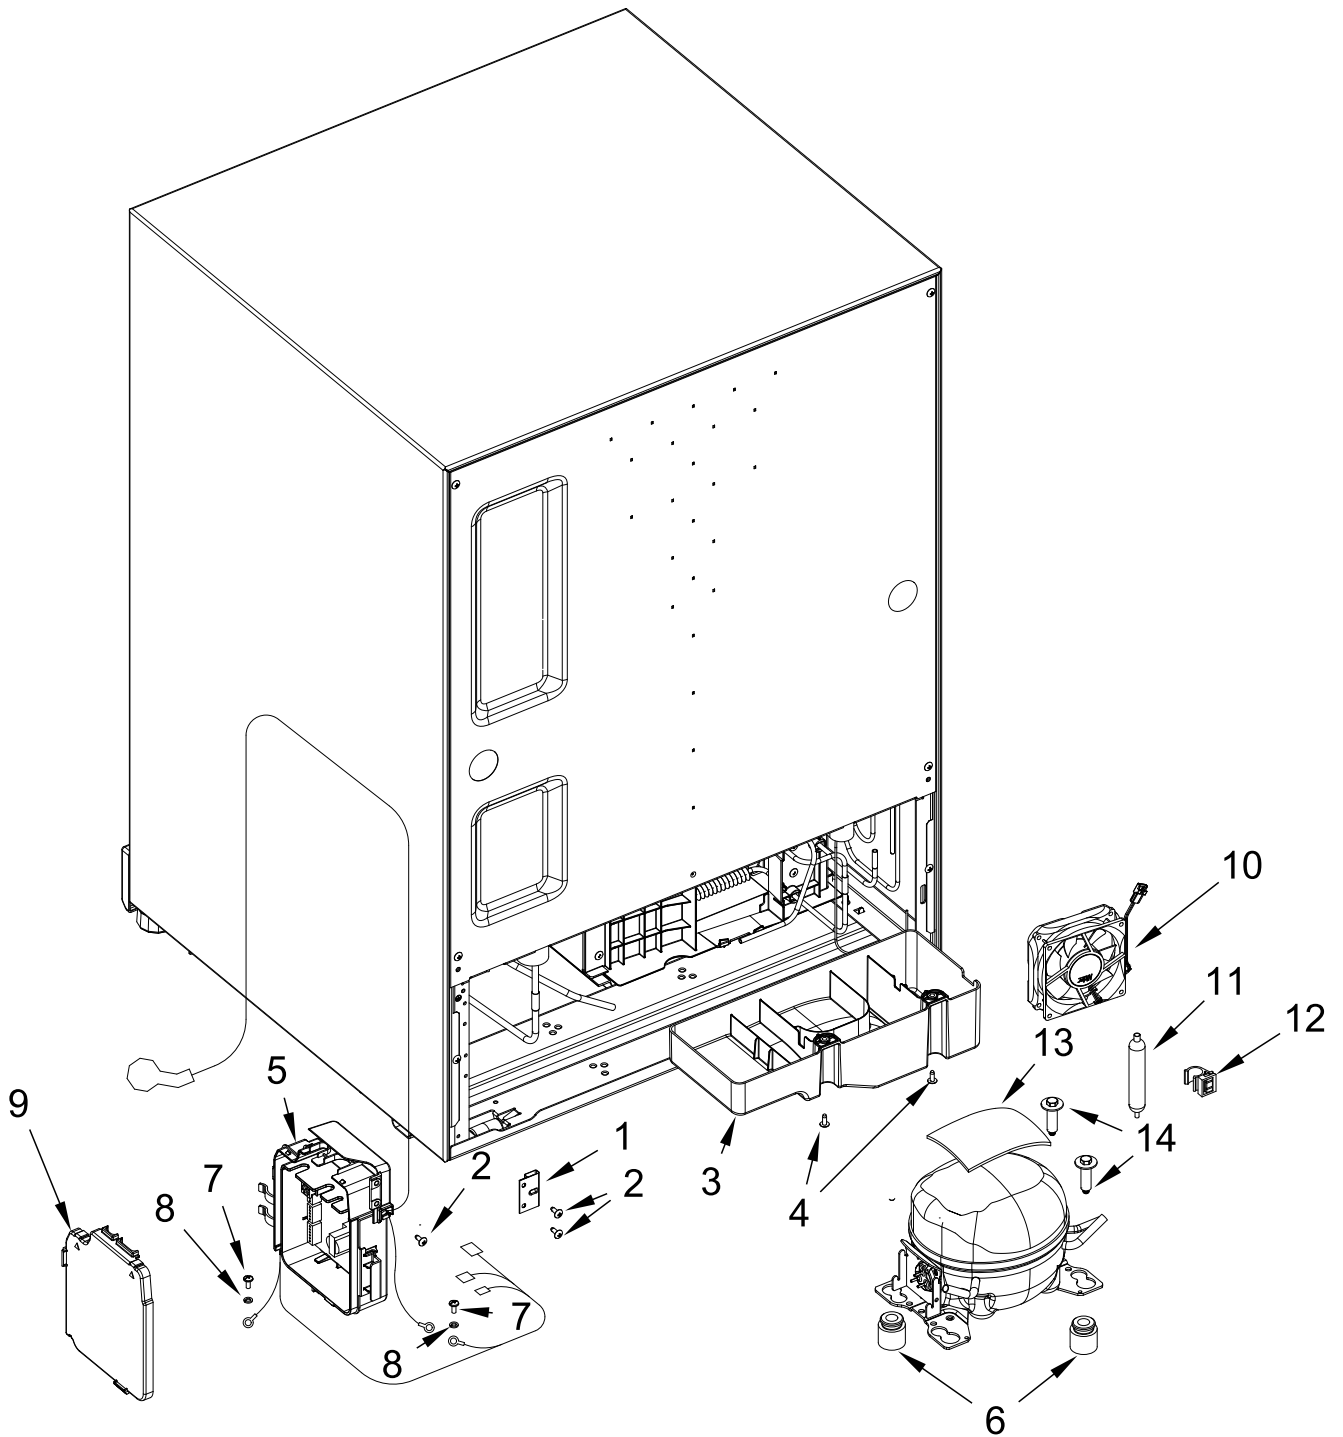

KitchenAid®

24" Under Counter Beverage Center

MODELS:

KUWL314KBS00 (Left Hand) (Black Stainless)

KUWR314KBS00 (Right Hinge) (Black Stainless)

CABINET PARTS

CABINET PARTS

<u>Illus.</u> <u>No.</u>	<u>Part No.</u>	<u>Description</u>	<u>Illus.</u> <u>No.</u>	<u>Part No.</u>	<u>Description</u>	<u>Illus.</u> <u>No.</u>	<u>Part No.</u>	<u>Description</u>
1		Cabinet (Not A Service Part)	5	W11263884	Sensor, Defrost	11	W11371097	Screw
			6	W11359415	Fuse, Temperature	12	W11532916	Assembly, Separator
2	W11532990	Assembly, Evaporator Cover (Includes Fan Motor, Damper and Sensor)	7	W11359416	Defrost Holder and Heater	13	W11359433	Assembly, Switch Box
3	W11371095	Screw	8	W11312450	Cover, LED	14	W11532973	Upper, Wine Rack
4	W11375760	Screw	9	W11492253	Assembly, LED	15	W11532980	Lower, Wine Rack
			10	W11360218	Kick, Plate			

DOOR PARTS

DOOR PARTS

<u>Illus.</u> <u>No.</u>	<u>Part No.</u>	<u>Description</u>
1		Door Assembly
	W11532940	Left Hinge
	W11532925	Right Hinge
2	W11360659	Plate, Push
3	W11371095	Screw

<u>Illus.</u> <u>No.</u>	<u>Part No.</u>	<u>Description</u>
4		Cover, Door Hinge
	W11360661	Right Hinge (Top)/ Left Hinge (Bottom)
	W11360664	Right Hinge (Bottom)/ Left Hinge (Top)

<u>Illus.</u> <u>No.</u>	<u>Part No.</u>	<u>Description</u>
5	W11360668	Gasket, Door
6	W11360665	Gasket, Sash (Top/Bottom)
7	W11360666	Gasket, Sash (Side)
8	W10772910	Nameplate

UNIT PARTS

UNIT PARTS

<u>Illus. No.</u>	<u>Part No.</u>	<u>Description</u>	<u>Illus. No.</u>	<u>Part No.</u>	<u>Description</u>	<u>Illus. No.</u>	<u>Part No.</u>	<u>Description</u>
1	W10270517	Clamp, Cord	7	4344826	Screw	14	W10772873	Bolt
2	W11371097	Screw	8	W11265570	Washer			REFRIGERANT
3	W11360241	Water Pan, Evaporator	9	W11313206	Cover, PCB			CHARGE
4	W11375763	Screw	10	W11360536	Assembly, Fan Motor			52 grams (R600a)
5	W11532957	Assembly, PCB Box (Includes Power Cord)	11	W10163273	Drier			
6	4344779	Grommet, Compressor	12	W11265569	Clamp			
			13	W11360595	Compressor, Rubber			