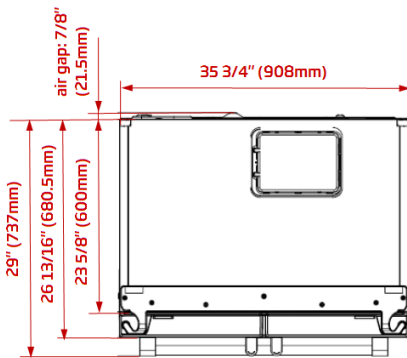

GENERAL	
Cooling System	Dual Compressor/Frost-Free
Control System	Electronic Control
Type	Freestanding
Finish	Stainless Steel
CAPACITIES	
Total Net Volume cu. ft.	19.86
Fresh Food Net Volume cu. ft.	13.3
Freezer Net Volume cu. ft.	6.56
FRIDGE FEATURES	
Blue Light technology	Yes
IonFresh	Yes
Carbon Filter	Yes
Interior Filtered Water Dispenser	Yes
Electronic Control Display Type	LED Inner Display on Front Top Trim
Auto Defrost	Yes
Inner Illumination	LED- Side Walls
Shelves	4
Crisper	2
Door Racks	6
Compressor	Variable Speed VCC
Fan Ventilation	Yes
FREEZER FEATURES	
Auto Defrost	Yes
Number of Freezer Drawers	1
Automatic Ice Maker	Yes
TECHNICAL INFORMATION	
Supply Voltage, V/Hz	120V / 60 Hz
Rated Current, A	2.2 A
Noise Level, dBA	44 dBA
PERFORMANCE	
Climatic Class	T
Annual Energy Consumption, kwh/year	387
Cooling Gas	R6600a
DIMENSIONS	
H x W x D in.	69 3/4 x 35 3/4 x 26 13/16 in.
H x W x D cm	177.1 x 90.8 x 68 cm
Product Weight	298 lbs. (135 kg)

*Drawers can be pulled out with door open 90°

Plumbing

Electrical

NOTE TO THE INSTALLER: All height, width, and depth dimensions are shown in inches (as well as metric). Beko U.S., Inc. reserves the absolute and unrestricted right to change product materials and specifications, at any time, without notice. Please visit our website at www.BlomborgAppliances.com or call 888.352.2356 to verify the latest specifications with final dimensional data and other details prior to installation and making a cutout. Applicable product limited warranty information may be found in accompanying product materials, or you may contact your account manager for further details. Proper installation