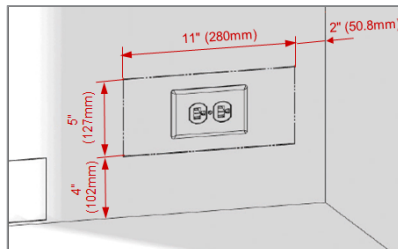

GENERAL	
Cooling System	Dual Compressor/Frost-Free
Control System	Electronic Control
Type	Freestanding
Finish	Stainless Steel
CAPACITIES	
Total Net Volume cu. ft.	19.86
Fresh Food Net Volume cu. ft.	13.3
Freezer Net Volume cu. ft.	6.56
FRIDGE FEATURES	
Blue Light technology	Yes
IonFresh	Yes
Carbon Filter	Yes
Interior Filtered Water Dispenser	Yes
Electronic Control Display Type	LED Inner Display on Front Top Trim
Auto Defrost	Yes
Inner Illumination	LED- Side Walls
Shelves	4
Crisper	2
Door Racks	6
Compressor	Variable Speed VCC
Fan Ventilation	Yes
FREEZER FEATURES	
Auto Defrost	Yes
Number of Freezer Drawers	1
Automatic Ice Maker	Yes
TECHNICAL INFORMATION	
Supply Voltage, V/Hz	120V / 60 Hz
Rated Current, A	2.2 A
Noise Level, dBA	44 dBA
PERFORMANCE	
Climatic Class	T
Annual Energy Consumption, kwh/year	387
Cooling Gas	R6600a
DIMENSIONS	
H x W x D in.	69 3/4 x 35 3/4 x 26 13/16 in.
H x W x D cm	177.1 x 90.8 x 68 cm
Product Weight	298 lbs. (135 kg)

*Drawers can be pulled out with door open 90°

Plumbing

Electrical

NOTE TO THE INSTALLER: All height, width, and depth dimensions are shown in inches (as well as metric). Beko U.S., Inc. reserves the absolute and unrestricted right to change product materials and specifications, at any time, without notice. Please visit our website at www.BlomborgAppliances.com or call 888.352.2356 to verify the latest specifications with final dimensional data and other details prior to installation and making a cutout. Applicable product limited warranty information may be found in accompanying product materials, or you may contact your account manager for further details. Proper installation