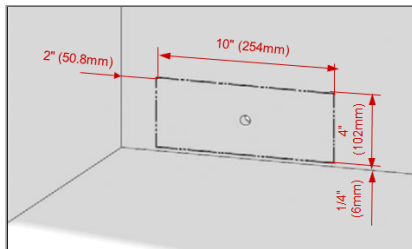

GENERAL	
Cooling System	Dual Compressor/Frost-Free
Control System	Electronic Control
Type	Freestanding
Finish	Stainless Steel
CAPACITIES	
Total Net Volume cu. ft.	19.86
Fresh Food Net Volume cu. ft.	13.3
Freezer Net Volume cu. ft.	6.56
FRIDGE FEATURES	
Blue Light technology	Yes
IonFresh	Yes
Carbon Filter	Yes
Interior Filtered Water Dispenser	Yes
Electronic Control Display Type	LED Inner Display on Front Top Trim
Auto Defrost	Yes
Inner Illumination	LED- Side Walls
Shelves	4
Crisper	2
Door Racks	6
Compressor	Variable Speed VCC
Fan Ventilation	Yes
FREEZER FEATURES	
Auto Defrost	Yes
Number of Freezer Drawers	1
Automatic Ice Maker	Yes
TECHNICAL INFORMATION	
Supply Voltage, V/Hz	120V / 60 Hz
Rated Current, A	2.2 A
Noise Level, dBA	44 dBA
PERFORMANCE	
Climatic Class	T
Annual Energy Consumption, kwh/year	387
Cooling Gas	R6600a
DIMENSIONS	
H x W x D in.	69 3/4 x 35 3/4 x 26 13/16 in.
H x W x D cm	177.1 x 90.8 x 68 cm
Product Weight	298 lbs. (135 kg)

*Drawers can be pulled out with door open 90°

Plumbing

Electrical

NOTE TO THE INSTALLER: All height, width, and depth dimensions are shown in inches (as well as metric). Beko U.S., Inc. reserves the absolute and unrestricted right to change product materials and specifications, at any time, without notice. Please visit our website at www.BlomborgAppliances.com or call 888.352.2356 to verify the latest specifications with final dimensional data and other details prior to installation and making a cutout. Applicable product limited warranty information may be found in accompanying product materials, or you may contact your account manager for further details. Proper installation