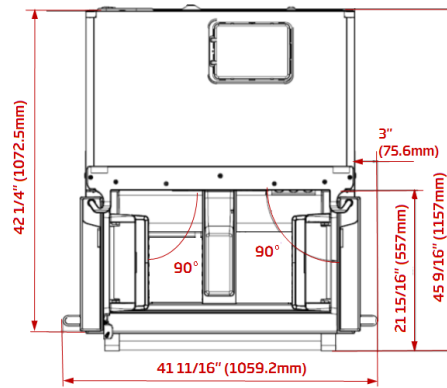

GENERAL	
Cooling System	Dual Compressor/Frost-Free
Control System	Electronic Control
Type	Freestanding
Finish	Stainless Steel
CAPACITIES	
Total Net Volume cu. ft.	19.86
Fresh Food Net Volume cu. ft.	13.3
Freezer Net Volume cu. ft.	6.56
FRIDGE FEATURES	
Blue Light technology	Yes
IonFresh	Yes
Carbon Filter	Yes
Interior Filtered Water Dispenser	Yes
Electronic Control Display Type	LED Inner Display on Front Top Trim
Auto Defrost	Yes
Inner Illumination	LED- Side Walls
Shelves	4
Crisper	2
Door Racks	6
Compressor	Variable Speed VCC
Fan Ventilation	Yes
FREEZER FEATURES	
Auto Defrost	Yes
Number of Freezer Drawers	1
Automatic Ice Maker	Yes
TECHNICAL INFORMATION	
Supply Voltage, V/Hz	120V / 60 Hz
Rated Current, A	2.2 A
Noise Level, dBA	44 dBA
PERFORMANCE	
Climatic Class	T
Annual Energy Consumption, kwh/year	387
Cooling Gas	R6600a
DIMENSIONS	
H x W x D in.	69 3/4 x 35 3/4 x 26 13/16 in.
H x W x D cm	177.1 x 90.8 x 68 cm
Product Weight	298 lbs. (135 kg)

*Drawers can be pulled out with door open 90°

Plumbing

Electrical

NOTE TO THE INSTALLER: All height, width, and depth dimensions are shown in inches (as well as metric). Beko U.S., Inc. reserves the absolute and unrestricted right to change product materials and specifications, at any time, without notice. Please visit our website at www.BlomborgAppliances.com or call 888.352.2356 to verify the latest specifications with final dimensional data and other details prior to installation and making a cutout. Applicable product limited warranty information may be found in accompanying product materials, or you may contact your account manager for further details. Proper installation