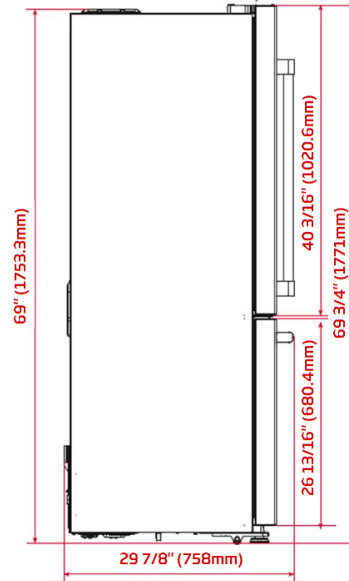

IN HARMONY WITH NATURE,
YOUR LIFE, AND YOU.

Blomberg
seit 1883

36" Counter Depth French Door Refrigerator

BRFD2230SS

KEY FEATURES

- Duo Cycle Frost Free Cooling
- Blue Light Technology
- IonFresh
- Inner Digital Display
- Large Pantry Drawer
- Interior Filtered Water Dispenser
- Interior Theater Lighting with LED Lights

GENERAL	
Cooling System	Dual Compressor/Frost-Free
Control System	Electronic Control
Type	Freestanding
Finish	Stainless Steel
CAPACITIES	
Total Net Volume cu. ft.	19.86
Fresh Food Net Volume cu. ft.	13.3
Freezer Net Volume cu. ft.	6.56
FRIDGE FEATURES	
Blue Light technology	Yes
IonFresh	Yes
Carbon Filter	Yes
Interior Filtered Water Dispenser	Yes
Electronic Control Display Type	LED Inner Display on Front Top Trim
Auto Defrost	Yes
Inner Illumination	LED- Side Walls
Shelves	4
Crisper	2
Door Racks	6
Compressor	Variable Speed VCC
Fan Ventilation	Yes
FREEZER FEATURES	
Auto Defrost	Yes
Number of Freezer Drawers	1
Automatic Ice Maker	Yes
TECHNICAL INFORMATION	
Supply Voltage, V/Hz	120V / 60 Hz
Rated Current, A	2.2 A
Noise Level, dBA	44 dBA
PERFORMANCE	
Climatic Class	T
Annual Energy Consumption, kwh/year	387
Cooling Gas	R6600a
DIMENSIONS	
H x W x D in.	69 3/4 x 35 3/4 x 26 13/16 in.
H x W x D cm	177.1 x 90.8 x 68 cm
Product Weight	298 lbs. (135 kg)

*Drawers can be pulled out with door open 90°

Plumbing

Electrical

NOTE TO THE INSTALLER: All height, width, and depth dimensions are shown in inches (as well as metric). Beko U.S., Inc. reserves the absolute and unrestricted right to change product materials and specifications, at any time, without notice. Please visit our website at www.BlomborgAppliances.com or call 888.352.2356 to verify the latest specifications with final dimensional data and other details prior to installation and making a cutout. Applicable product limited warranty information may be found in accompanying product materials, or you may contact your account manager for further details. Proper installation