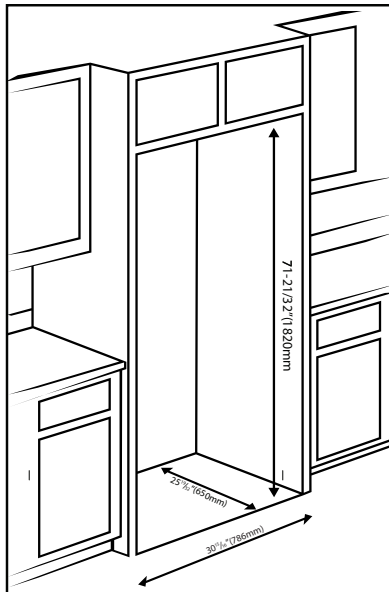

30 INCH COUNTER DEPTH BOTTOM-FREEZER REFRIGERATOR

BRFB21622SS

Dimensions and Installation

Required Minimum Clearances:

Top: 2"

Sides: 1/2" on each side

Back: 1 3/16"

NOTE TO THE INSTALLER: All height, width and depth dimensions are shown in inches (as well as metric). Beko US Inc. reserves the absolute and unrestricted right to change product materials and specifications, at any time, without notice. Please visit our website www.blombergappliances.com or call 888-352-2356 to verify the latest specifications with final dimensional data and other details prior to installation and making a cutout. Applicable product limited warranty information may be found in accompanying product materials or you may contact your account manager for further details. Proper installation is the responsibility of the installer. Product failure due to improper installation is not covered under the Limited Warranty.