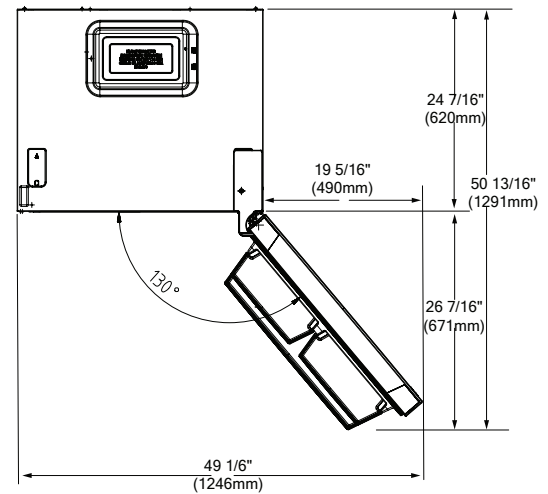

HxWxD, in	69 11/16" x 29 3/4" x 27 9/16"
Product weight, lbs.	188
HxWxD, cm	177 x 75.6 x 70
Product weight, kg	85

PERFORMANCE

Energy Star qualified	Yes
Climatic class	T
Annual energy consumption, kwh/year	364
Cooling Gas	R600a

**30 INCH COUNTER DEPTH BOTTOM-FREEZER REFRIGERATOR**

BRFB21622SS

Dimensions and Installation**Required Minimum Clearances:**

Top: 2"

Sides: 1/2" on each side

Back: 1 3/16"

NOTE TO THE INSTALLER: All height, width and depth dimensions are shown in inches (as well as metric). Beko US Inc. reserves the absolute and unrestricted right to change product materials and specifications, at any time, without notice. Please visit our website www.blombergappliances.com or call 888-352-2356 to verify the latest specifications with final dimensional data and other details prior to installation and making a cutout. Applicable product limited warranty information may be found in accompanying product materials or you may contact your account manager for further details. Proper installation is the responsibility of the installer. Product failure due to improper installation is not covered under the Limited Warranty.