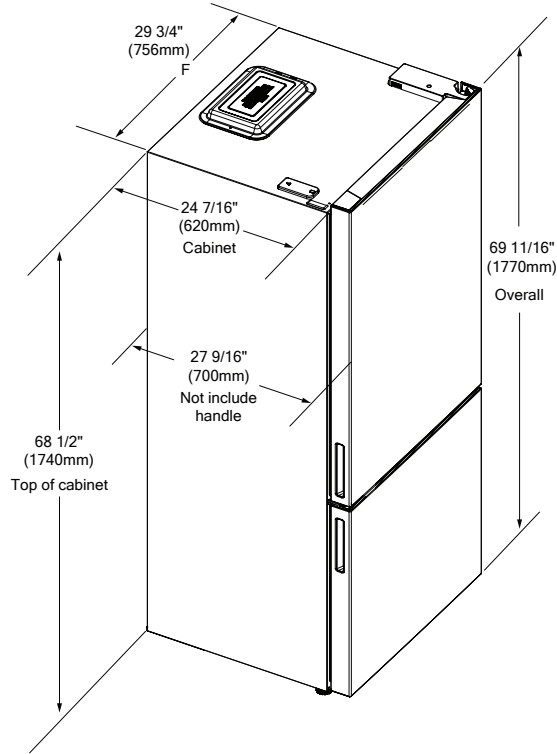

FREEZER FEATURES

Auto defrost	Yes
Freezer drawers	2
Automatic Ice Maker w/tap water connection	Yes

TECHNICAL INFORMATION

Supply voltage, V/Hz	120V/ 60Hz
Rated current, A	2.0
Noise level, dBA	44

DIMENSIONS

HxWxD, in	69 11/16" x 29 3/4" x 27 9/16"
Product weight, lbs.	188
HxWxD, cm	177 x 75.6 x 70
Product weight, kg	85

PERFORMANCE

Energy Star qualified	Yes
Climatic class	T
Annual energy consumption, kwh/year	364
Cooling Gas	R600a

**30 INCH COUNTER DEPTH BOTTOM-FREEZER REFRIGERATOR**

BRFB21622SS

Dimensions and Installation**Required Minimum Clearances:**

Top: 2"

Sides: 1/2" on each side

Back: 1 3/16"

NOTE TO THE INSTALLER: All height, width and depth dimensions are shown in inches (as well as metric). Beko US Inc. reserves the absolute and unrestricted right to change product materials and specifications, at any time, without notice. Please visit our website www.blombergappliances.com or call 888-352-2356 to verify the latest specifications with final dimensional data and other details prior to installation and making a cutout. Applicable product limited warranty information may be found in accompanying product materials or you may contact your account manager for further details. Proper installation is the responsibility of the installer. Product failure due to improper installation is not covered under the Limited Warranty.