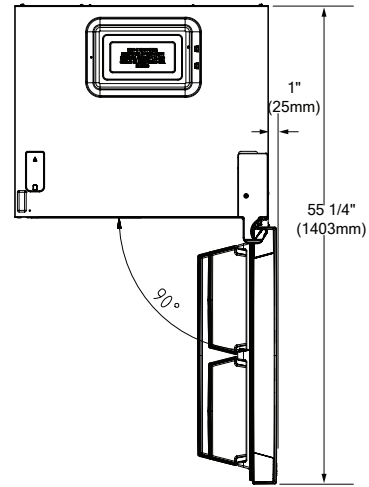

HxWxD, in	69 11/16" x 29 3/4" x 27 9/16"
Product weight, lbs.	188
HxWxD, cm	177 x 75.6 x 70
Product weight, kg	85

PERFORMANCE

Energy Star qualified	Yes
Climatic class	T
Annual energy consumption, kwh/year	364
Cooling Gas	R600a

**30 INCH COUNTER DEPTH BOTTOM-FREEZER REFRIGERATOR**

BRFB21622SS

Dimensions and Installation**Required Minimum Clearances:**

Top: 2"

Sides: 1/2" on each side

Back: 1 3/16"

NOTE TO THE INSTALLER: All height, width and depth dimensions are shown in inches (as well as metric). Beko US Inc. reserves the absolute and unrestricted right to change product materials and specifications, at any time, without notice. Please visit our website www.blombergappliances.com or call 888-352-2356 to verify the latest specifications with final dimensional data and other details prior to installation and making a cutout. Applicable product limited warranty information may be found in accompanying product materials or you may contact your account manager for further details. Proper installation is the responsibility of the installer. Product failure due to improper installation is not covered under the Limited Warranty.