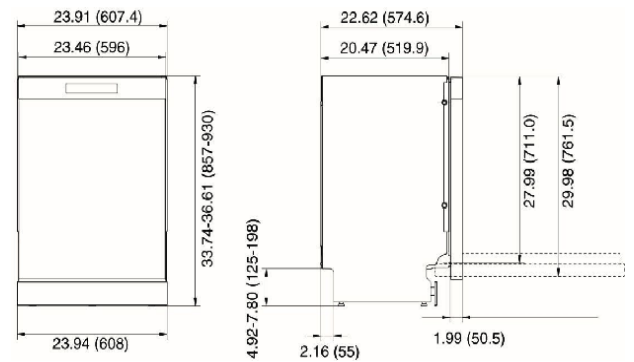

Technical Drawings

LUDWA30150 (Panel Ready - ADA)

LUDWT30150 (Panel Ready - Tall Tub)

LUDWA30155 (Pocket Handle - ADA)

LUDWT30155 (Pocket Handle - Tall Tub)

LUDWT30250 (Panel Ready - Tall Tub Pro)