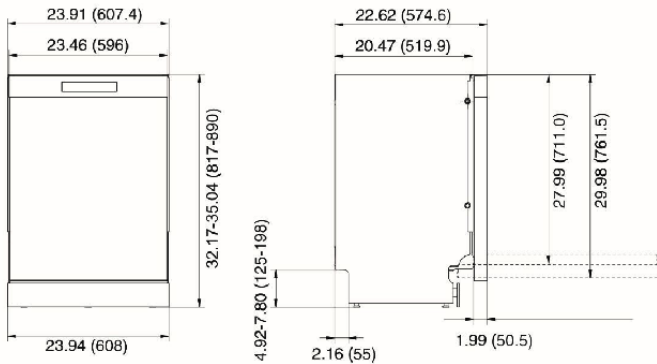

Technical Drawings

LUDWA30150 (Panel Ready - ADA)

LUDWT30150 (Panel Ready - Tall Tub)

LUDWA30155 (Pocket Handle - ADA)

LUDWT30155 (Pocket Handle - Tall Tub)

LUDWT30250 (Panel Ready - Tall Tub Pro)