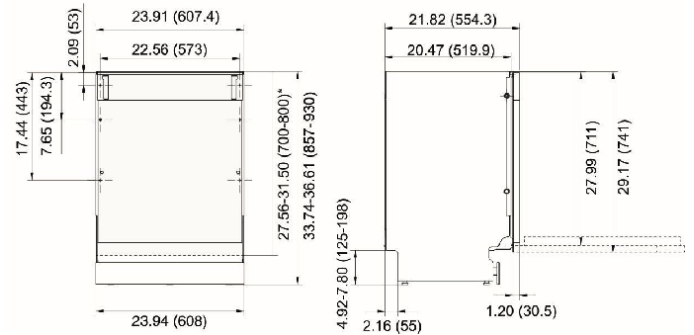

Technical Drawings

LUDWA30150 (Panel Ready - ADA)

LUDWT30150 (Panel Ready - Tall Tub)

LUDWA30155 (Pocket Handle - ADA)

LUDWT30155 (Pocket Handle - Tall Tub)

LUDWT30250 (Panel Ready - Tall Tub Pro)