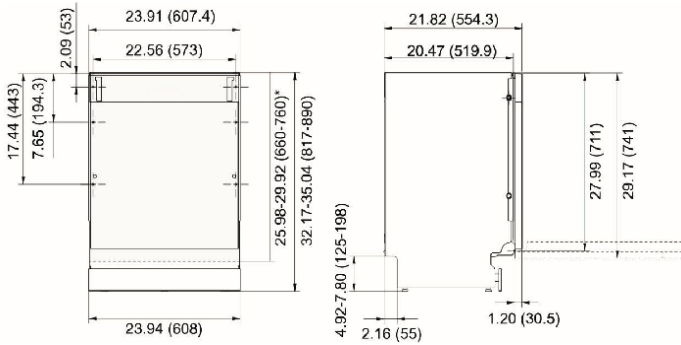

Technical Drawings

LUDWA30150 (Panel Ready - ADA)

LUDWT30150 (Panel Ready - Tall Tub)

LUDWA30155 (Pocket Handle - ADA)

LUDWT30155 (Pocket Handle - Tall Tub)

LUDWT30250 (Panel Ready - Tall Tub Pro)