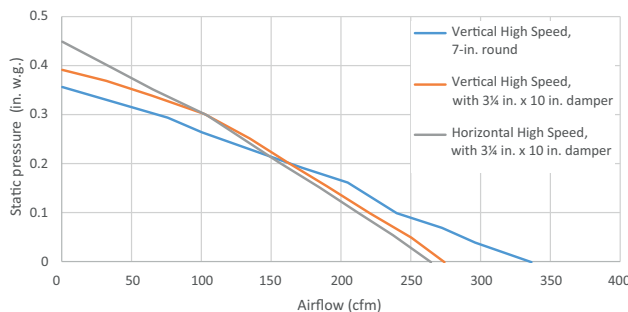

The slim and refined lines of Sahale bring a refreshing change to today's kitchens. Bright Halogen lighting complements your cooking experience and two fan speeds make cooking more enjoyable.

SIZE	WHITE	BLACK	STAINLESS	GREASE FILTER (replacement)	NON-DUCT FILTER
30 in.	BKSA130WW	BKSA130BL	BKSA130SS	HPFA (Type Ao)	HPF1 (Type Xa)

HVI PERFORMANCE							
Duct Orientation	Size	Damper	Sones		CFM		
			Normal	High	Normal	High 0.25 in. w.g.	High 0.1 in. w.g.
Vertical - Rectangular	3¼ in. x 10 in.	Included	1.5	5.0	140	130	220
Horizontal - Rectangular	3¼ in. x 10 in.	Included	1.5	5.0	110	128	210
Round - Vertical	7 in.	Sold Separately	1.5	5.0	150	110	240

FEATURES	
Max. Blower Airflow	300 CFM
Control type	2-speed Rocker
Delay off	no
Filter Clean Reminder	no
Heat Sentry™	no
ADA Capable	yes
Lighting	2-level 50 W Halogen (included)
Grease Filter(s)	Open Mesh (Qty. 1)
Installation Hardware	Standard
ENERGY STAR®	no
Recirculation	Non-ducted filter sold separately
AC INPUT	
120 V, 60 Hz - 1.4 AMPS	
OPTIONAL ACCESSORIES	
7-in. Round Damper	BP87Q
Make-up Air Dampers	MD6TU, MD8TU and MD10TU
MOUNTING HEIGHT	
18 in. to 24 in. from cooktop to bottom of hood	
LIMITED WARRANTY	
1-year	
FOR INDOOR USE ONLY	

SPECIFICATION SHEET

SAHALE - BKSA1 SERIES

HVI-2100 CERTIFIED RATINGS comply with new testing technologies and procedures prescribed by the Home Ventilating Institute, for off-the-shelf products, as they are available to consumers. Product performance is rated at 0.1 and 0.25 in. static pressure at high speed based on tests conducted in an HVI-approved state-of-the-art test laboratory. Sones are a measure of humanly-perceived loudness, based on laboratory measurements.

99045750D