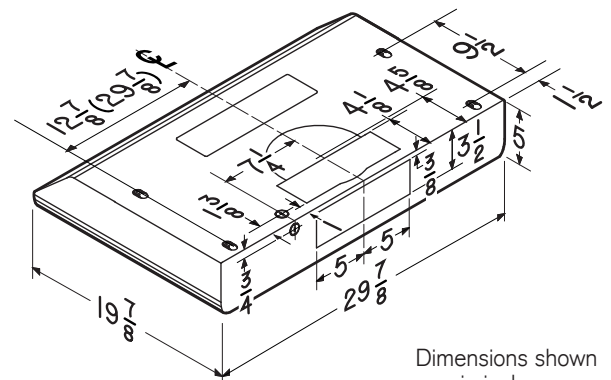

The slim and refined lines of Sahale bring a refreshing change to today's kitchens. Bright Halogen lighting complements your cooking experience and two fan speeds make cooking more enjoyable.

SIZE	WHITE	BLACK	STAINLESS	GREASE FILTER (replacement)	NON-DUCT FILTER
30 in.	BKSA130WW	BKSA130BL	BKSA130SS	HPFA (Type Ao)	HPF1 (Type Xa)

HVI PERFORMANCE							
Duct Orientation	Size	Damper	Sones		CFM		
			Normal	High	Normal	High 0.25 in. w.g.	High 0.1 in. w.g.
Vertical - Rectangular	3¼ in. x 10 in.	Included	1.5	5.0	140	130	220
Horizontal - Rectangular	3¼ in. x 10 in.	Included	1.5	5.0	110	128	210
Round - Vertical	7 in.	Sold Separately	1.5	5.0	150	110	240

FEATURES	
Max. Blower Airflow	300 CFM
Control type	2-speed Rocker
Delay off	no
Filter Clean Reminder	no
Heat Sentry™	no
ADA Capable	yes
Lighting	2-level 50 W Halogen (included)
Grease Filter(s)	Open Mesh (Qty. 1)
Installation Hardware	Standard
ENERGY STAR®	no
Recirculation	Non-ducted filter sold separately
AC INPUT	
120 V, 60 Hz - 1.4 AMPS	
OPTIONAL ACCESSORIES	
7-in. Round Damper	BP87Q
Make-up Air Dampers	MD6TU, MD8TU and MD10TU
MOUNTING HEIGHT	
18 in. to 24 in. from cooktop to bottom of hood	
LIMITED WARRANTY	
1-year	
FOR INDOOR USE ONLY	

SPECIFICATION SHEET

SAHALE - BKSA1 SERIES

HVI-2100 CERTIFIED RATINGS comply with new testing technologies and procedures prescribed by the Home Ventilating Institute, for off-the-shelf products, as they are available to consumers. Product performance is rated at 0.1 and 0.25 in. static pressure at high speed based on tests conducted in an HVI-approved state-of-the-art test laboratory. Sones are a measure of humanly-perceived loudness, based on laboratory measurements.

99045750D