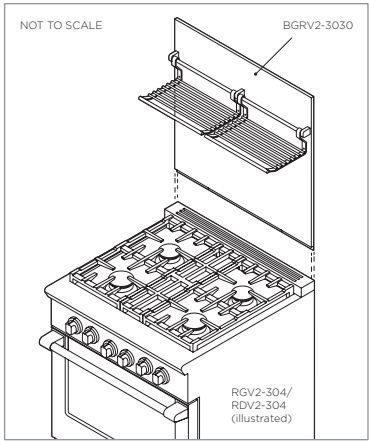

## DATA SHEET 30" Professional Range Backguard

PLAN VIEW

PROFILE VIEW

FRONT VIEW

Model no:  
**BGRV2-3030**  
(refer page 2 for metric measurements)

Product Dimensions	in
Ⓐ Height of backguard above vent trim on range	28 3/8"
Ⓑ Overall height of backguard	29 1/8"
Ⓒ Overall width of backguard	29 7/8"
Ⓓ Overall depth of backguard and racks	9 5/16"
Ⓔ Depth of backguard	1/2"
Ⓕ Depth of racks	8 13/16"
Ⓖ Width of racks	28"
Ⓗ Distance from top of backguard to bottom of racks	10 15/16"
Ⓙ Distance from bottom of backguard to bottom of racks	17 3/8"
Ⓚ Distance from top of backguard to top of brackets	5 7/8"
Ⓛ Height of backguard below vent trim on range	13/16"
Ⓜ Depth of backguard below vent trim on range	1/16"