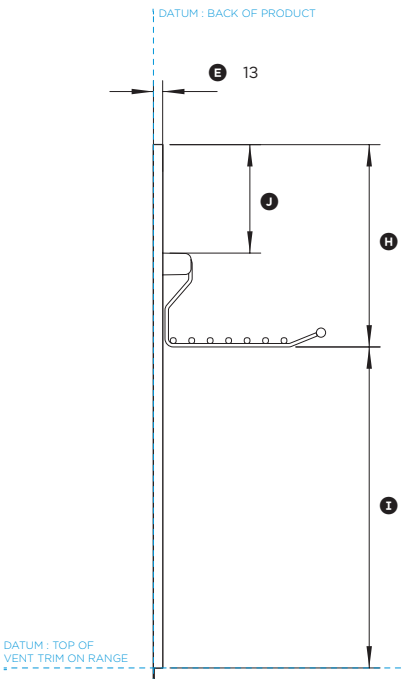

## DATA SHEET 30" Professional Range Backguard

PLAN VIEW

PROFILE VIEW

FRONT VIEW

Model no:  
**BGRV2-3030**  
(refer page 2 for metric measurements)

Product Dimensions	in
Ⓐ Height of backguard above vent trim on range	28 3/8"
Ⓑ Overall height of backguard	29 1/8"
Ⓒ Overall width of backguard	29 7/8"
Ⓓ Overall depth of backguard and racks	9 5/16"
Ⓔ Depth of backguard	1/2"
Ⓕ Depth of racks	8 13/16"
Ⓖ Width of racks	28"
Ⓗ Distance from top of backguard to bottom of racks	10 15/16"
Ⓙ Distance from bottom of backguard to bottom of racks	17 3/8"
Ⓚ Distance from top of backguard to top of brackets	5 7/8"
Ⓛ Height of backguard below vent trim on range	13/16"
Ⓜ Depth of backguard below vent trim on range	1/16"

INDICATES PRODUCT DATUM

DATE: 24.04.2018

IMPORTANT: Throughout this guide, dimensions may vary by ±2mm (1/16"). Read the installation guide for detailed information on installing the product. For full installation instructions and specifications visit [fisherpaykel.com](http://fisherpaykel.com)

## DATA SHEET 30" Professional Range Backguard

PLAN VIEW

PROFILE VIEW

FRONT VIEW

Model no:  
**BGRV2-3030**  
(refer page 1 for imperial measurements)

Product Dimensions	mm
① Height of backguard above vent trim on range	720
② Overall height of backguard	740
③ Overall width of backguard	759
④ Overall depth of backguard and racks	237
⑤ Depth of backguard	13
⑥ Depth of racks	224
⑦ Width of racks	711
⑧ Distance from top of backguard to bottom of racks	278
⑨ Distance from bottom of backguard to bottom of racks	442
⑩ Distance from top of backguard to top of brackets	149
⑪ Height of backguard below vent trim on range	20
⑫ Depth of backguard below vent trim on range	1