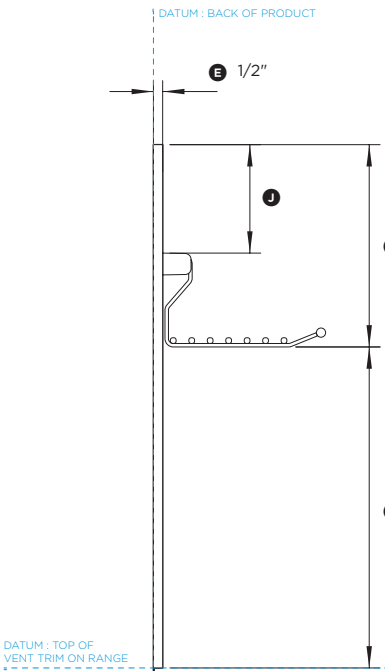

## DATA SHEET 30" Professional Range Backguard

PLAN VIEW

PROFILE VIEW

FRONT VIEW

Model no:  
**BGRV2-3030**  
(refer page 2 for metric measurements)

Product Dimensions	in
Ⓐ Height of backguard above vent trim on range	28 3/8"
Ⓑ Overall height of backguard	29 1/8"
Ⓒ Overall width of backguard	29 7/8"
Ⓓ Overall depth of backguard and racks	9 5/16"
Ⓔ Depth of backguard	1/2"
Ⓕ Depth of racks	8 13/16"
Ⓖ Width of racks	28"
Ⓗ Distance from top of backguard to bottom of racks	10 15/16"
Ⓙ Distance from bottom of backguard to bottom of racks	17 3/8"
Ⓚ Distance from top of backguard to top of brackets	5 7/8"
Ⓛ Height of backguard below vent trim on range	13/16"
Ⓜ Depth of backguard below vent trim on range	1/16"

INDICATES PRODUCT DATUM

DATE: 24.04.2018

IMPORTANT: Throughout this guide, dimensions may vary by ±2mm (1/16"). Read the installation guide for detailed information on installing the product. For full installation instructions and specifications visit [fisherpaykel.com](http://fisherpaykel.com)

## DATA SHEET 30" Professional Range Backguard

PLAN VIEW

PROFILE VIEW

FRONT VIEW

Model no:  
**BGRV2-3030**  
(refer page 1 for imperial measurements)

Product Dimensions	mm
① Height of backguard above vent trim on range	720
② Overall height of backguard	740
③ Overall width of backguard	759
④ Overall depth of backguard and racks	237
⑤ Depth of backguard	13
⑥ Depth of racks	224
⑦ Width of racks	711
⑧ Distance from top of backguard to bottom of racks	278
⑨ Distance from bottom of backguard to bottom of racks	442
⑩ Distance from top of backguard to top of brackets	149
⑪ Height of backguard below vent trim on range	20
⑫ Depth of backguard below vent trim on range	1