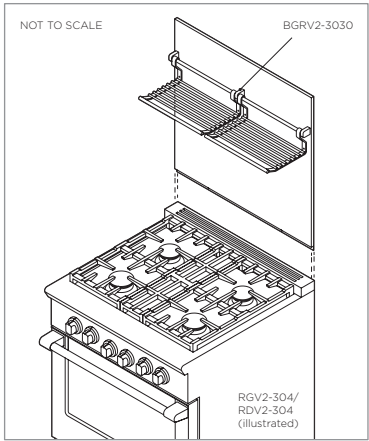

FISHER & PAYKEL

DATA SHEET 30" Professional Range Backguard

PLAN VIEW