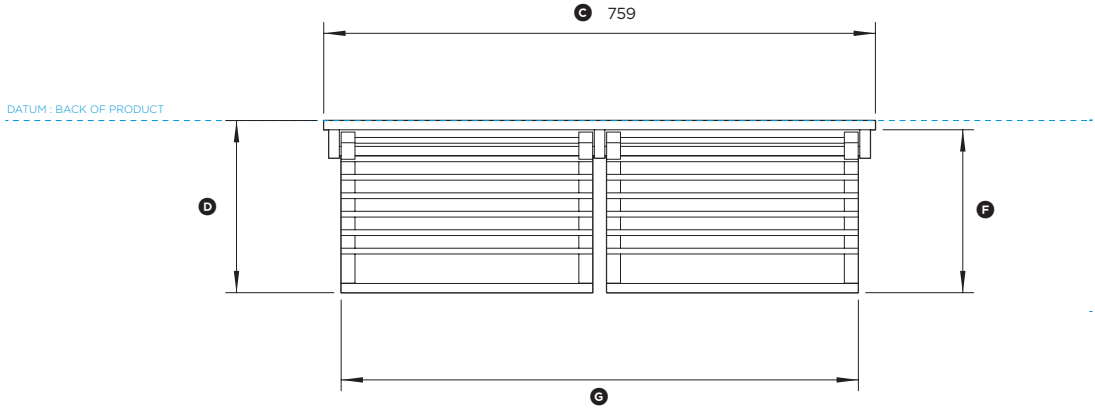

## DATA SHEET 30" Professional Range Backguard

PLAN VIEW

PROFILE VIEW

FRONT VIEW

Model no:  
**BGRV2-3030**  
(refer page 2 for metric measurements)

Product Dimensions	in
Ⓐ Height of backguard above vent trim on range	28 3/8"
Ⓑ Overall height of backguard	29 1/8"
Ⓒ Overall width of backguard	29 7/8"
Ⓓ Overall depth of backguard and racks	9 5/16"
Ⓔ Depth of backguard	1/2"
Ⓕ Depth of racks	8 13/16"
Ⓖ Width of racks	28"
Ⓗ Distance from top of backguard to bottom of racks	10 15/16"
Ⓙ Distance from bottom of backguard to bottom of racks	17 3/8"
Ⓚ Distance from top of backguard to top of brackets	5 7/8"
Ⓛ Height of backguard below vent trim on range	13/16"
Ⓜ Depth of backguard below vent trim on range	1/16"

INDICATES PRODUCT DATUM

DATE: 24.04.2018

IMPORTANT: Throughout this guide, dimensions may vary by ±2mm (1/16"). Read the installation guide for detailed information on installing the product. For full installation instructions and specifications visit [fisherpaykel.com](http://fisherpaykel.com)

## DATA SHEET 30" Professional Range Backguard

PLAN VIEW

PROFILE VIEW

FRONT VIEW

Model no:  
**BGRV2-3030**  
(refer page 1 for imperial measurements)

Product Dimensions	mm
① Height of backguard above vent trim on range	720
② Overall height of backguard	740
③ Overall width of backguard	759
④ Overall depth of backguard and racks	237
⑤ Depth of backguard	13
⑥ Depth of racks	224
⑦ Width of racks	711
⑧ Distance from top of backguard to bottom of racks	278
⑨ Distance from bottom of backguard to bottom of racks	442
⑩ Distance from top of backguard to top of brackets	149
⑪ Height of backguard below vent trim on range	20
⑫ Depth of backguard below vent trim on range	1