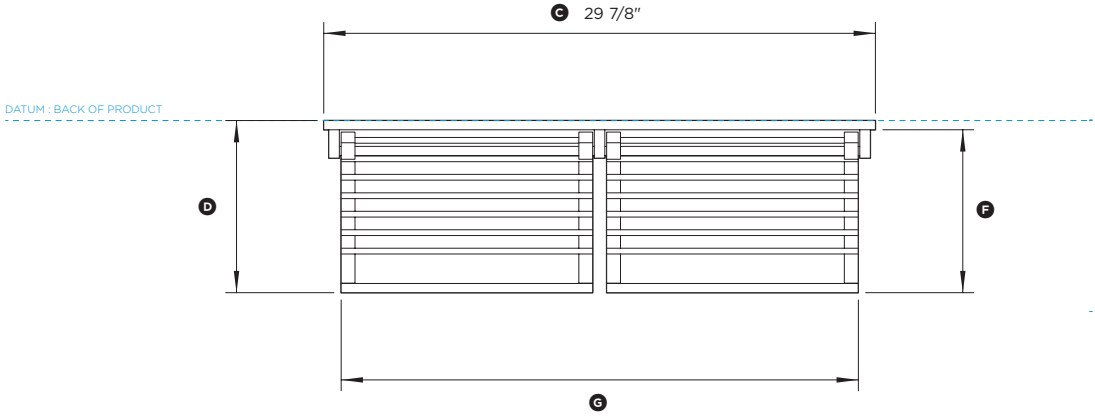

## DATA SHEET 30" Professional Range Backguard

PLAN VIEW

PROFILE VIEW

FRONT VIEW

Model no:  
**BGRV2-3030**  
(refer page 2 for metric measurements)

Product Dimensions	in
Ⓐ Height of backguard above vent trim on range	28 3/8"
Ⓑ Overall height of backguard	29 1/8"
Ⓒ Overall width of backguard	29 7/8"
Ⓓ Overall depth of backguard and racks	9 5/16"
Ⓔ Depth of backguard	1/2"
Ⓕ Depth of racks	8 13/16"
Ⓖ Width of racks	28"
Ⓗ Distance from top of backguard to bottom of racks	10 15/16"
Ⓙ Distance from bottom of backguard to bottom of racks	17 3/8"
Ⓚ Distance from top of backguard to top of brackets	5 7/8"
Ⓛ Height of backguard below vent trim on range	13/16"
Ⓜ Depth of backguard below vent trim on range	1/16"

INDICATES PRODUCT DATUM

DATE: 24.04.2018

IMPORTANT: Throughout this guide, dimensions may vary by ±2mm (1/16"). Read the installation guide for detailed information on installing the product. For full installation instructions and specifications visit [fisherpaykel.com](http://fisherpaykel.com)

## DATA SHEET 30" Professional Range Backguard

PLAN VIEW

PROFILE VIEW

FRONT VIEW

Model no:  
**BGRV2-3030**  
(refer page 1 for imperial measurements)

Product Dimensions	mm
① Height of backguard above vent trim on range	720
② Overall height of backguard	740
③ Overall width of backguard	759
④ Overall depth of backguard and racks	237
⑤ Depth of backguard	13
⑥ Depth of racks	224
⑦ Width of racks	711
⑧ Distance from top of backguard to bottom of racks	278
⑨ Distance from bottom of backguard to bottom of racks	442
⑩ Distance from top of backguard to top of brackets	149
⑪ Height of backguard below vent trim on range	20
⑫ Depth of backguard below vent trim on range	1