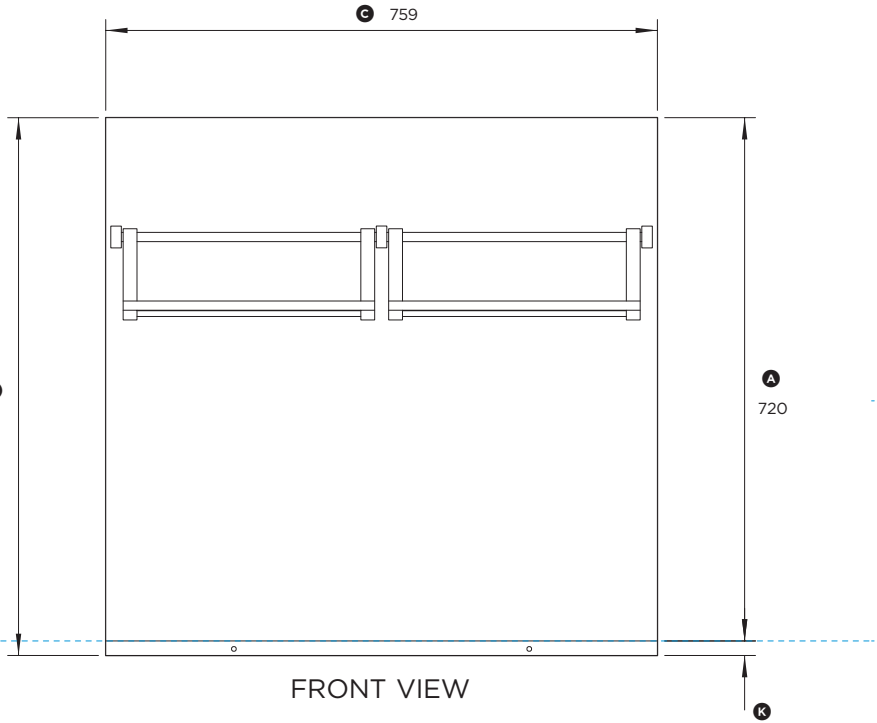

## DATA SHEET 30" Professional Range Backguard

PLAN VIEW

PROFILE VIEW

FRONT VIEW

Model no:  
**BGRV2-3030**  
(refer page 2 for metric measurements)

Product Dimensions	in
Ⓐ Height of backguard above vent trim on range	28 3/8"
Ⓑ Overall height of backguard	29 1/8"
Ⓒ Overall width of backguard	29 7/8"
Ⓓ Overall depth of backguard and racks	9 5/16"
Ⓔ Depth of backguard	1/2"
Ⓕ Depth of racks	8 13/16"
Ⓖ Width of racks	28"
Ⓗ Distance from top of backguard to bottom of racks	10 15/16"
Ⓙ Distance from bottom of backguard to bottom of racks	17 3/8"
Ⓚ Distance from top of backguard to top of brackets	5 7/8"
Ⓛ Height of backguard below vent trim on range	13/16"
Ⓜ Depth of backguard below vent trim on range	1/16"

INDICATES PRODUCT DATUM

DATE: 24.04.2018

IMPORTANT: Throughout this guide, dimensions may vary by ±2mm (1/16"). Read the installation guide for detailed information on installing the product. For full installation instructions and specifications visit [fisherpaykel.com](http://fisherpaykel.com)

## DATA SHEET 30" Professional Range Backguard

PLAN VIEW

PROFILE VIEW

FRONT VIEW

Model no:  
**BGRV2-3030**  
(refer page 1 for imperial measurements)

Product Dimensions	mm
① Height of backguard above vent trim on range	720
② Overall height of backguard	740
③ Overall width of backguard	759
④ Overall depth of backguard and racks	237
⑤ Depth of backguard	13
⑥ Depth of racks	224
⑦ Width of racks	711
⑧ Distance from top of backguard to bottom of racks	278
⑨ Distance from bottom of backguard to bottom of racks	442
⑩ Distance from top of backguard to top of brackets	149
⑪ Height of backguard below vent trim on range	20
⑫ Depth of backguard below vent trim on range	1