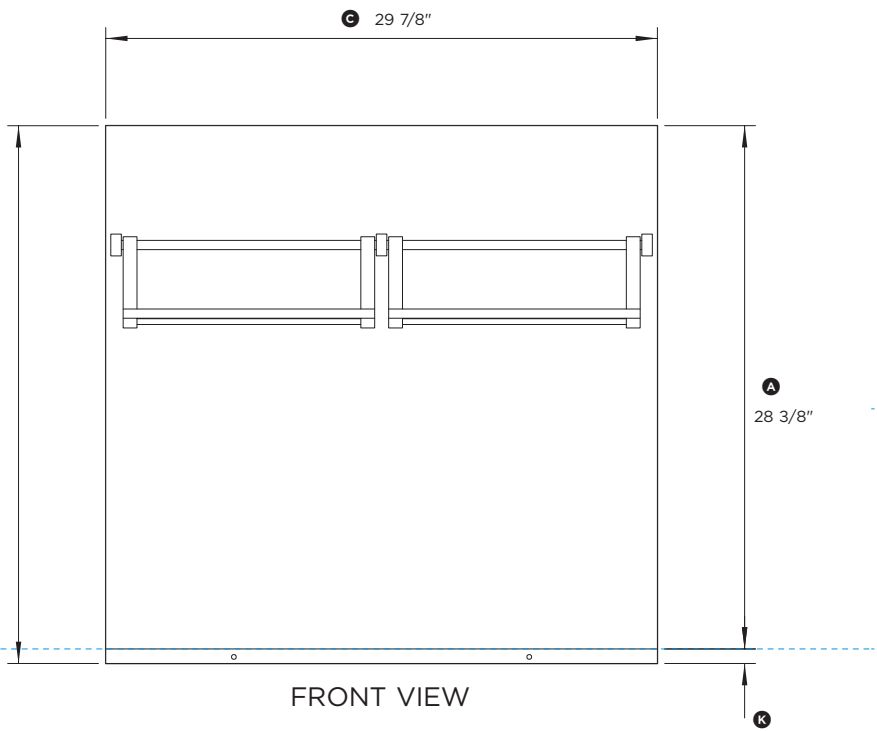

## DATA SHEET 30" Professional Range Backguard

PLAN VIEW

PROFILE VIEW

FRONT VIEW

Model no:  
**BGRV2-3030**  
(refer page 2 for metric measurements)

Product Dimensions	in
Ⓐ Height of backguard above vent trim on range	28 3/8"
Ⓑ Overall height of backguard	29 1/8"
Ⓒ Overall width of backguard	29 7/8"
Ⓓ Overall depth of backguard and racks	9 5/16"
Ⓔ Depth of backguard	1/2"
Ⓕ Depth of racks	8 13/16"
Ⓖ Width of racks	28"
Ⓗ Distance from top of backguard to bottom of racks	10 15/16"
Ⓙ Distance from bottom of backguard to bottom of racks	17 3/8"
Ⓚ Distance from top of backguard to top of brackets	5 7/8"
Ⓛ Height of backguard below vent trim on range	13/16"
Ⓜ Depth of backguard below vent trim on range	1/16"

INDICATES PRODUCT DATUM

DATE: 24.04.2018

IMPORTANT: Throughout this guide, dimensions may vary by ±2mm (1/16"). Read the installation guide for detailed information on installing the product. For full installation instructions and specifications visit [fisherpaykel.com](http://fisherpaykel.com)

## DATA SHEET 30" Professional Range Backguard

PLAN VIEW

PROFILE VIEW

FRONT VIEW

Model no:  
**BGRV2-3030**  
(refer page 1 for imperial measurements)

Product Dimensions	mm
① Height of backguard above vent trim on range	720
② Overall height of backguard	740
③ Overall width of backguard	759
④ Overall depth of backguard and racks	237
⑤ Depth of backguard	13
⑥ Depth of racks	224
⑦ Width of racks	711
⑧ Distance from top of backguard to bottom of racks	278
⑨ Distance from bottom of backguard to bottom of racks	442
⑩ Distance from top of backguard to top of brackets	149
⑪ Height of backguard below vent trim on range	20
⑫ Depth of backguard below vent trim on range	1