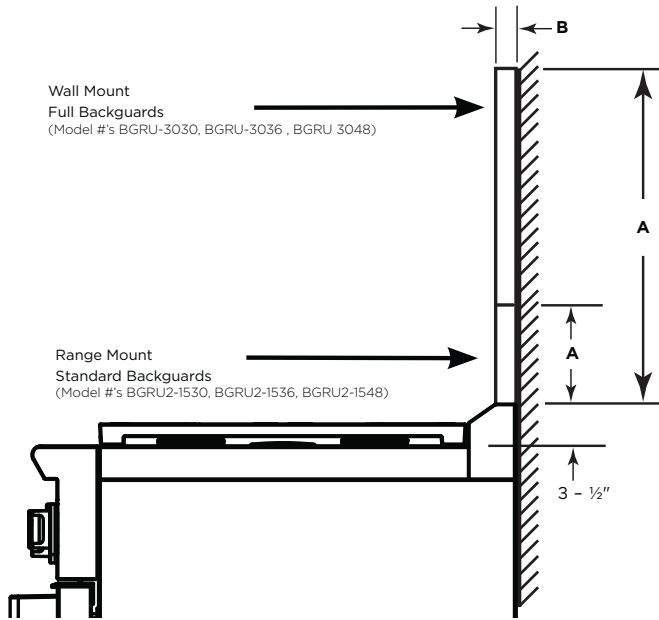

Backguard Cabinetry Preparation

Ranges

BGRU-3030, BGRU-3036, BGRU-3048, BGRU2-1530, BGRU2-1536, BGRU2-1548

BGRU Models (Range)

Range Installation

	BGRU-3030 BGRU-3036 BGRU-3048	BGRU2-1530 BGRU2-1536 BGRU2-1548
A Height of backguard	26 - 1/2"	11 - 13/32"
B Depth of backguard	1 - 5/16"	1 3/16"