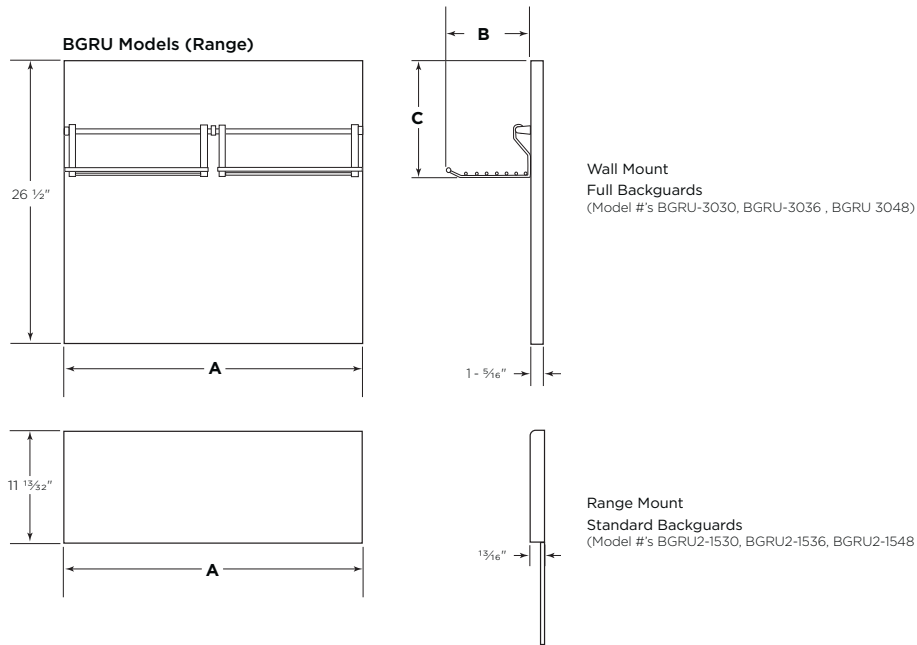

## Backguard Product Dimensions Ranges

BGRU-3030, BGRU-3036, BGRU-3048, BGRU2-1530, BGRU2-1536, BGRU2-1548

### Product Dimensions (inches)

	BGRU-3030	BGRU-3036	BGRU-3048	BGRU2-1530	BGRU2-1536	BGRU2-1548
<b>A</b> Overall width of product	29 - 7/8"	35 - 7/8"	47 - 7/8"	29 - 7/8"	35 - 7/8"	47 - 7/8"
<b>B</b> Depth of rack	8 - 3/4"	8 - 3/4"	8 - 3/4"			
<b>C</b> Distance from top of backguard to bottom of rack	12"	12"	12"			

#### Range Installation

	BGRU-3030 BGRU-3036 BGRU-3048	BGRU2-1530 BGRU2-1536 BGRU2-1548
A Height of backguard	26 - 1/2"	11 - 13/32"
B Depth of backguard	1 - 5/16"	1 3/16"