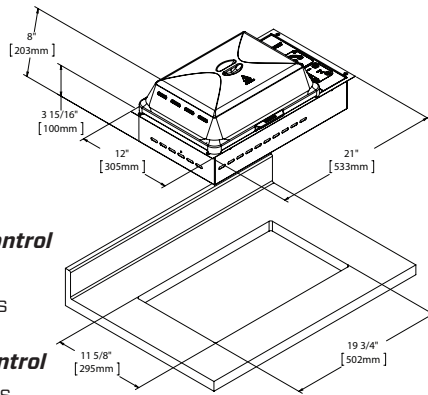

### Model B70571 - with IntelliKEN Touch™ Control

240V AC 50/60Hz - 6 amp., 1300 watts  
Three wire harness

Overall Dimensions: 21" x 12" x 4 15/16" (9" with lid) (6 7/8" with lid collapsed)  
533mm x 305mm x 125mm (229mm with lid)  
(174mm with lid collapsed)

**(Depth includes the drain fitting not shown in drawing)**

Cutout Dimensions: 19 3/4" x 11 5/8" with 1/4" radius  
502mm x 295mm with 6mm radius