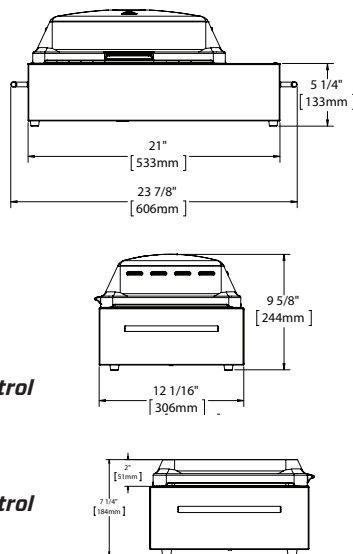

**(Depth includes the drain fitting not shown in drawing)**

Cutout Dimensions: 19 3/4" x 11 5/8" with 1/4" radius  
502mm x 295mm with 6mm radius

### Model B70573 - with IntelliKEN Touch™ Control

240V AC 50/60Hz - 6 amp., 1300 watts  
Three wire harness

Overall Dimensions: 21" x 12" x 9 5/8" (7 1/4" with lid collapsed)  
533mm x 305mm x 244mm  
(184mm with lid collapsed)