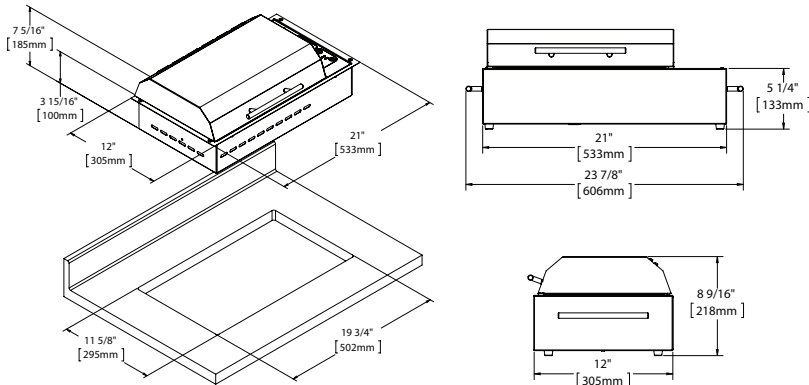

### Model B70551 - with IntelliKEN Touch™ Control

240V AC 50/60Hz - 6 amp., 1300 watts  
Three wire harness

Overall Dimensions: 21" x 12" x 4 15/16" (8 5/16" with lid)  
533mm x 305mm x 125mm (211mm)  
**(Depth includes the drain fitting not shown in drawing)**  
Cutout Dimensions: 19 3/4" x 11 5/8" with 1/4" radius  
502mm x 295mm with 6mm radius