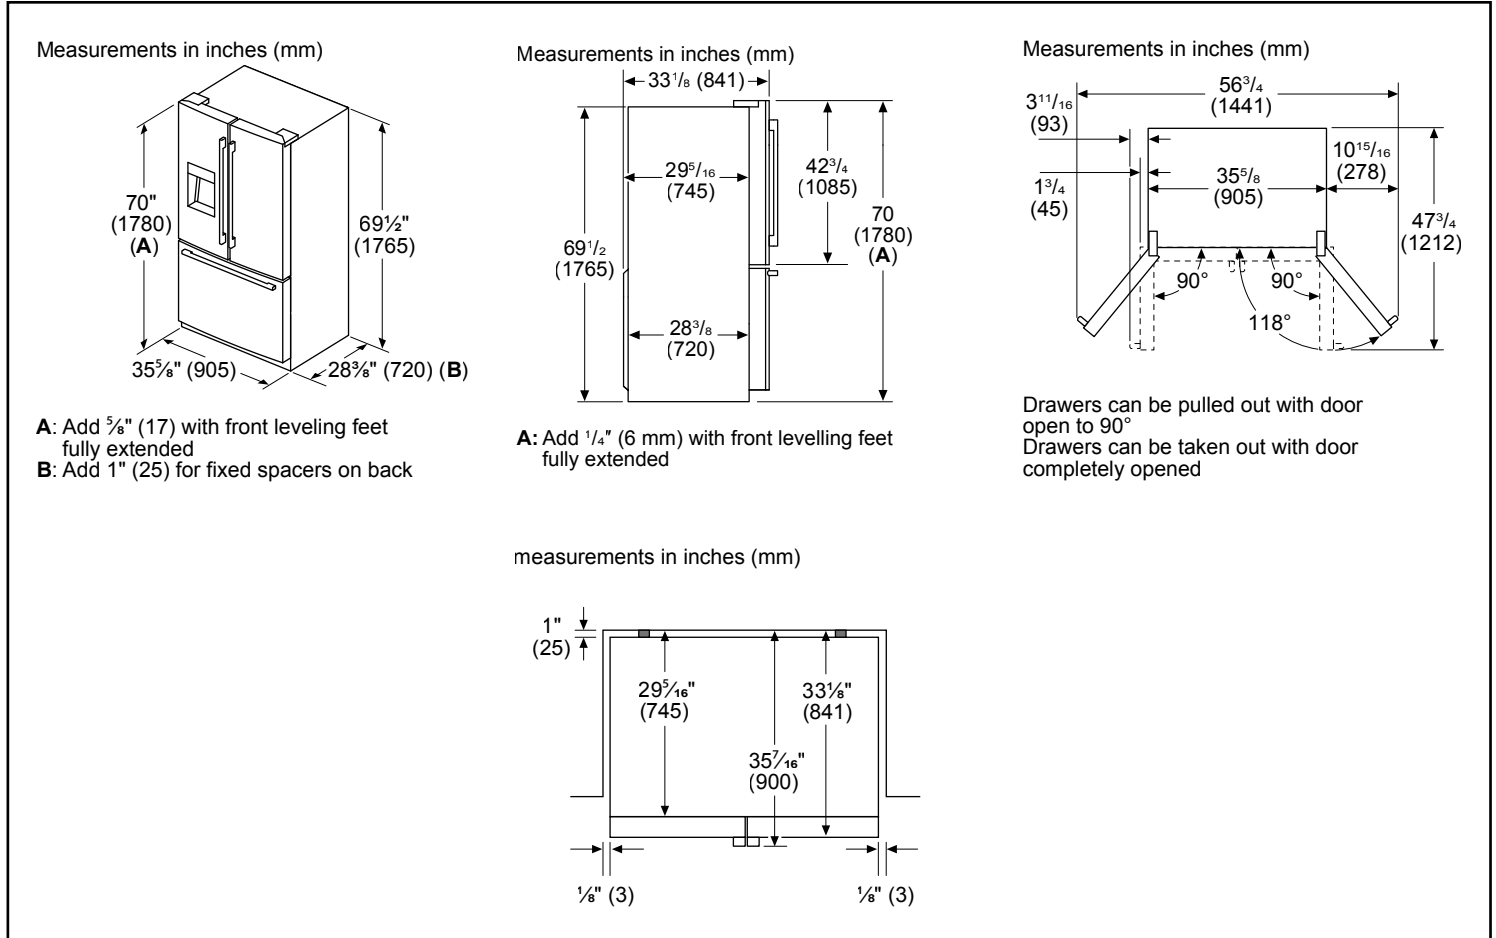

36" Standard-Depth 3-Door Refrigerator

500 Series – Stainless Steel B36FD52SNS

Installation Details

Accessories: To purchase Bosch accessories, cleaners & parts please visit www.bosch-home.com/us/store or call 1-800-944-2904 (Mon to Fri 5 am to 6 pm PST, Sat 6 am to 3 pm PST).

Notes: All height, width and depth dimensions are shown in inches. BSH reserves the absolute and unrestricted right to change product materials and specifications, at any time, without notice. Consult the product's installation instructions for final dimensional data and other details prior to making cutout.

Warranties: Please see Use & Care manual or Bosch website for statement of limited warranty.

For more information on our entire line of products, go to www.bosch-home.com/us or call 1-800-944-2904

© BSH Home Appliances Corporation. All rights reserved. Bosch is a registered trademark of Robert Bosch GmbH.