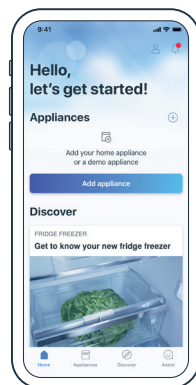

Quick Start Guide

Connect your fridge-freezer to Home Connect now

- 1 Download the Home Connect app and follow the instructions

- 2 Scan here with the Home Connect app to connect

Your QR code | **Scan here**

Selected benefits of Home Connect:

- You can use your app to control and monitor your refrigerator from anywhere.
- If you have left the door open, you will receive a notification.
- Activate super cooling/freezing when you are out shopping to create the perfect conditions for your purchases when you arrive home.

1

Connectez maintenant votre réfrigérateur-congélateur combiné à Home Connect

FR-CA

- 1 Téléchargez l'appli Home Connect
- 2 Scannez le code QR pour vous connecter

2

RFB00NDI

Votre code QR | **scannez ici**