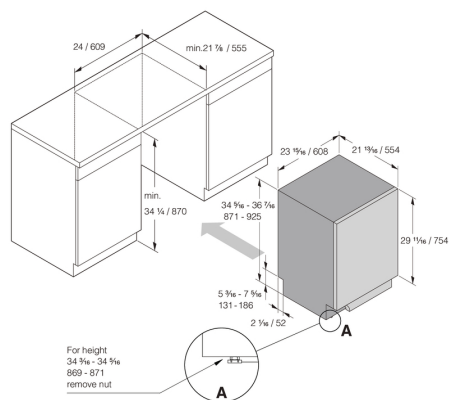

Dimensions

- Width: 23 15/16 ''
- Height: 34 5/16 ''
- Depth: 21 13/16 ''
- Maximum product height: 36 3/8 ''

- Length of electrical cord: 71 7/16 "
- Depth with door open: 48 7/16 "
- Length inlet hose: 64 3/16 "
- Length outlet hose: 90 9/16 "

Logistic information

- Packaging width: 25 3/16 "
- Packaging height: 36 5/8 "
- Packaging depth: 26 3/4 "
- Gross weight: 103.6 lb
- Product code: 740102
- EAN code: 3838782628443

Measurements: inches / millimetres