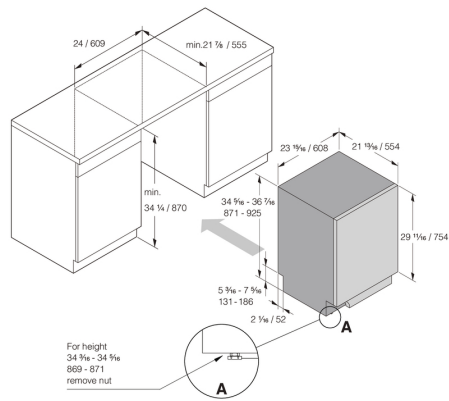

Dimensions

- Width: 23 15/16 "
- Height: 34 5/16 "
- Depth: 21 13/16 "
- Maximum product height: 36 3/8 "
- Length of electrical cord: 71 7/16 "

- Depth with door open: 48 7/16 "
- Length inlet hose: 64 3/16 "
- Length outlet hose: 90 9/16 "

Logistic information

- Packaging width: 25 3/16 "
- Packaging height: 36 5/8 "
- Packaging depth: 26 3/4 "
- Gross weight: 105.4 lb
- Product code: 740089
- EAN code: 3838782639074

Measurements: inches / millimetres