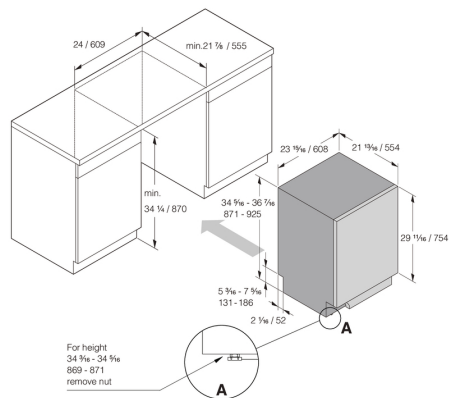

Dimensions

- Width: 23 15/16 "
- Height: 34 5/16 "
- Depth: 21 13/16 "

- Maximum product height: 36 3/8 "
- Length of electrical cord: 71 7/16 "
- Depth with door open: 48 7/16 "
- Length inlet hose: 64 3/16 "
- Length outlet hose: 90 9/16 "

Logistic information

- Packaging width: 25 3/16 "
- Packaging height: 36 5/8 "
- Packaging depth: 26 3/4 "
- Gross weight: 103.2 lb
- Product code: 740103
- EAN code: 3838782627484

Measurements: inches / millimetres