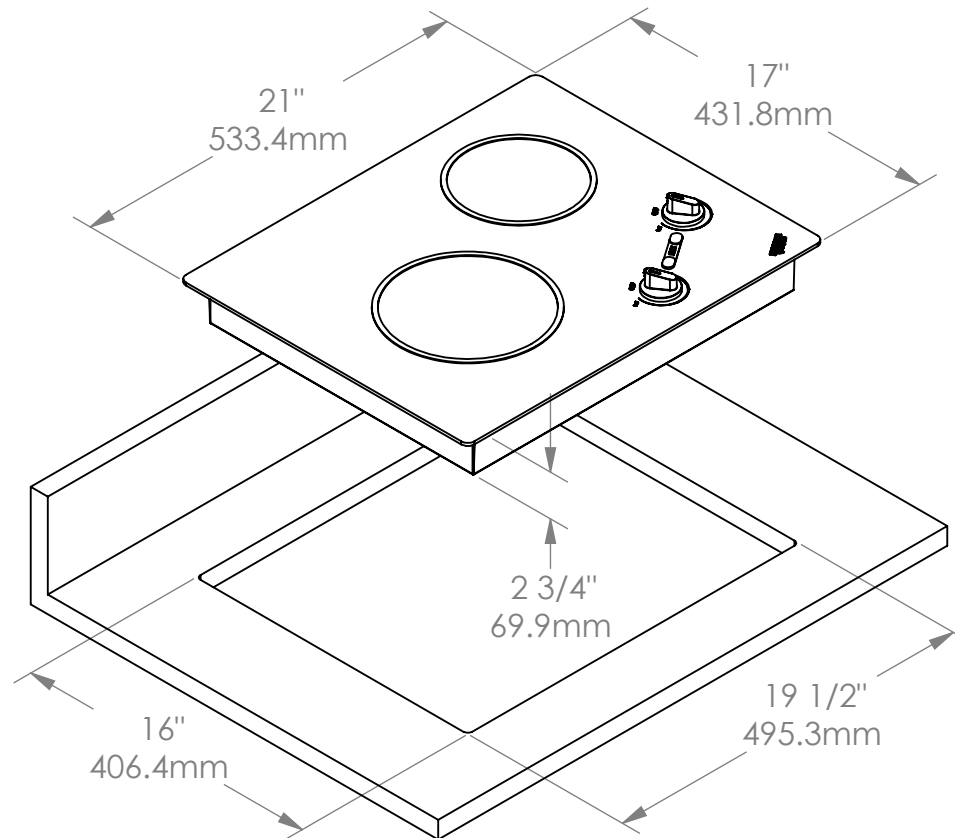

**KENYON**  
***Polar Series***  
**Ceramic Glass Cook Top**

Recommended Installation Cutout

19 1/2" X 16" with 1/4" radius  
495.3mm X 406.4mm with 6.4mm radius

Mounting Information

Supplied with two (2) mounting brackets and screws