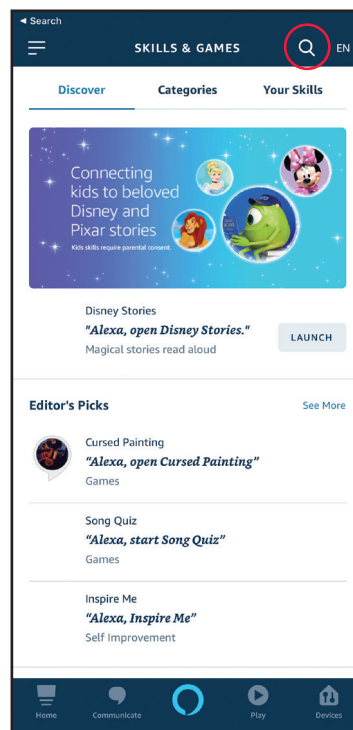

**SHARP**

Simply Better Living

## SHARP AIR - FXJ80UW

Enabling Your SHARP AIR Alexa Skills

# ENABLE SHARP AIR SKILLS ON THE AMAZON ALEXA APP

- Tap the menu icon in the screen's upper left corner and then tap "Skills & Games."
- On the Skills & Games Screen, you can browse the different skills.
- Click the Magnifying Glass and search for "Sharp Air"
- Enable the skill and log in using your Sharp Air account ID to complete the set up.