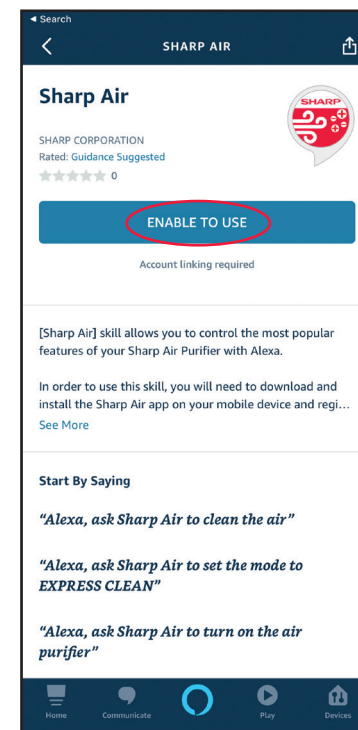

**SHARP**

Simply Better Living

## SHARP AIR - FXJ80UW

Enabling Your SHARP AIR Alexa Skills

# ENABLE SHARP AIR SKILLS ON THE AMAZON ALEXA APP

- Tap the menu icon in the screen's upper left corner and then tap "Skills & Games."
- On the Skills & Games Screen, you can browse the different skills.
- Click the Magnifying Glass and search for "Sharp Air"
- Enable the skill and log in using your Sharp Air account ID to complete the set up.