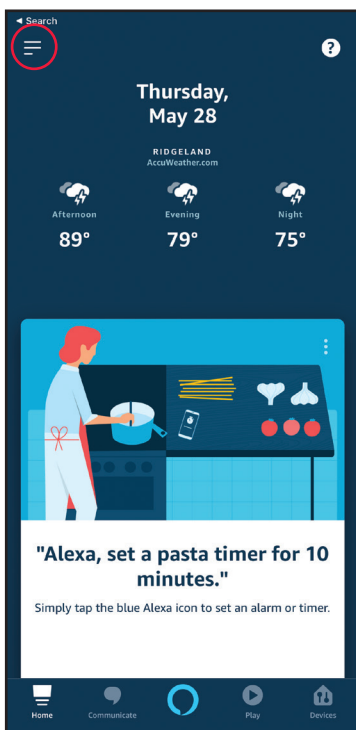

**SHARP**

Simply Better Living

## SHARP AIR - FXJ80UW

Enabling Your SHARP AIR Alexa Skills

# ENABLE SHARP AIR SKILLS ON THE AMAZON ALEXA APP

- Tap the menu icon in the screen's upper left corner and then tap "Skills & Games."
- On the Skills & Games Screen, you can browse the different skills.
- Click the Magnifying Glass and search for "Sharp Air"
- Enable the skill and log in using your Sharp Air account ID to complete the set up.