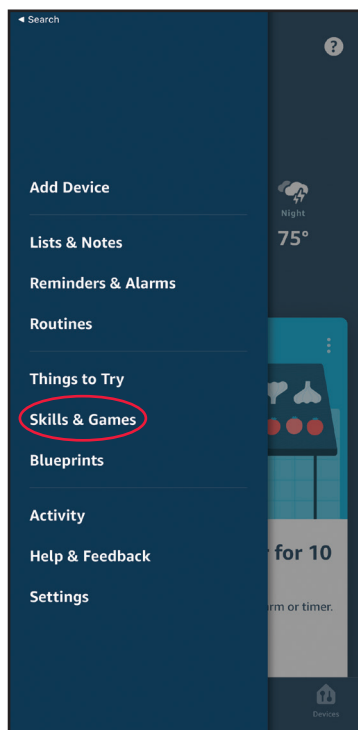

## SHARP AIR - FXJ80UW

Enabling Your SHARP AIR Alexa Skills

# ENABLE SHARP AIR SKILLS ON THE AMAZON ALEXA APP

- Tap the menu icon in the screen's upper left corner and then tap "Skills & Games."
- On the Skills & Games Screen, you can browse the different skills.
- Click the Magnifying Glass and search for "Sharp Air"
- Enable the skill and log in using your Sharp Air account ID to complete the set up.