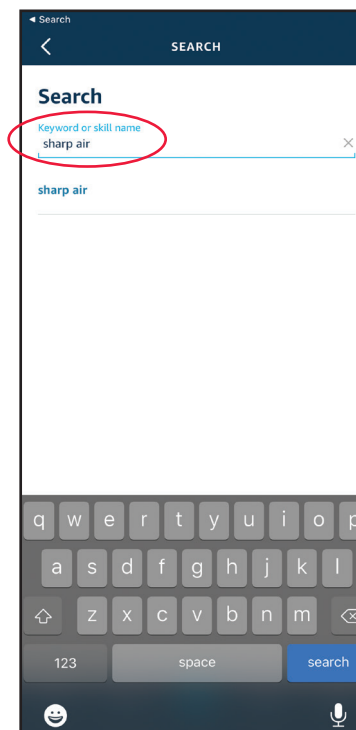

## SHARP AIR - FXJ80UW

Enabling Your SHARP AIR Alexa Skills

# ENABLE SHARP AIR SKILLS ON THE AMAZON ALEXA APP

- Tap the menu icon in the screen's upper left corner and then tap "Skills & Games."
- On the Skills & Games Screen, you can browse the different skills.
- Click the Magnifying Glass and search for "Sharp Air"
- Enable the skill and log in using your Sharp Air account ID to complete the set up.