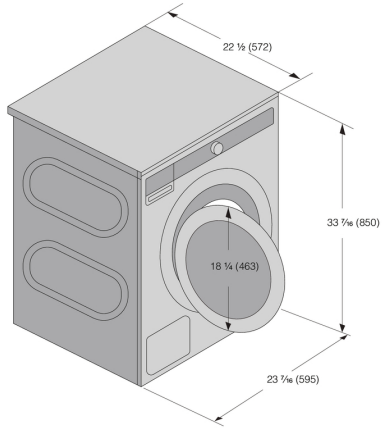

Technical data

- Loading capacity: 19.8 lb
- Plug type: USA
- Connected load: 2200 W
- Voltage (V): 208-240 V
- Number of phases: 1
- Fuse: 15 A
- Frequency: 60 Hz
- Heater power: 2000 W
- Net weight: 165.6 lb
- Water connection: Cold water
- ISO 14001 certified manufacturing: Yes

Dimensions

- Width: 23 7/16 "
- Height: 33 7/16 "
- Depth: 22 1/2 "
- Depth with door open: 37 3/4 "
- Length of electrical cord: 82 11/16 "
- Length inlet hose: 59 1/16 "
- Length outlet hose: 63 "

Logistic information

- Packaging width: 25 1/16 "
- Packaging height: 36 1/4 "
- Packaging depth: 26 "
- Gross weight: 172.6 lb
- Weight of packaging: 7.1 lb
- Product code: 746457
- EAN code: 3838783003362

Inches (millimetres)