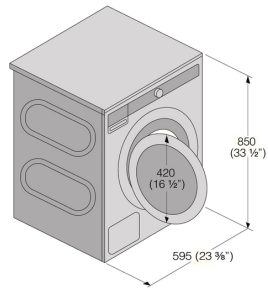

Technical data

- Loading capacity: 17.6 lb
- Plug type: USA
- Connected load: 2200 W
- Voltage (V): 208-240 V
- Number of phases: 1
- Fuse: 15 A
- Frequency: 60 Hz
- Heater power: 2000 W
- Net weight: 165.3 lb
- Noise level during spin dB(A): 75
- Noise level during washing dB(A): 51
- Estimated annual water consumption: 1727.9 gal
- Water connection: Cold water
- ISO 14001 certified manufacturing: Yes

Dimensions

- Width: 23 7/16 "
- Height: 33 7/16 "
- Depth: 23 1/16 "
- Depth with door open: 37 1/16 "
- Length of electrical cord: 78 3/4 "
- Length inlet hose: 59 1/16 "
- Length outlet hose: 63 "

Logistic information

- Packaging width: 25 3/16 "
- Packaging height: 36 1/4 "
- Packaging depth: 26 "
- Gross weight: 172.4 lb
- Weight of packaging: 7.1 lb
- Product code: 578206
- EAN code: 3838782012808

Washing Machine/WM-75/LUSA