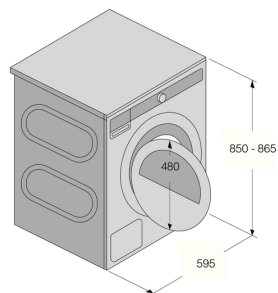

Design and integration

- Door hinge placement: Right/Left
- Adjustable feet: 9/16 "
- Easy mounting of ASKO dryer on top of the washers: Yes, on XL WM
- Loading type: Front load

Safety and maintenance

- Child lock on display: Yes
- Overheat protection: For motor and electronics

Technical data

- Heater power: 3000 W
- Noise level drying dB(A): 65
- Power consumption in standby mode: 0.3 W
- Consumption in off mode: 0.3 W
- Plug type: USA
- Connected load: 7000 W
- Voltage (V): 208-240 V
- Number of phases: 1
- Fuse: 30 A
- Frequency: 60 Hz
- Net weight: 99.2 lb

- ISO 14001 certified manufacturing: Yes

Dimensions

- Width: 23 7/16 "
- Height: 33 7/16 "
- Depth: 30 1/4 "
- Depth with door open: 51 3/8 "
- Length of electrical cord: 66 15/16 "
- Venting position / diameter: Left/right/back-diameter 100

Logistic information

- Packaging width: 25 3/16 "
- Packaging height: 36 1/4 "
- Packaging depth: 33 "
- Gross weight: 109.3 lb
- Product code: 586321
- EAN code: 3838782016851

Tumble Dryer D-85