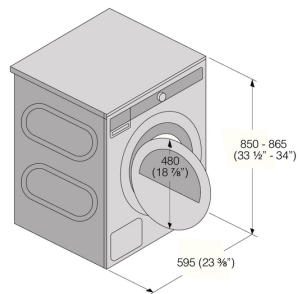

Design and integration

- Door hinge placement: Right/Left
- Adjustable feet: 9/16 "
- Easy mounting of ASKO dryer on top of the washers: Yes, on XL WM
- Loading type: Front load

Safety and maintenance

- Child lock on display: Yes
- Overheat protection: For motor and electronics

Technical data

- Noise level drying dB(A): 65
- Power consumption in standby mode: 0.3 W
- Consumption in off mode: 0.3 W
- Plug type: USA

- Connected load: 5800 W
- Voltage (V): 208-240 V
- Number of phases: 1
- Fuse: 30 A
- Frequency: 60 Hz
- Net weight: 144.6 lb
- ISO 14001 certified manufacturing: Yes

Dimensions

- Width: 23 7/16 "
- Height: 33 7/16 "
- Depth: 30 1/4 "
- Depth with door open: 45 7/8 "
- Length of electrical cord: 66 15/16 "

Logistic information

- Packaging width: 25 3/16 "
- Packaging height: 36 1/4 "
- Packaging depth: 33 "
- Gross weight: 154.8 lb
- Product code: 730244
- EAN code: 3838782098772