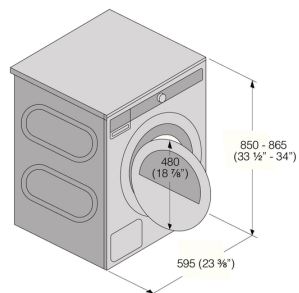

#### Dimensions

- Width: 23 7/16 "
- Height: 33 7/16 "
- Depth: 25 3/4 "
- Depth with door open: 45 7/8 "
- Length of electrical cord: 66 15/16 "
- Venting position / diameter: Left/right/back-diameter 100

#### Logistic information

- Packaging width: 25 3/16 "
- Packaging height: 36 1/4 "
- Packaging depth: 28 7/16 "
- Gross weight: 100.1 lb
- Product code: 588175
- EAN code: 3838782018824

Measurements: millimetres / inches