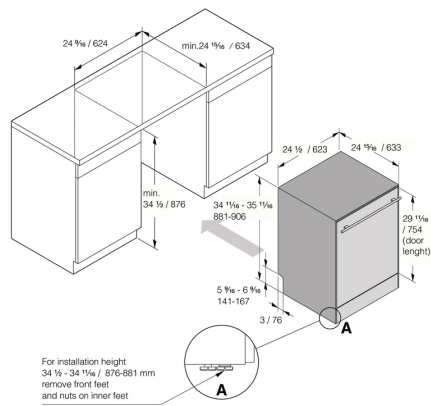

Technical data

- Water connection: Hot or cold
- Adapter for water connection: No
- Max. temperature of inflow water: 140 °F
- Noise level (max): 48 dB(A)
- Reference programme: 1
- Duration of standard programme: 125 min
- Estimated yearly energy consumption: 220 kWh
- Energy consumption - normal program: 1 kWh
- Estimated annual water consumption: 647.5 gal
- Water consumption: 3 gal
- Power consumption in standby mode: 0.5 W
- Plug type: USA
- Connected load: 1300 W
- Voltage (V): 120 V
- Number of phases: 1
- Fuse: 15 A
- Frequency: 60 Hz
- Required inlet water pressure psi: 0,03-1
- Net weight: 158.7 lb

Dimensions

- Width: 24 1/2 ''
- Height: 34 11/16 ''
- Depth: 24 15/16 ''
- Maximum product height: 35 11/16 ''
- Length of electrical cord: 71 7/16 ''
- Depth with door open: 51 9/16 ''
- Length inlet hose: 64 3/16 ''
- Length outlet hose: 42 1/8 ''

Logistic information

- Packaging width: 26 3/8 ''
- Packaging height: 39 3/4 ''
- Packaging depth: 29 1/2 ''
- Gross weight: 178.6 lb
- Product code: 740110
- EAN code: 3838782688058

Measurements: inches / millimetres