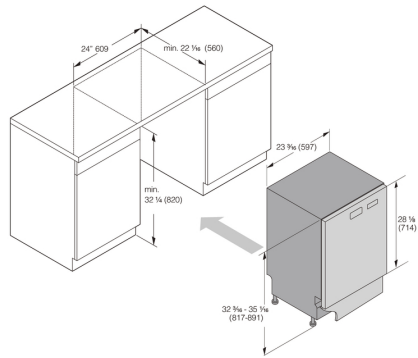

#### **Dimensions**

- Width: 23 13/16 "
- Height: 33 11/16 "
- Depth: 21 7/8 "
- Maximum product height: 35 11/16 "
- Length of electrical cord: 71 7/16 "
- Depth with door open: 48 1/2 "
- Length inlet hose: 63 3/4 "
- Length outlet hose: 90 9/16 "

#### **Logistic information**

- Packaging width: 25 3/16 "
- Packaging height: 36 1/4 "
- Packaging depth: 26 3/16 "
- Gross weight: 78.9 lb
- Product code: 746936

• EAN code: 3838783039378

inches (millimetres)