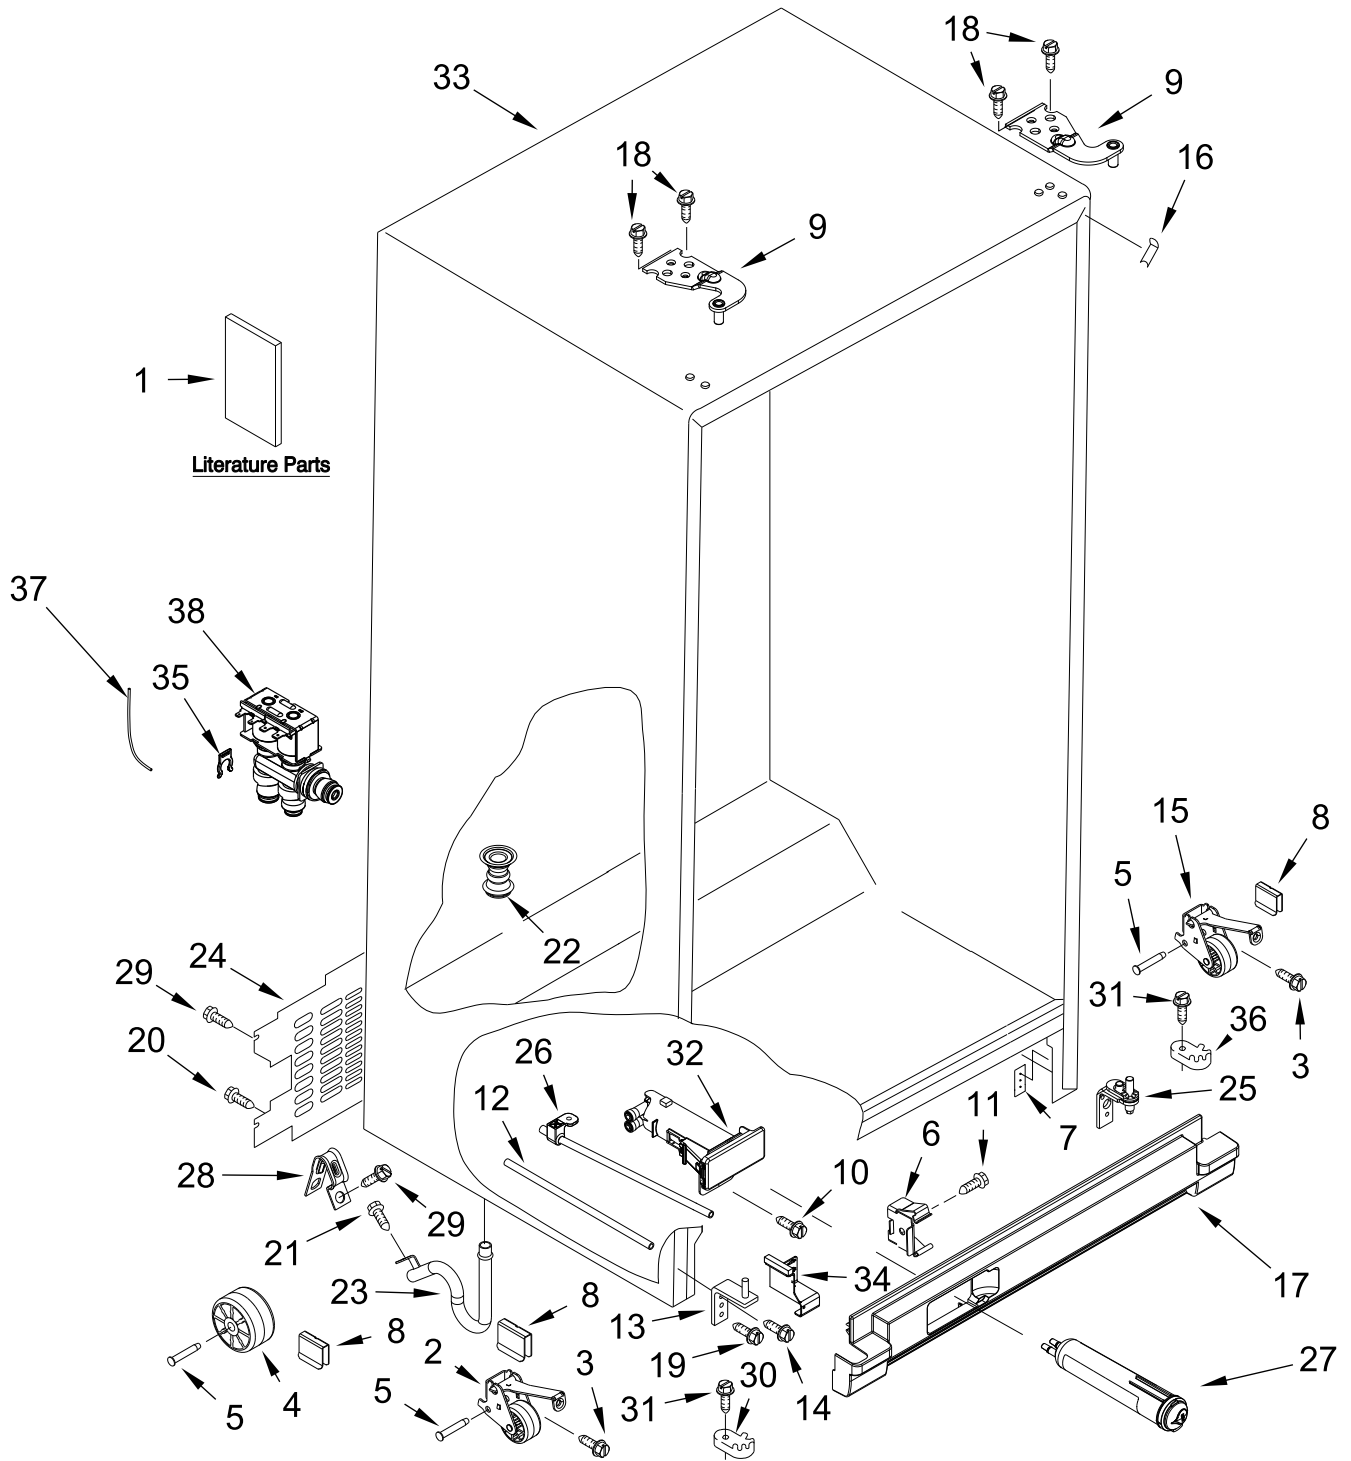

CABINET PARTS

CABINET PARTS

<u>Illus.</u> <u>No.</u>	<u>Part No.</u>	<u>Description</u>	<u>Illus.</u> <u>No.</u>	<u>Part No.</u>	<u>Description</u>	<u>Illus.</u> <u>No.</u>	<u>Part No.</u>	<u>Description</u>
1		Literature Parts	12	W10900447	Tube, Filter Outlet	26	W10900449	Tube, Filter Inlet
	W11105306	Use and Care Guide	13	W11093938	Assembly, Bottom Hinge (Freezer)	27	W10743248	Filter, Water
	W10568358	Service & Wiring Sheet	14	3400113	Screw	28	549193	Clamp, Power Cord
	W11090518	Energy Guide	15		Assembly, Roller	29	W10141645	Screw
2		Assembly, Roller		W10304659	Right Hand	30	W11095731	Closer, Door (Freezer)
	W10304660	Left Hand	16		Filler, Wrapper	31	W10142234	Screw
3	2152958	Screw		W10283959	White	32		Housing, Water Filter
4	2150304	Roller		W10283960	Black		W11036340	White
5	2262072	Axle, Roller	17		Grille		W11036341	Black
6	2155013	Clip, Grille		W10920727	White	33		Cabinet (Not A Servicable Part)
7	W11036715	Plate, Screw (Refrigerator)		W10920723	Black			
	W10904380	Plate, Screw (Freezer)	18	W10308750	Screw (White)	34	W10897565	Assembly, Bracket
8	W11087168	Clip, Roller		W10308751	Screw (Black)	35	W10782423	Locking Ring (1/4)
9		Hinge, Top	19	3400103	Screw		W10782424	Locking Ring (5/16)
	W10922200	White (Refrigerator)	20	489290	Screw	36	W10905504	Door Closer, Lower Cam
	W10922201	White (Freezer)	21	489464	Screw	37	W10357076	Tube, Water
	W10922216	Black (Refrigerator)	22	2304888	Fitting, Drain	38	W10179146	Assembly, Filter Valve
	W10922217	Black (Freezer)	23	W10153550	Extension, Drain Fitting			
10	489500	Screw	24	W10904634	Cover, Unit			
11	488500	Screw	25	W11097327	Assembly, Bottom Hinge (Refrigerator)