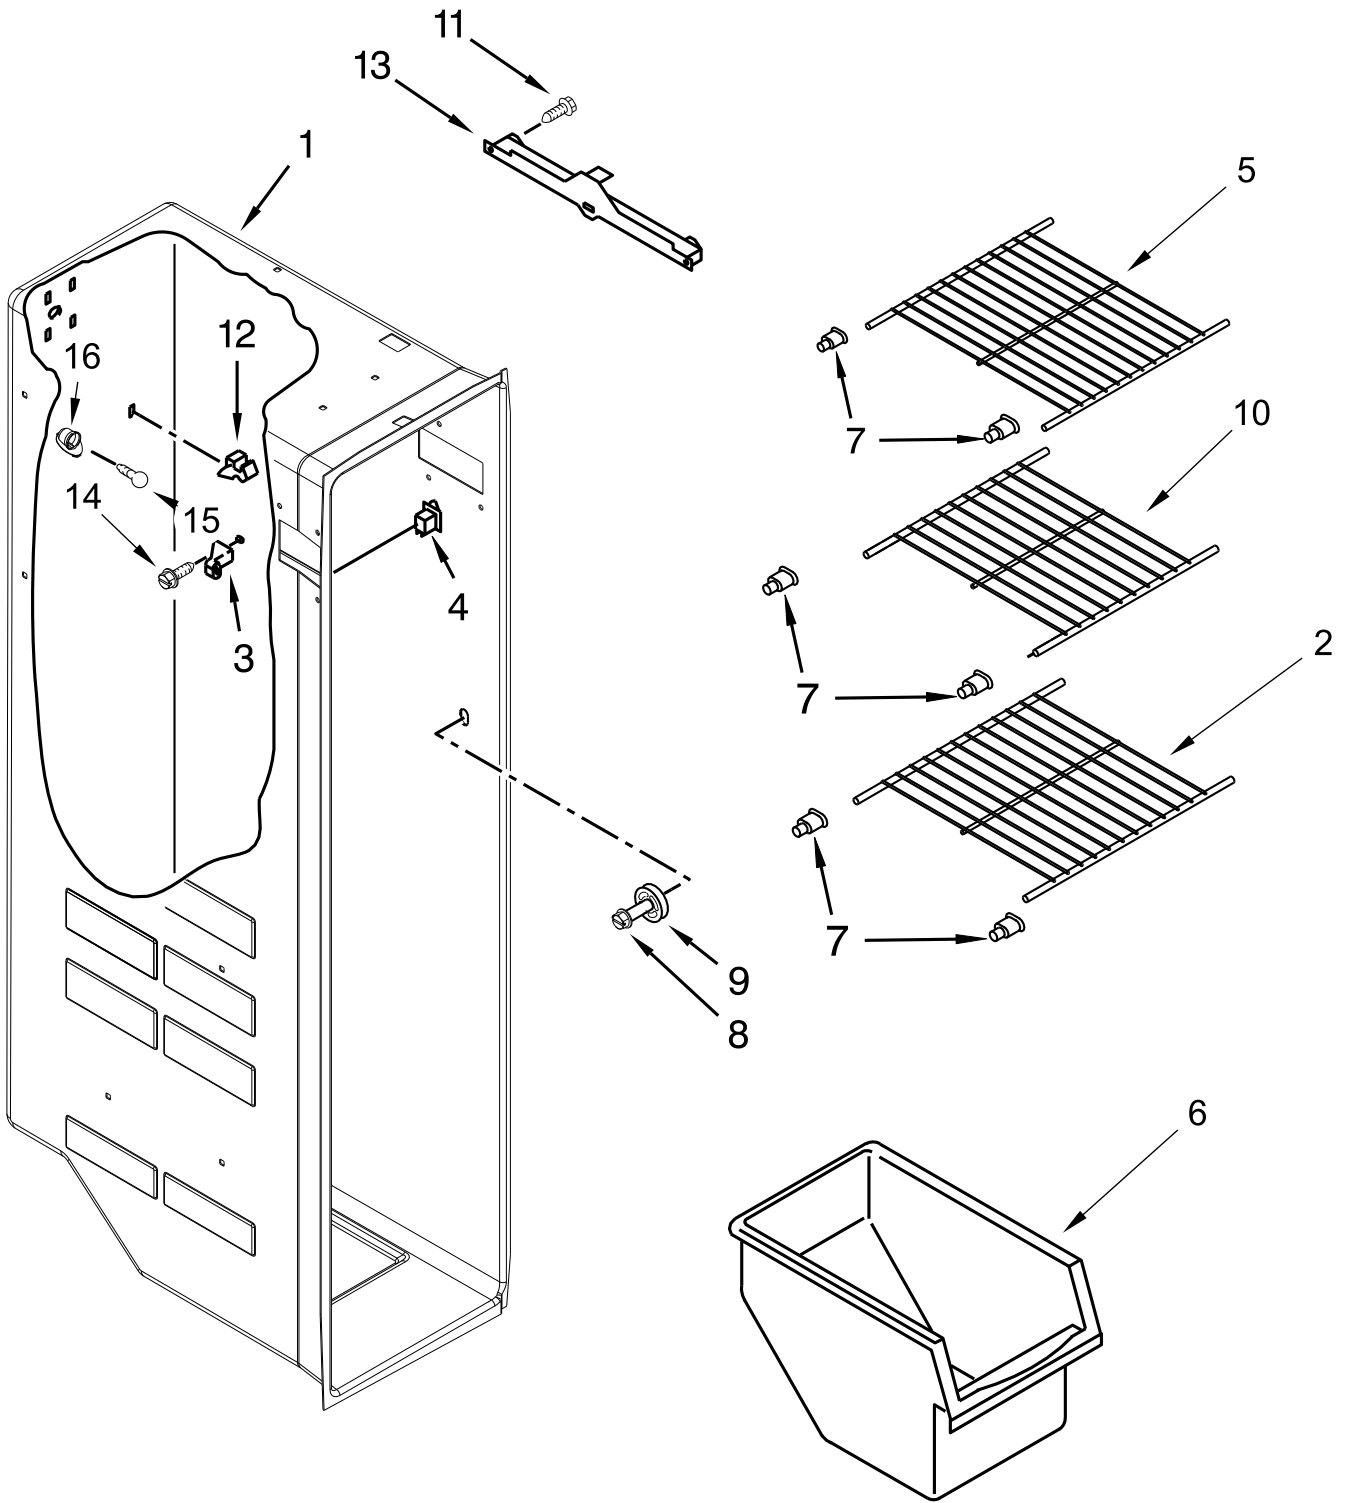

FREEZER LINER PARTS

FREEZER LINER PARTS

<u>Illus.</u> <u>No.</u>	<u>Part No.</u>	<u>Description</u>	<u>Illus.</u> <u>No.</u>	<u>Part No.</u>	<u>Description</u>	<u>Illus.</u> <u>No.</u>	<u>Part No.</u>	<u>Description</u>
1		Liner (Not A Serviceable Part)	8	W10191954	Screw	13	W10845585	Slide, Ice Container (Left)
2	W10318948	Shelf, Wire	9	2196208	Stud Assembly		W10845583	Slide, Ice Container (Right)
3	2196206	Stud, Support	10	W10318961	Shelf, Wire			
4	1115373	Switch, Rocker Arm (Freezer)	11	489100	Screw	14	3400893	Screw
5	W10318947	Shelf, Wire	12	2315163	Clip, Air Duct			
6	2309757	Bin, Freezer						
7	W10130299	Cup, Shelf