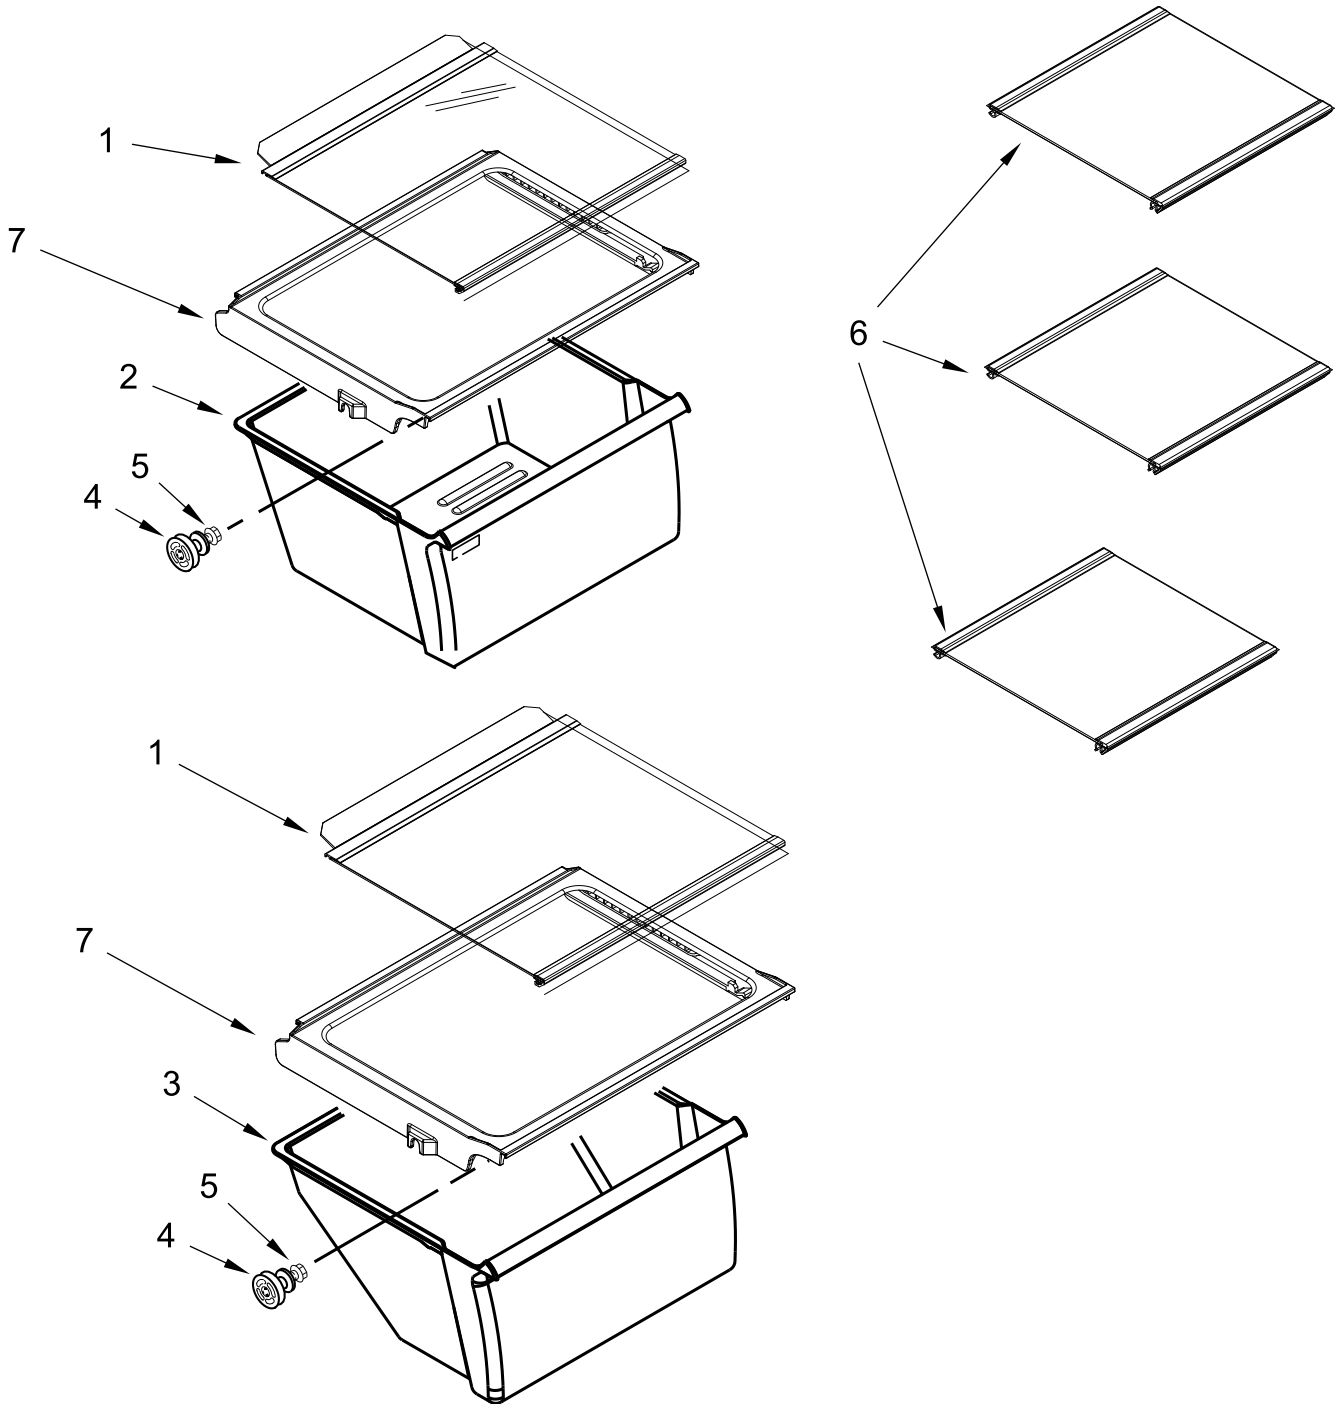

REFRIGERATOR SHELF PARTS

REFRIGERATOR SHELF PARTS

<u>Illus.</u> <u>No.</u>	<u>Part No.</u>	<u>Description</u>	<u>Illus.</u> <u>No.</u>	<u>Part No.</u>	<u>Description</u>	<u>Illus.</u> <u>No.</u>	<u>Part No.</u>	<u>Description</u>
1	W10898363	Cover, Crisper	4	W10173126	Assembly, Shelf Stud	6	W11135530	Assembly, Shelf
2	W10902067	Pan, Crisper	5	W10191954	Screw	7	W10904001	Pan, Holder
3	W11035216	Pan, Meat