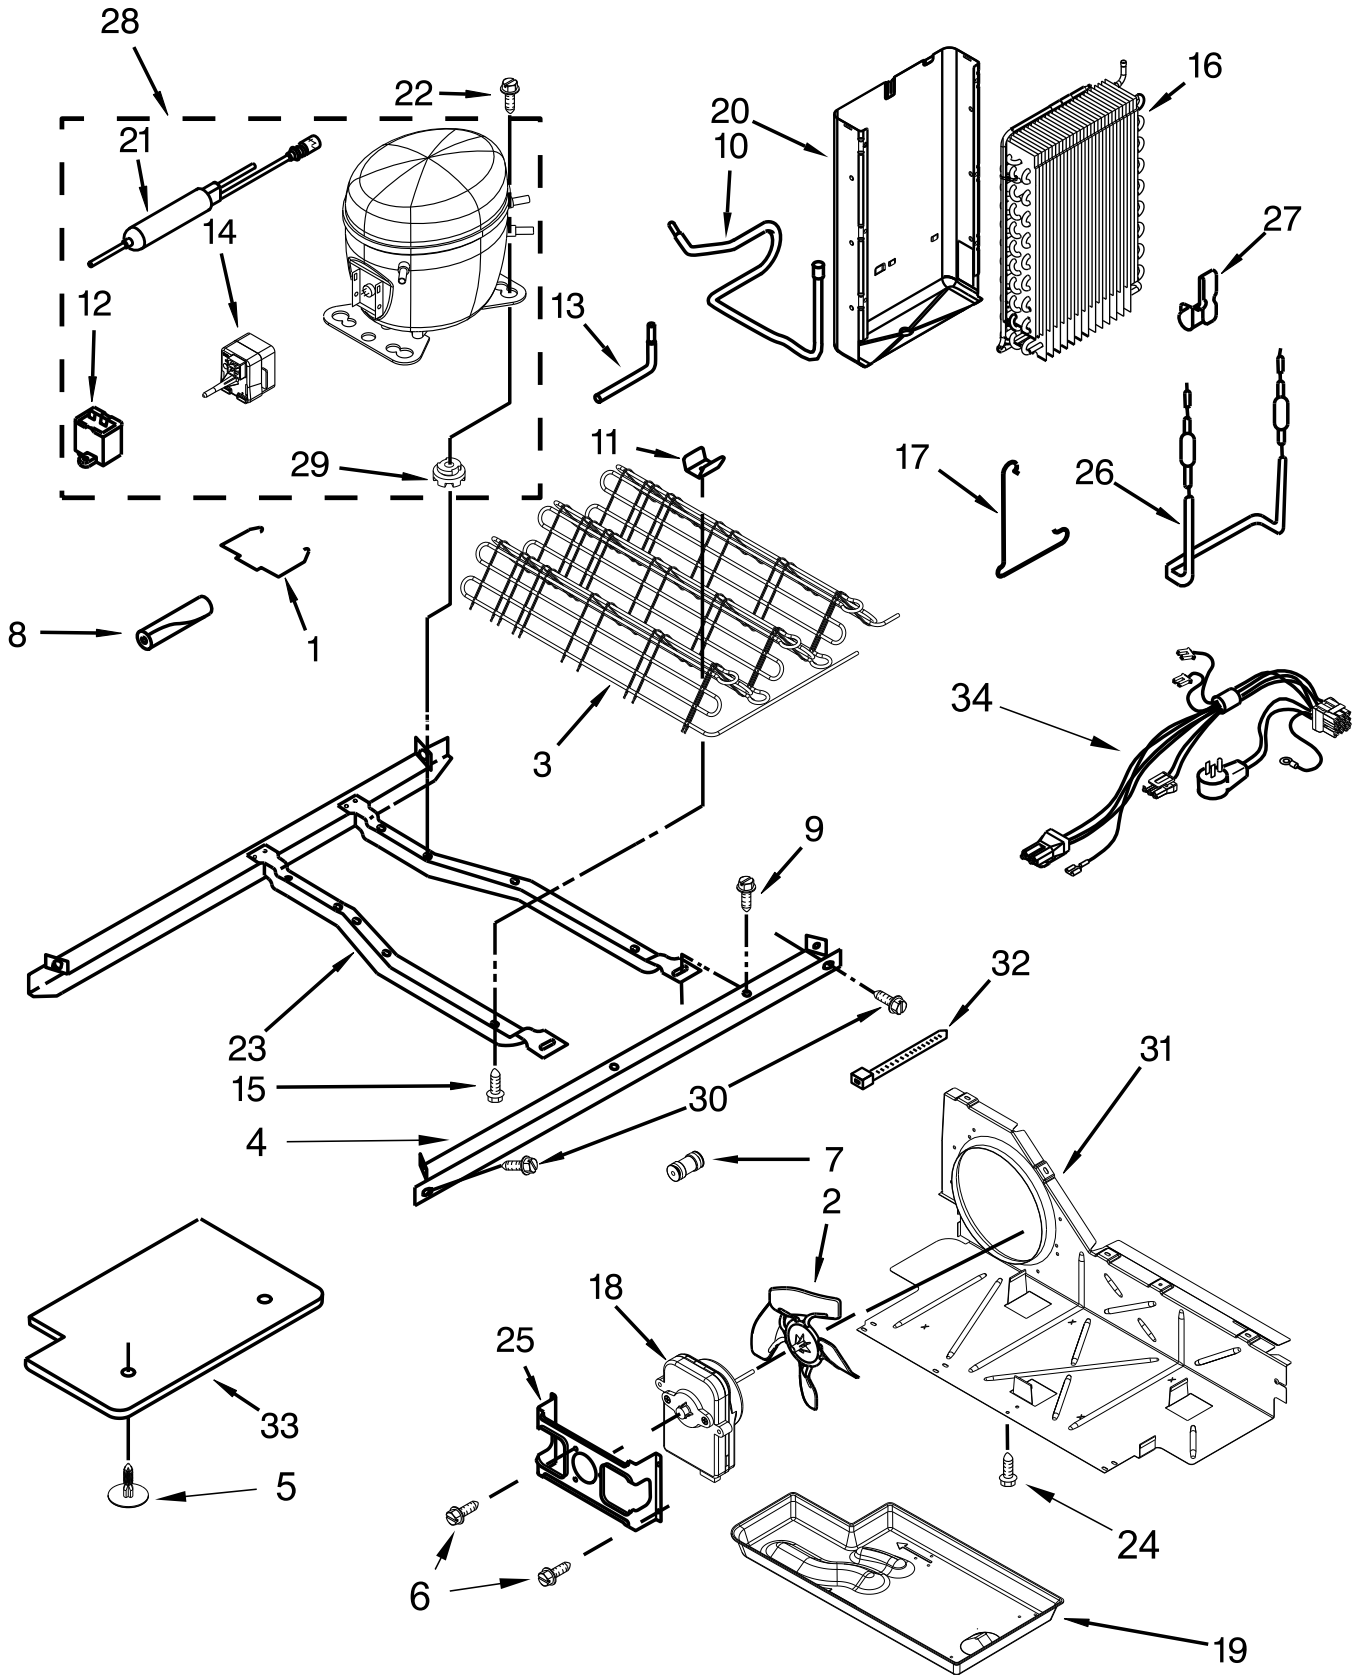

UNIT PARTS

UNIT PARTS

<u>Illus.</u> <u>No.</u>	<u>Part No.</u>	<u>Description</u>	<u>Illus.</u> <u>No.</u>	<u>Part No.</u>	<u>Description</u>	<u>Illus.</u> <u>No.</u>	<u>Part No.</u>	<u>Description</u>
1	2212996	Strap, Bale	18	W10522629	Motor, Condenser Fan	32	2263990	Tie, Wire
2	2225834	Blade, Fan	19	W10897557	Tray, Evaporator	33	W10897560	Assembly, Unit Cover (Bottom)
3	W10904626	Assembly, Condenser	20	W10194475	Assembly, Heat Shield and Drain Pan	34	W10670169	Assembly, Unit Wire
4	W10900442	Rail, Unit Mounting	21	W10771114	Drier			FOLLOWING PARTS NOT ILLUSTRATED
5	489396	Clip	22	489473	Screw		978025	Valve, Access (1/4")
6	8533993	Screw	23	W10900445	Frame, Unit Mounting		978026	Valve, Access (5/16")
7	W10271541	Connector, Union	24	489464	Screw		978027	Valve, Access (3/8")
8	2161302	Sleeve	25	2181929	Bracket, Fan Mounting		978029	Valve, Access (5/8")
9	489427	Screw	26	2188175	Heater, Defrost		978030	Valve, Access (3/4")
10	W10745337	Tube, Suction	27	2161324	Clip, Defrost Heater		876764	Valve, Access (3/16")
11	2311725	Clip, Condenser	28	W10253005	Compressor (Also Order 876765 Tube Kit)			REFRIGERANT CHARGE
12	W10350564	Capacitor	29	W10836504	Grommet, Compressor			5.5 oz (R-134A)
13	2325479	Tube, Process	30	489340	Bolt			
14	W10197428	Device, Combination Start (Start Relay and Overload)	31	W10897567	Baffle, Air			
15	8281232	Screw						
16	2188823	Evaporator						
17	2161324	Clip, Defrost Heater