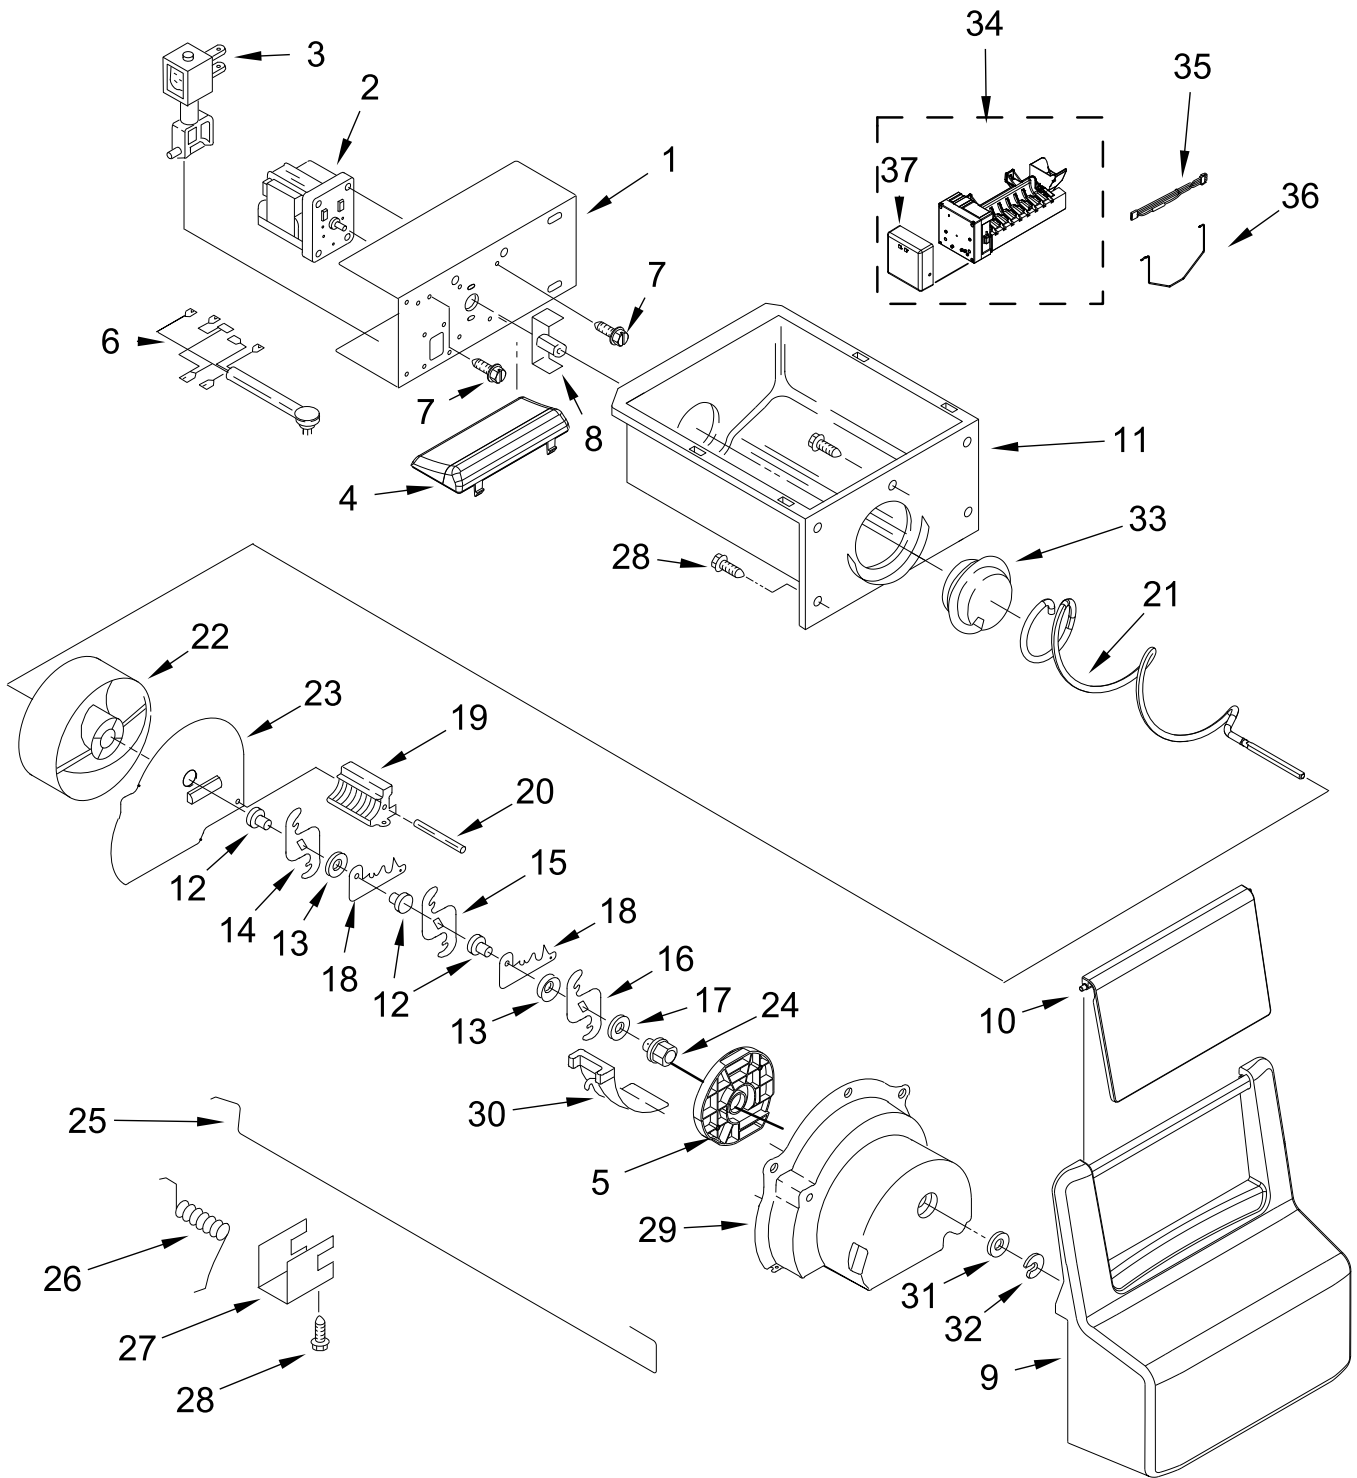

MOTOR AND ICE CONTAINER PARTS

MOTOR AND ICE CONTAINER PARTS

<u>Illus. No.</u>	<u>Part No.</u>	<u>Description</u>	<u>Illus. No.</u>	<u>Part No.</u>	<u>Description</u>	<u>Illus. No.</u>	<u>Part No.</u>	<u>Description</u>
1	W10304376	Bracket, Motor	16	W10278733	Blade, Rotary C	32	489236	Ring, Retainer
2	W10317991	Motor, Dispenser	17	489234	Washer, Plain Upper Cam	33	W10698668	Coupling, Ice Conveyor
3	2152713	Assembly, Solenoid	18	W10181990	Blade, Fixed	34	W10300022	Complete Icemaker Assembly
4	2171706	Lens, Light	19	W10189708	Block, Blade	35	W10508644	Harness, Icemaker
5	W10138206	Spacer - Crusher Housing	20	489229	Pin, Roll	36	W10512602	Arm, Shut Off
6	W11082352	Assembly, Ice Dispenser Wiring	21	W10295082	Auger	37	W10289690	Cover, Icemaker
7	489399	Screw	22	W10698642	Drum	100	W10558423	Ice Container, Complete
8	W10169511	Coupling, Motor	23	W10403781	Baffle, Floating			
9	W10189191	Cover, Ice Container Front	24	1119018	Nut, Bearing			
10	W10189202	Ice Door	25	W10838981	Arm, Control			
11	W10670845	Container, Ice	26	1119020	Spring, Return			
12	W11032812	Spacer, Step	27	1119021	Clip, Retainer (Dispenser Rod)			
13	W11032808	Spacer, Flat	28	488886	Screw			
14	W10278731	Blade, Rotary A	29	W10185018	Housing, Crusher			
15	W10278732	Blade, Rotary B	30	1119017	Deflector, Ice			
			31	489234	Washer, Plain Upper Cam