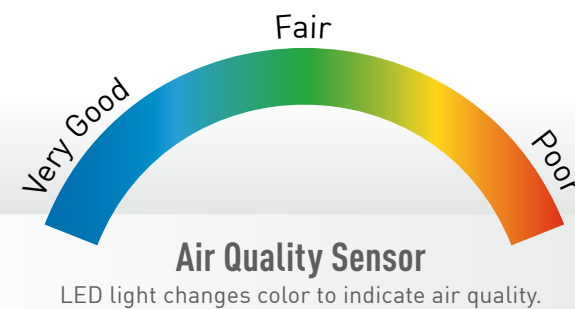

FRIEDRICH

1883

5-STAGE AIR PURIFIER

AjMadison
Your Appliance Authority™

800-570-3355

THE EXPERTS IN ROOM CONDITIONING

Friedrich AP260 air purifier

Friedrich's new air purifier features a superior 5-stage filtration system and Intelligent Auto Operation. Effectively filters dust, pollen, mold spores, pet dander and tobacco smoke in spaces up to 260 square feet (approx. 16' x 16' room).

The Friedrich air purifier is ideal for those allergy-suffers, pet owners or anyone who simply wants clean, healthy air in their home.

RATED FOR
260
SQ. FT. ROOMS

Intelligent Auto Operation
Detects impurities in the air and adjusts the cleaning level. Senses day or night and adjusts fan speed and lighting to maximize your comfort.