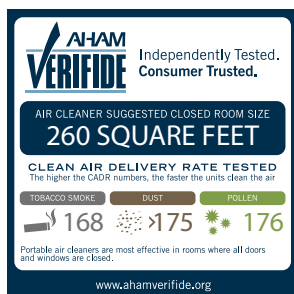

Remote control

Replacement Filters

Annual Filter Kit
AP260HFRK
One HEPA filter, two antibacterial filters to keep indoor air clean.

Annual Filter Kit*
AP260CFRK
Two carbon filters for odor control.
* Optional

Four color packaging

Power	120V
Remote control	YES
Coverage	260 sq. ft.
Weight	18.35 lbs.
Height	26 3/8 inches
Width	15 inches
Depth	9 1/2 inches
Power cord	6.25 ft. long
Warranty-Parts	1 yr. any part; 2-5 yrs. functional parts
Warranty-Labor	1 yr. carry in to service center