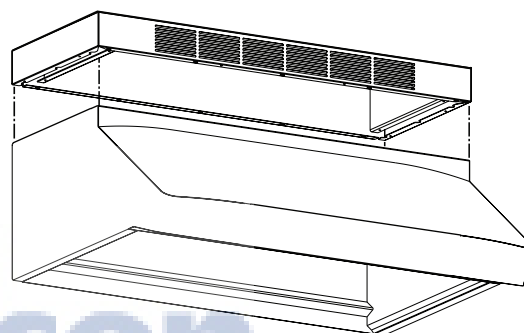

MODEL ANKUP NON-DUCTED RECIRCULATING KIT

FEATURES

- For use with Best UP27 Series Range Hoods
- Widths - 30" to 48" in 6" increments
- Stainless Steel, Type 304
- Non-ducted filters included
- For indoor use only
- Replacement non-ducted filters

Retail

30" -----AFCUP2730
 36" -----AFCUP2736
 42" -----AFCUP2742
 48" -----AFCUP2748

Service

30" -----V17020
 36" -----V17021
 42" -----V17022
 48" -----V17023

TYPICAL INSTALLATION with UP27 Series Hood

DIMENSIONS