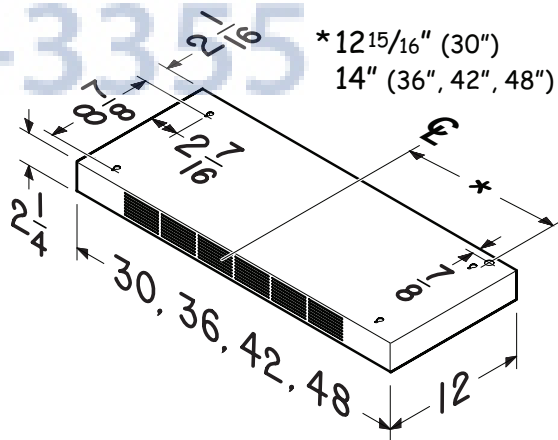

Retail

30" -----AFCUP2730
 36" -----AFCUP2736
 42" -----AFCUP2742
 48" -----AFCUP2748

Service

30" -----V17020
 36" -----V17021
 42" -----V17022
 48" -----V17023

TYPICAL INSTALLATION with UP27 Series Hood

DIMENSIONS