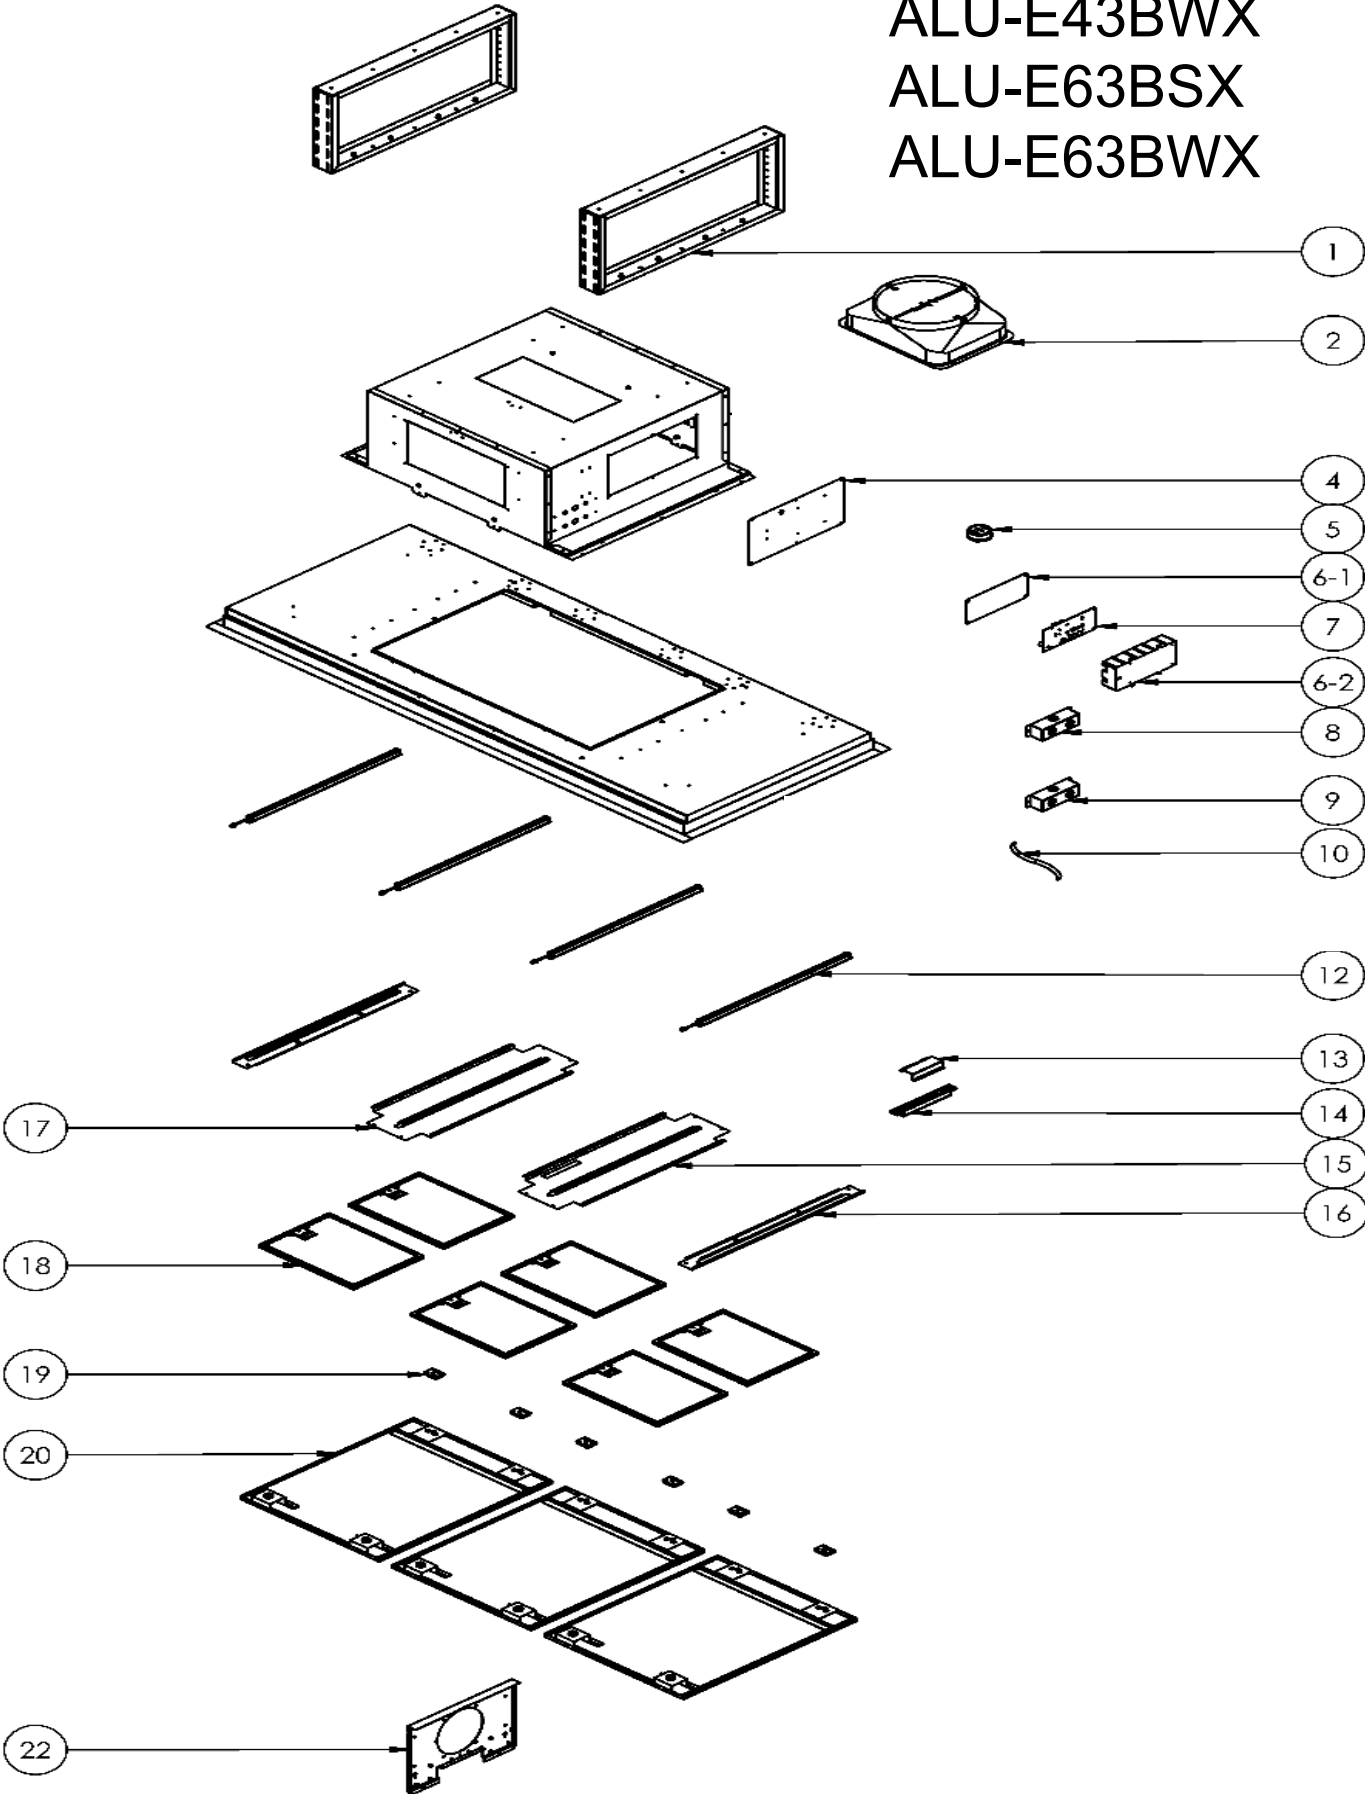

ALU-E43BSX
ALU-E43BWX
ALU-E63BSX
ALU-E63BWX

ALU-E43BSX, ALU-E43BWX, ALU-E63BSX, ALU-E63BWX

Ref #	Part #	Description	Qty.
1	54110113	Support Frame	2
2	54050081	10" Round Transition Collar w/Damper	1
4	50120166	Electrical Access Panel	1
5	14000005	Remote Control	1
6	50500160	Component Box Assembly	1
6-1	56210071	Component Box Cover	1
6-2	56200051	Component Box	1
7	11010103	Main Power Control Board	1
8	56200085	AC Power Junction Box	1
9	56200081	Remote Blower Junction Box	1
10	11030015	AC Power Wire	1
12	Z0B0044	LED Light Strip, 10W (43" x 3)	4
13	54140267	Switch Assembly Bracket	1
14	11000141	Switch Assembly	1
15	50110249	Center Light Panel (ALU-E43BSX)	1
15	50110251	Center Light Panel (ALU-E43BWX)	1
15	50110253	Center Light Panel (ALU-E63BSX)	1
15	50110255	Center Light Panel (ALU-E63BWX)	1
16	50110250	Side Light Panel (ALU-E43BSX)	2
16	50110252	Side Light Panel (ALU-E43BWX)	2
16	50110254	Side Light Panel (ALU-E63BSX)	2
16	50110256	Side Light Panel (ALU-E63BWX)	2
17	50110257	Switch Panel (ALU-E63BSX)	1
17	50110258	Switch Panel (ALU-E63BWX)	1
18	50200046	Aluminum Mesh Filter (43" x 4)	6
19	54180011	Hinge (43" x 4)	6
20	50140161	Filter Panel, Stainless Steel (43" x 2)	3
20	50140162	Filter Panel, White (43" x 2)	3
21	05000139	Hardware Packet	1
22	54190011	Single Internal Blower Plate	1