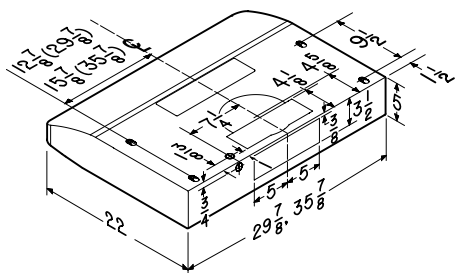

Alta™ 1 SERIES

STAINLESS
30," 36"

ALT130SS
ALT136SS

WHITE
30," 36"

ALT130WW
ALT136WW

BLACK
30," 36"

ALT130BL
ALT136BL

The sculpted lines of Alta™ bring an exciting, new option to typical range hood shapes. Brilliant halogen lighting and hidden controls offer a beautiful alternative to traditional designs.

SPECIFICATIONS

Width	Blower CFM	Normal Sones	Volts	Amps	Duct
30"	250	1.5	120	1.4	3-1/4" x 10"
36"					or 7" RD

OPTIONAL ACCESSORIES

Non-Ducted Charcoal Filter
HPF30 (Type Xc)
HPF36 (Type Xd)