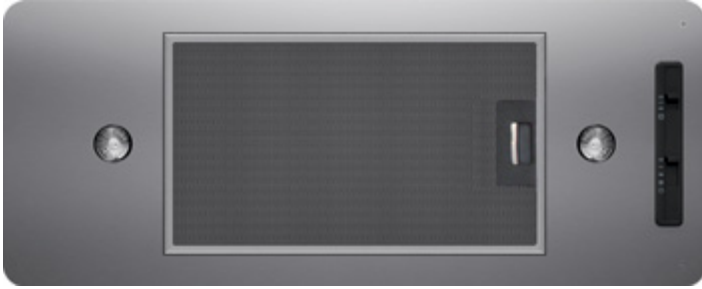

The 3-speed Twister with halogen lighting hides the ventilation you need beneath your custom, built-in canopy. An optional liner extends and beautifies the hood and protects your cabinetry.

**MODEL**

Stainless Steel AK8000BS

**Size**

27"

**Blower CFM (Min. - Max.)**

210 - 400

**Sones (Min. - Max.)**

2 - 5

**FEATURES****Controls**

Mechanical Slide

**Speed Levels**

3

**Lighting**

Halogen, 35W x2

**Dual-Level Lighting**

Yes

**Filters**

Aluminum Mesh x1