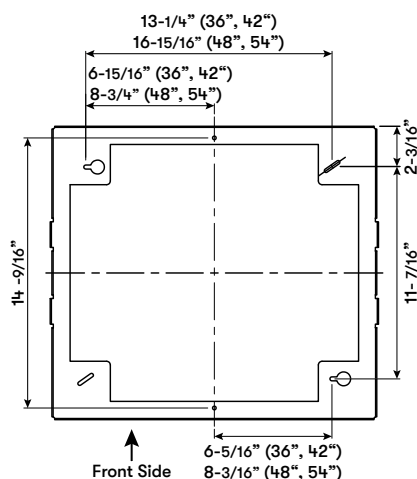

**ACT™ POWERWAVE™**

Optional Wireless Remote Control

**Top Support Frame - top view**

MODEL	AK7736BS	AK7742BS	AK7748BS	AK7754BS
Stainless Steel Size	36"	42"	48"	54"
<b>BLOWER PERFORMANCE</b>				
Included Single Blower	200-750 CFM, 0.5-7 Sones	200-750 CFM, 0.5-7 Sones	200-750 CFM, 0.5-7 Sones	200-750 CFM, 0.5-7 Sones
ACT 590 CFM (Min. - Max.)*	200-590 CFM	200-590 CFM	200-590 CFM	200-590 CFM
ACT 390 CFM (Min. - Max.)*	200-390 CFM	200-390 CFM	200-390 CFM	200-390 CFM
ACT 290 CFM (Min. - Max.)*	200-290 CFM	200-290 CFM	200-290 CFM	200-290 CFM
Optional Dual Blower	350-1,300 CFM, 1-8 Sones	350-1,300 CFM, 1-8 Sones	350-1,300 CFM, 1-8 Sones	350-1,300 CFM, 1-8 Sones
<b>FEATURES</b>				
ACT™ Technology	590, 390, 290, Single Blower Only	590, 390, 290, Single Blower Only	590, 390, 290, Single Blower Only	590, 390, 290, Single Blower Only
Controls	Electronic LCD	Electronic LCD	Electronic LCD	Electronic LCD
Speed Levels	6**	6**	6**	6**
Auto Delay-Off	Yes	Yes	Yes	Yes
CleanAir Function	Yes	Yes	Yes	Yes
Directional Lighting	LumiLight LED, 6W x2	LumiLight LED, 6W x2	LumiLight LED, 6W x4	LumiLight LED, 6W x4
Tri-Level Lighting	Yes	Yes	Yes	Yes
Filters	Pro Baffle x4	Pro Baffle x4	Pro Baffle x6	Pro Baffle x6
Grease Collection Tray	Yes	Yes	Yes	Yes
Wireless Remote Control	Yes, Optional	Yes, Optional	Yes, Optional	Yes, Optional
Recirculating Option	No	No	No	No
Duct Cover Extension Option	Yes	Yes	Yes	Yes
ADA Compliant	Yes (w/ remote accessory)	Yes (w/ remote accessory)	Yes (w/ remote accessory)	Yes (w/ remote accessory)
<b>DUCT SPECIFICATIONS</b>				
Vertical Single Internal Blower	8" Round	8" Round	8" Round	8" Round
Horizontal Single Internal Blower	NA	NA	NA	NA
Vertical Dual Internal Blower	10" Round	10" Round	10" Round	10" Round
Horizontal Dual Internal Blower	NA	NA	NA	NA
AC POWER (Single Blower)	120V, 60Hz at Max. 5A	120V, 60Hz at Max. 5A	120V, 60Hz at Max. 5A	120V, 60Hz at Max. 5A
AC POWER (Dual Blower)	120V, 60Hz at Max. 8A	120V, 60Hz at Max. 8A	120V, 60Hz at Max. 8A	120V, 60Hz at Max. 8A
<b>OPTIONAL ACCESSORIES</b>				
Wireless Remote Control	14000005	14000005	14000005	14000005
Dual Internal Blower	PBD-1300B	PBD-1300B	PBD-1300B	PBD-1300B
Duct Cover Extension	Z1C-0077	Z1C-0077	Z1C-0177	Z1C-0177
Make-Up Air Kit (Single Blower)	MUA008A	MUA008A	MUA008A	MUA008A
Make-Up Air Kit (Dual Blower)	MUA010A	MUA010A	MUA010A	MUA010A
MOUNTING HEIGHT RANGE***	24" - 36"	24" - 36"	24" - 36"	24" - 36"
WARRANTY	3 years parts, 1 year labor	3 years parts, 1 year labor	3 years parts, 1 year labor	3 years parts, 1 year labor