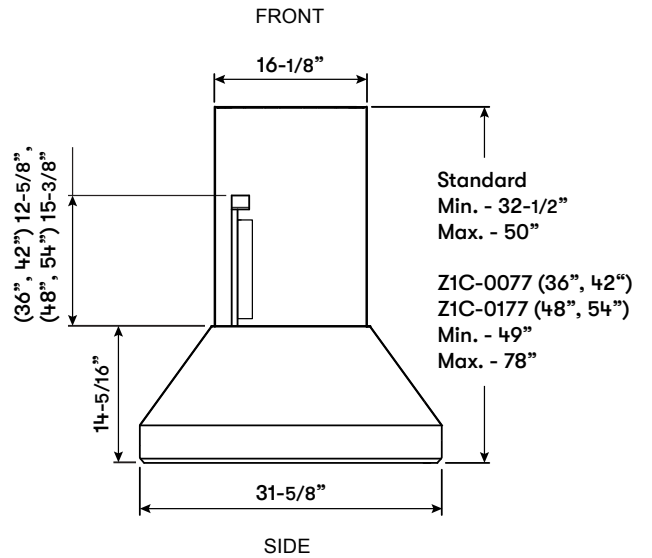

**ACT™ POWERWAVE™**

Optional Wireless Remote Control

**Top Support Frame - top view**

MODEL	AK7736BS	AK7742BS	AK7748BS	AK7754BS
Stainless Steel Size	36"	42"	48"	54"
<b>BLOWER PERFORMANCE</b>				
Included Single Blower	200-750 CFM, 0.5-7 Sones	200-750 CFM, 0.5-7 Sones	200-750 CFM, 0.5-7 Sones	200-750 CFM, 0.5-7 Sones
ACT 590 CFM (Min. - Max.)*	200-590 CFM	200-590 CFM	200-590 CFM	200-590 CFM
ACT 390 CFM (Min. - Max.)*	200-390 CFM	200-390 CFM	200-390 CFM	200-390 CFM
ACT 290 CFM (Min. - Max.)*	200-290 CFM	200-290 CFM	200-290 CFM	200-290 CFM
Optional Dual Blower	350-1,300 CFM, 1-8 Sones	350-1,300 CFM, 1-8 Sones	350-1,300 CFM, 1-8 Sones	350-1,300 CFM, 1-8 Sones
<b>FEATURES</b>				
ACT™ Technology	590, 390, 290, Single Blower Only	590, 390, 290, Single Blower Only	590, 390, 290, Single Blower Only	590, 390, 290, Single Blower Only
Controls	Electronic LCD	Electronic LCD	Electronic LCD	Electronic LCD
Speed Levels	6**	6**	6**	6**
Auto Delay-Off	Yes	Yes	Yes	Yes
CleanAir Function	Yes	Yes	Yes	Yes
Directional Lighting	LumiLight LED, 6W x2	LumiLight LED, 6W x2	LumiLight LED, 6W x4	LumiLight LED, 6W x4
Tri-Level Lighting	Yes	Yes	Yes	Yes
Filters	Pro Baffle x4	Pro Baffle x4	Pro Baffle x6	Pro Baffle x6
Grease Collection Tray	Yes	Yes	Yes	Yes
Wireless Remote Control	Yes, Optional	Yes, Optional	Yes, Optional	Yes, Optional
Recirculating Option	No	No	No	No
Duct Cover Extension Option	Yes	Yes	Yes	Yes
ADA Compliant	Yes (w/ remote accessory)	Yes (w/ remote accessory)	Yes (w/ remote accessory)	Yes (w/ remote accessory)
<b>DUCT SPECIFICATIONS</b>				
Vertical Single Internal Blower	8" Round	8" Round	8" Round	8" Round
Horizontal Single Internal Blower	NA	NA	NA	NA
Vertical Dual Internal Blower	10" Round	10" Round	10" Round	10" Round
Horizontal Dual Internal Blower	NA	NA	NA	NA
AC POWER (Single Blower)	120V, 60Hz at Max. 5A	120V, 60Hz at Max. 5A	120V, 60Hz at Max. 5A	120V, 60Hz at Max. 5A
AC POWER (Dual Blower)	120V, 60Hz at Max. 8A	120V, 60Hz at Max. 8A	120V, 60Hz at Max. 8A	120V, 60Hz at Max. 8A
<b>OPTIONAL ACCESSORIES</b>				
Wireless Remote Control	14000005	14000005	14000005	14000005
Dual Internal Blower	PBD-1300B	PBD-1300B	PBD-1300B	PBD-1300B
Duct Cover Extension	Z1C-0077	Z1C-0077	Z1C-0177	Z1C-0177
Make-Up Air Kit (Single Blower)	MUA008A	MUA008A	MUA008A	MUA008A
Make-Up Air Kit (Dual Blower)	MUA010A	MUA010A	MUA010A	MUA010A
MOUNTING HEIGHT RANGE***	24" - 36"	24" - 36"	24" - 36"	24" - 36"
WARRANTY	3 years parts, 1 year labor	3 years parts, 1 year labor	3 years parts, 1 year labor	3 years parts, 1 year labor