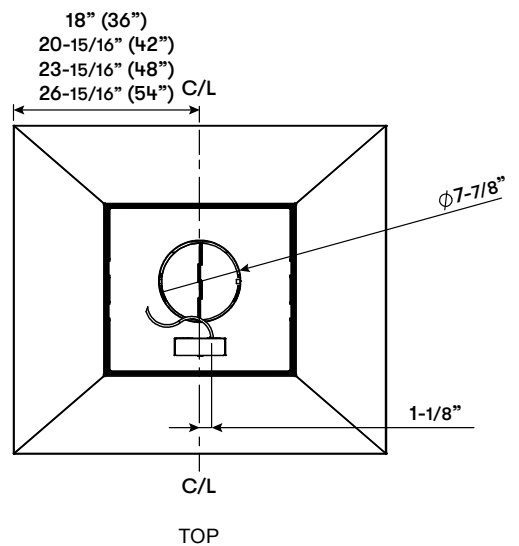

**ACT™ POWERWAVE™**

Optional Wireless Remote Control

**Top Support Frame - top view**

MODEL	AK7736BS	AK7742BS	AK7748BS	AK7754BS
Stainless Steel Size	36"	42"	48"	54"
<b>BLOWER PERFORMANCE</b>				
Included Single Blower	200-750 CFM, 0.5-7 Sones	200-750 CFM, 0.5-7 Sones	200-750 CFM, 0.5-7 Sones	200-750 CFM, 0.5-7 Sones
ACT 590 CFM (Min. - Max.)*	200-590 CFM	200-590 CFM	200-590 CFM	200-590 CFM
ACT 390 CFM (Min. - Max.)*	200-390 CFM	200-390 CFM	200-390 CFM	200-390 CFM
ACT 290 CFM (Min. - Max.)*	200-290 CFM	200-290 CFM	200-290 CFM	200-290 CFM
Optional Dual Blower	350-1,300 CFM, 1-8 Sones	350-1,300 CFM, 1-8 Sones	350-1,300 CFM, 1-8 Sones	350-1,300 CFM, 1-8 Sones
<b>FEATURES</b>				
ACT™ Technology	590, 390, 290, Single Blower Only	590, 390, 290, Single Blower Only	590, 390, 290, Single Blower Only	590, 390, 290, Single Blower Only
Controls	Electronic LCD	Electronic LCD	Electronic LCD	Electronic LCD
Speed Levels	6**	6**	6**	6**
Auto Delay-Off	Yes	Yes	Yes	Yes
CleanAir Function	Yes	Yes	Yes	Yes
Directional Lighting	LumiLight LED, 6W x2	LumiLight LED, 6W x2	LumiLight LED, 6W x4	LumiLight LED, 6W x4
Tri-Level Lighting	Yes	Yes	Yes	Yes
Filters	Pro Baffle x4	Pro Baffle x4	Pro Baffle x6	Pro Baffle x6
Grease Collection Tray	Yes	Yes	Yes	Yes
Wireless Remote Control	Yes, Optional	Yes, Optional	Yes, Optional	Yes, Optional
Recirculating Option	No	No	No	No
Duct Cover Extension Option	Yes	Yes	Yes	Yes
ADA Compliant	Yes (w/ remote accessory)	Yes (w/ remote accessory)	Yes (w/ remote accessory)	Yes (w/ remote accessory)
<b>DUCT SPECIFICATIONS</b>				
Vertical Single Internal Blower	8" Round	8" Round	8" Round	8" Round
Horizontal Single Internal Blower	NA	NA	NA	NA
Vertical Dual Internal Blower	10" Round	10" Round	10" Round	10" Round
Horizontal Dual Internal Blower	NA	NA	NA	NA
AC POWER (Single Blower)	120V, 60Hz at Max. 5A	120V, 60Hz at Max. 5A	120V, 60Hz at Max. 5A	120V, 60Hz at Max. 5A
AC POWER (Dual Blower)	120V, 60Hz at Max. 8A	120V, 60Hz at Max. 8A	120V, 60Hz at Max. 8A	120V, 60Hz at Max. 8A
<b>OPTIONAL ACCESSORIES</b>				
Wireless Remote Control	14000005	14000005	14000005	14000005
Dual Internal Blower	PBD-1300B	PBD-1300B	PBD-1300B	PBD-1300B
Duct Cover Extension	Z1C-0077	Z1C-0077	Z1C-0177	Z1C-0177
Make-Up Air Kit (Single Blower)	MUA008A	MUA008A	MUA008A	MUA008A
Make-Up Air Kit (Dual Blower)	MUA010A	MUA010A	MUA010A	MUA010A
MOUNTING HEIGHT RANGE***	24" - 36"	24" - 36"	24" - 36"	24" - 36"
WARRANTY	3 years parts, 1 year labor	3 years parts, 1 year labor	3 years parts, 1 year labor	3 years parts, 1 year labor