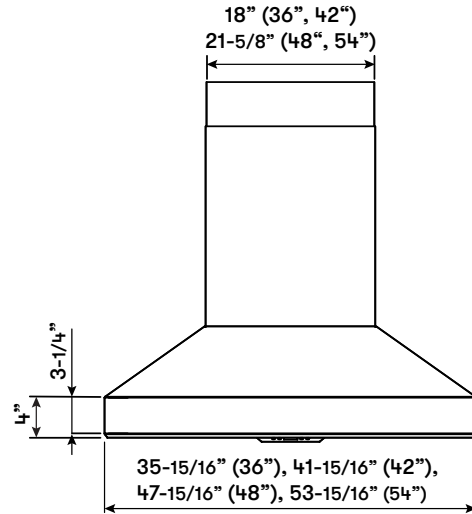

	INTERNAL BLOWER STANDARD	INTERNAL BLOWER with ACT™ AIRFLOW CONTROL TECHNOLOGY™*		
SINGLE BLOWER (INCLUDED) <b>Min. - Max. CFM</b>	200 - 750	200 - 590	200 - 390	200 - 290
SINGLE BLOWER (INCLUDED) <b>Min. - Max. Sones</b>	0.5 - 7	*AIRFLOW CONTROL TECHNOLOGY™ (ACT™) is an exclusive feature built into specific Zephyr hoods which can limit the maximum blower CFM to meet local code requirements.		
DUAL BLOWER (OPTIONAL) <b>Min. - Max. CFM</b>	350 - 1,300			
DUAL BLOWER (OPTIONAL) <b>Min. - Max. Sones</b>	1 - 8			