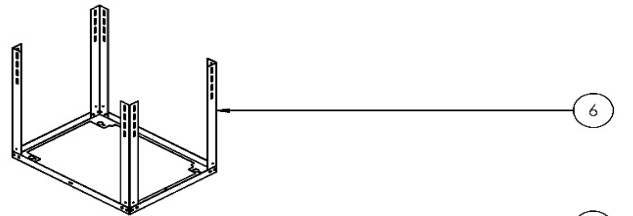

AK7748BS
AK7754BS

Titan Island

AK7748BS, AK7754BS

Ref #	Part #	Description	Qty.
1	50050206	Upper Duct Cover	2
2	50050207	Lower Duct Cover	2
3	54110120	Upper Support Frame	1
4	54110119	Diagonal Support Bracket	2
5	54140279	Rectangular Support Bracket	1
6	54110121	Lower Support Frame	1
7	54050084	8 Inch Round Transition Collar	1
9	11030144	Electrical Cord	1
10	56200085	Electrical Box	1
11	56210112	LED PCB Box Cover	1
12	11010132	LED Control Board	1
13	56200079	LED PCB Box	1
14	11010149	Main Control Board	1
15	56200051	Component Box	1
16	54140329	Electronics Bracket	1
17	56210111	Electrical Hole Wiring Cover	2
18	54140236	Single Blower Bracket	1
19	12120086	PowerWave Blower	1
20	56130040	Residue Tray	2
21	50210036	Pro Baffle Filter	6
22	54140282	Center Bracket, AK7748BS	2
22	54140357	Center Bracket, AK7754BS	2
24	50110390	Light Panel, AK7748BS	1
24	50110424	Light Panel, AK7754BS	1
25	Z0B0052	Swivel LumiLight LED, 6W	4
26	54140238	Switch Bracket	1
27	11000166	Switch Assembly	1
28	52110026	Switch Housing	1
29	05000174	Hardware Packet	1