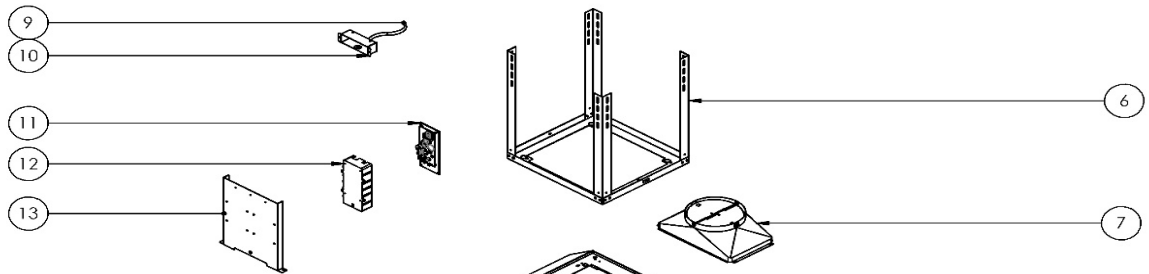

AK7736BS
AK7742BS

AK7736BS, AK7742BS

Ref #	Part #	Description	Qty.
1	50050204	Upper Duct Cover	2
2	50050205	Lower Duct Cover	2
3	54110117	Upper Support Frame	1
4	54110119	Diagonal Support Bracket	2
5	54140278	Rectangular Support Bracket	1
6	54110118	Lower Support Frame	1
7	54050084	8 Inch Round Transition Collar	1
9	11030144	Electrical Cord	1
10	56200085	Electrical Box	1
11	11010149	Control Board	1
12	56200051	Component Box	1
13	54140326	Electronics Bracket	1
14	56210111	Electrical Hole Wiring Cover	2
15	54140236	Single Blower Bracket	1
16	12120086	PowerWave Blower	1
17	56130039	Residue Tray	2
18	50210036	Pro Baffle Filter	4
19	50120167	Right Side Panel (AK7736BS)	2
19	50120168	Right Side Panel (AK7742BS)	2
20	54140280	Front Bracket (AK7736BS)	2
22	50120169	Left Side Panel (AK7736BS)	2
22	50120170	Left Side Panel (AK7742BS)	2
23	50110388	Light Panel (AK7736BS)	1
23	50110389	Light Panel (AK7742BS)	1
24	Z0B0052	Swivel LumiLight LED, 6W	2
25	54140238	Switch Bracket	1
26	11000166	Switch Assembly	1
27	52110026	Switch Housing	1
28	05000174	Hardware Packet	1