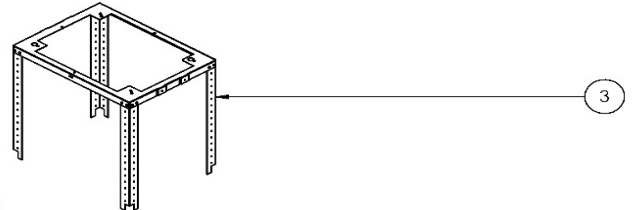

AK7748BS
AK7754BS

Titan Island

AK7748BS, AK7754BS

Ref #	Part #	Description	Qty.
1	50050206	Upper Duct Cover	2
2	50050207	Lower Duct Cover	2
3	54110120	Upper Support Frame	1
4	54110119	Diagonal Support Bracket	2
5	54140279	Rectangular Support Bracket	1
6	54110121	Lower Support Frame	1
7	54050084	8 Inch Round Transition Collar	1
9	11030144	Electrical Cord	1
10	56200085	Electrical Box	1
11	56210112	LED PCB Box Cover	1
12	11010132	LED Control Board	1
13	56200079	LED PCB Box	1
14	11010149	Main Control Board	1
15	56200051	Component Box	1
16	54140329	Electronics Bracket	1
17	56210111	Electrical Hole Wiring Cover	2
18	54140236	Single Blower Bracket	1
19	12120086	PowerWave Blower	1
20	56130040	Residue Tray	2
21	50210036	Pro Baffle Filter	6
22	54140282	Center Bracket, AK7748BS	2
22	54140357	Center Bracket, AK7754BS	2
24	50110390	Light Panel, AK7748BS	1
24	50110424	Light Panel, AK7754BS	1
25	Z0B0052	Swivel LumiLight LED, 6W	4
26	54140238	Switch Bracket	1
27	11000166	Switch Assembly	1
28	52110026	Switch Housing	1
29	05000174	Hardware Packet	1