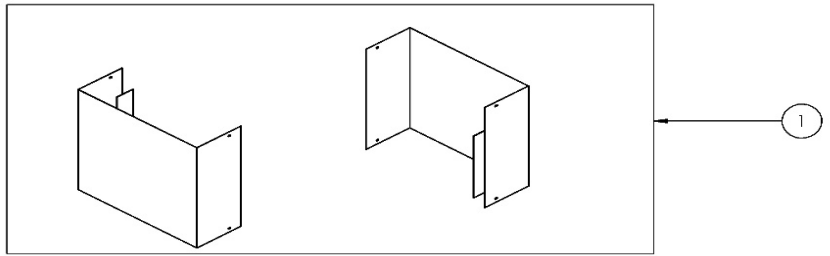

AK7748BS
AK7754BS

Titan Island

AK7748BS, AK7754BS

Ref #	Part #	Description	Qty.
1	50050206	Upper Duct Cover	2
2	50050207	Lower Duct Cover	2
3	54110120	Upper Support Frame	1
4	54110119	Diagonal Support Bracket	2
5	54140279	Rectangular Support Bracket	1
6	54110121	Lower Support Frame	1
7	54050084	8 Inch Round Transition Collar	1
9	11030144	Electrical Cord	1
10	56200085	Electrical Box	1
11	56210112	LED PCB Box Cover	1
12	11010132	LED Control Board	1
13	56200079	LED PCB Box	1
14	11010149	Main Control Board	1
15	56200051	Component Box	1
16	54140329	Electronics Bracket	1
17	56210111	Electrical Hole Wiring Cover	2
18	54140236	Single Blower Bracket	1
19	12120086	PowerWave Blower	1
20	56130040	Residue Tray	2
21	50210036	Pro Baffle Filter	6
22	54140282	Center Bracket, AK7748BS	2
22	54140357	Center Bracket, AK7754BS	2
24	50110390	Light Panel, AK7748BS	1
24	50110424	Light Panel, AK7754BS	1
25	Z0B0052	Swivel LumiLight LED, 6W	4
26	54140238	Switch Bracket	1
27	11000166	Switch Assembly	1
28	52110026	Switch Housing	1
29	05000174	Hardware Packet	1