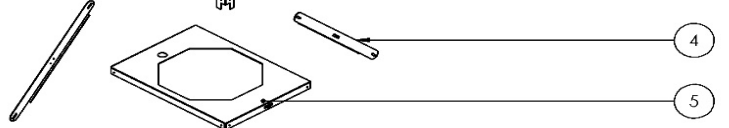

AK7748BS
AK7754BS

Titan Island

AK7748BS, AK7754BS

Ref #	Part #	Description	Qty.
1	50050206	Upper Duct Cover	2
2	50050207	Lower Duct Cover	2
3	54110120	Upper Support Frame	1
4	54110119	Diagonal Support Bracket	2
5	54140279	Rectangular Support Bracket	1
6	54110121	Lower Support Frame	1
7	54050084	8 Inch Round Transition Collar	1
9	11030144	Electrical Cord	1
10	56200085	Electrical Box	1
11	56210112	LED PCB Box Cover	1
12	11010132	LED Control Board	1
13	56200079	LED PCB Box	1
14	11010149	Main Control Board	1
15	56200051	Component Box	1
16	54140329	Electronics Bracket	1
17	56210111	Electrical Hole Wiring Cover	2
18	54140236	Single Blower Bracket	1
19	12120086	PowerWave Blower	1
20	56130040	Residue Tray	2
21	50210036	Pro Baffle Filter	6
22	54140282	Center Bracket, AK7748BS	2
22	54140357	Center Bracket, AK7754BS	2
24	50110390	Light Panel, AK7748BS	1
24	50110424	Light Panel, AK7754BS	1
25	Z0B0052	Swivel LumiLight LED, 6W	4
26	54140238	Switch Bracket	1
27	11000166	Switch Assembly	1
28	52110026	Switch Housing	1
29	05000174	Hardware Packet	1