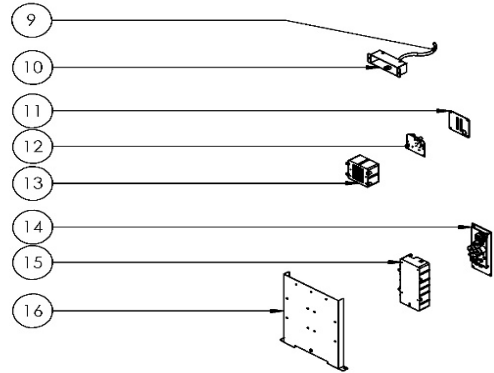

AK7748BS
AK7754BS

Titan Island

AK7748BS, AK7754BS

Ref #	Part #	Description	Qty.
1	50050206	Upper Duct Cover	2
2	50050207	Lower Duct Cover	2
3	54110120	Upper Support Frame	1
4	54110119	Diagonal Support Bracket	2
5	54140279	Rectangular Support Bracket	1
6	54110121	Lower Support Frame	1
7	54050084	8 Inch Round Transition Collar	1
9	11030144	Electrical Cord	1
10	56200085	Electrical Box	1
11	56210112	LED PCB Box Cover	1
12	11010132	LED Control Board	1
13	56200079	LED PCB Box	1
14	11010149	Main Control Board	1
15	56200051	Component Box	1
16	54140329	Electronics Bracket	1
17	56210111	Electrical Hole Wiring Cover	2
18	54140236	Single Blower Bracket	1
19	12120086	PowerWave Blower	1
20	56130040	Residue Tray	2
21	50210036	Pro Baffle Filter	6
22	54140282	Center Bracket, AK7748BS	2
22	54140357	Center Bracket, AK7754BS	2
24	50110390	Light Panel, AK7748BS	1
24	50110424	Light Panel, AK7754BS	1
25	Z0B0052	Swivel LumiLight LED, 6W	4
26	54140238	Switch Bracket	1
27	11000166	Switch Assembly	1
28	52110026	Switch Housing	1
29	05000174	Hardware Packet	1