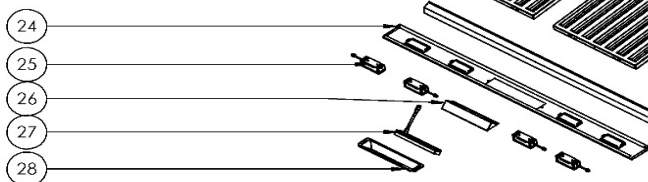

AK7748BS
AK7754BS

Titan Island

AK7748BS, AK7754BS

Ref #	Part #	Description	Qty.
1	50050206	Upper Duct Cover	2
2	50050207	Lower Duct Cover	2
3	54110120	Upper Support Frame	1
4	54110119	Diagonal Support Bracket	2
5	54140279	Rectangular Support Bracket	1
6	54110121	Lower Support Frame	1
7	54050084	8 Inch Round Transition Collar	1
9	11030144	Electrical Cord	1
10	56200085	Electrical Box	1
11	56210112	LED PCB Box Cover	1
12	11010132	LED Control Board	1
13	56200079	LED PCB Box	1
14	11010149	Main Control Board	1
15	56200051	Component Box	1
16	54140329	Electronics Bracket	1
17	56210111	Electrical Hole Wiring Cover	2
18	54140236	Single Blower Bracket	1
19	12120086	PowerWave Blower	1
20	56130040	Residue Tray	2
21	50210036	Pro Baffle Filter	6
22	54140282	Center Bracket, AK7748BS	2
22	54140357	Center Bracket, AK7754BS	2
24	50110390	Light Panel, AK7748BS	1
24	50110424	Light Panel, AK7754BS	1
25	Z0B0052	Swivel LumiLight LED, 6W	4
26	54140238	Switch Bracket	1
27	11000166	Switch Assembly	1
28	52110026	Switch Housing	1
29	05000174	Hardware Packet	1