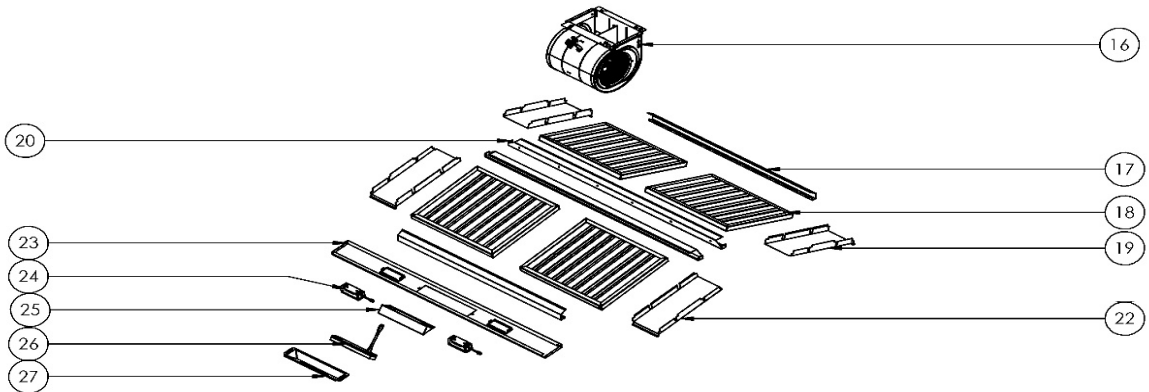

AK7736BS
AK7742BS

AK7736BS, AK7742BS

Ref #	Part #	Description	Qty.
1	50050204	Upper Duct Cover	2
2	50050205	Lower Duct Cover	2
3	54110117	Upper Support Frame	1
4	54110119	Diagonal Support Bracket	2
5	54140278	Rectangular Support Bracket	1
6	54110118	Lower Support Frame	1
7	54050084	8 Inch Round Transition Collar	1
9	11030144	Electrical Cord	1
10	56200085	Electrical Box	1
11	11010149	Control Board	1
12	56200051	Component Box	1
13	54140326	Electronics Bracket	1
14	56210111	Electrical Hole Wiring Cover	2
15	54140236	Single Blower Bracket	1
16	12120086	PowerWave Blower	1
17	56130039	Residue Tray	2
18	50210036	Pro Baffle Filter	4
19	50120167	Right Side Panel (AK7736BS)	2
19	50120168	Right Side Panel (AK7742BS)	2
20	54140280	Front Bracket (AK7736BS)	2
22	50120169	Left Side Panel (AK7736BS)	2
22	50120170	Left Side Panel (AK7742BS)	2
23	50110388	Light Panel (AK7736BS)	1
23	50110389	Light Panel (AK7742BS)	1
24	Z0B0052	Swivel LumiLight LED, 6W	2
25	54140238	Switch Bracket	1
26	11000166	Switch Assembly	1
27	52110026	Switch Housing	1
28	05000174	Hardware Packet	1