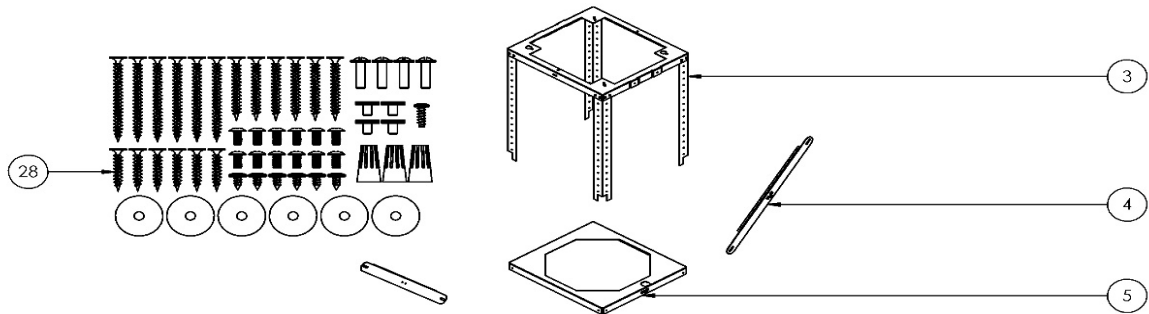

AK7736BS
AK7742BS

AK7736BS, AK7742BS

Ref #	Part #	Description	Qty.
1	50050204	Upper Duct Cover	2
2	50050205	Lower Duct Cover	2
3	54110117	Upper Support Frame	1
4	54110119	Diagonal Support Bracket	2
5	54140278	Rectangular Support Bracket	1
6	54110118	Lower Support Frame	1
7	54050084	8 Inch Round Transition Collar	1
9	11030144	Electrical Cord	1
10	56200085	Electrical Box	1
11	11010149	Control Board	1
12	56200051	Component Box	1
13	54140326	Electronics Bracket	1
14	56210111	Electrical Hole Wiring Cover	2
15	54140236	Single Blower Bracket	1
16	12120086	PowerWave Blower	1
17	56130039	Residue Tray	2
18	50210036	Pro Baffle Filter	4
19	50120167	Right Side Panel (AK7736BS)	2
19	50120168	Right Side Panel (AK7742BS)	2
20	54140280	Front Bracket (AK7736BS)	2
22	50120169	Left Side Panel (AK7736BS)	2
22	50120170	Left Side Panel (AK7742BS)	2
23	50110388	Light Panel (AK7736BS)	1
23	50110389	Light Panel (AK7742BS)	1
24	Z0B0052	Swivel LumiLight LED, 6W	2
25	54140238	Switch Bracket	1
26	11000166	Switch Assembly	1
27	52110026	Switch Housing	1
28	05000174	Hardware Packet	1