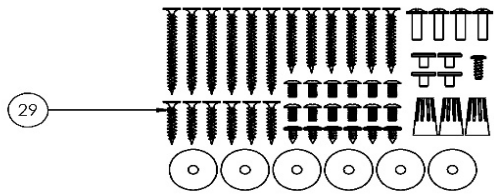

AK7748BS
AK7754BS

Titan Island

AK7748BS, AK7754BS

Ref #	Part #	Description	Qty.
1	50050206	Upper Duct Cover	2
2	50050207	Lower Duct Cover	2
3	54110120	Upper Support Frame	1
4	54110119	Diagonal Support Bracket	2
5	54140279	Rectangular Support Bracket	1
6	54110121	Lower Support Frame	1
7	54050084	8 Inch Round Transition Collar	1
9	11030144	Electrical Cord	1
10	56200085	Electrical Box	1
11	56210112	LED PCB Box Cover	1
12	11010132	LED Control Board	1
13	56200079	LED PCB Box	1
14	11010149	Main Control Board	1
15	56200051	Component Box	1
16	54140329	Electronics Bracket	1
17	56210111	Electrical Hole Wiring Cover	2
18	54140236	Single Blower Bracket	1
19	12120086	PowerWave Blower	1
20	56130040	Residue Tray	2
21	50210036	Pro Baffle Filter	6
22	54140282	Center Bracket, AK7748BS	2
22	54140357	Center Bracket, AK7754BS	2
24	50110390	Light Panel, AK7748BS	1
24	50110424	Light Panel, AK7754BS	1
25	Z0B0052	Swivel LumiLight LED, 6W	4
26	54140238	Switch Bracket	1
27	11000166	Switch Assembly	1
28	52110026	Switch Housing	1
29	05000174	Hardware Packet	1