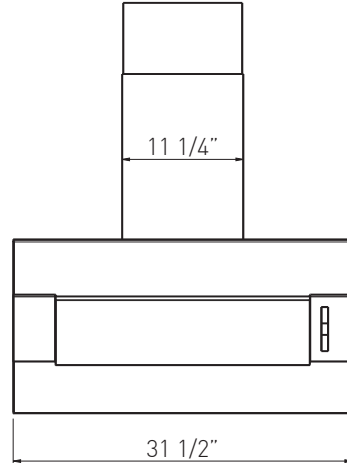

†Mounting height refers to distance between top of a 36" tall cooking surface and bottom of hood.

Shown with Optional Duct Cover

Shown without Optional Duct Cover

Wireless Remote Control

Front

Side

Back