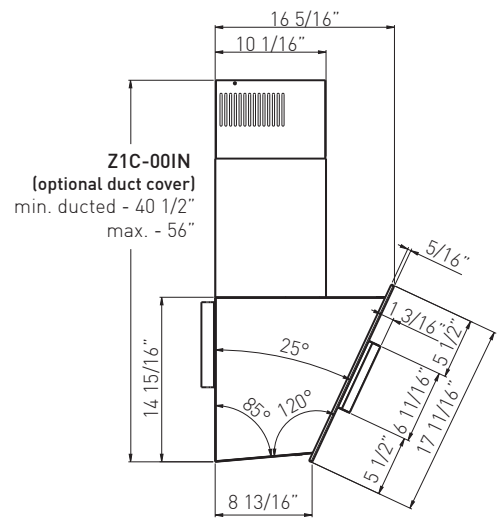

## HOOD HEIGHT CALCULATOR - With Duct Cover

CEILING HEIGHT	8'	8.5'	9'	9.5'	10'	10.5'	11'	12'
MOUNTING HEIGHT†	NA	22" - 25.5"	22" - 31.5"	22" - 32"	28" - 32"	NA	NA	NA

\*Blower sold separately.

\*\*CleanAir turns your hood on once every four hours for 10 minutes on speed one.

\*\*\*10" round duct connects to external and in-line blower. Must transition from 10" to 8" before duct passes through ceiling. A 10" to 8" adapter is included with external and in-line blowers.

\*\*\*\*AC power listed above is for hood with lights only. For blower specifications please refer to the blower spec sheet.

†Mounting height refers to distance between top of a 36" tall cooking surface and bottom of hood.

Shown with Optional Duct Cover

Shown without Optional Duct Cover

Wireless Remote Control

Front

Side

Back