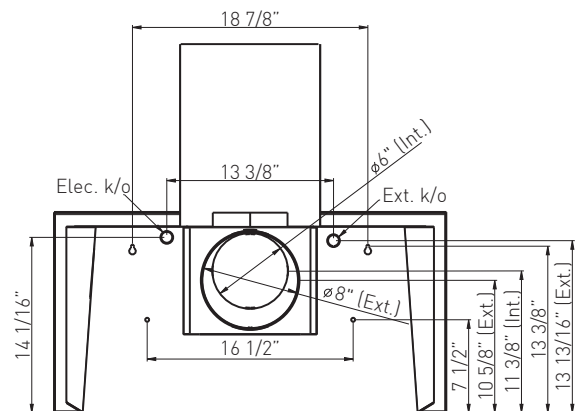

\*\*\*10" round duct connects to external and in-line blower. Must transition from 10" to 8" before duct passes through ceiling. A 10" to 8" adapter is included with external and in-line blowers.

\*\*\*\*AC power listed above is for hood with lights only. For blower specifications please refer to the blower spec sheet.

†Mounting height refers to distance between top of a 36" tall cooking surface and bottom of hood.

Shown with Optional Duct Cover

Shown without Optional Duct Cover

Wireless Remote Control

Front

Side

Back