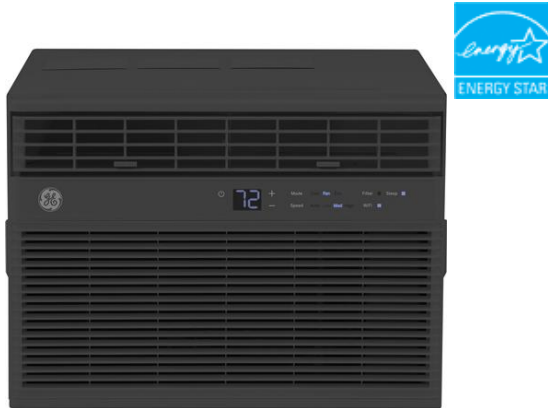

# GE® 10,000 BTU Smart Electronic Window Air Conditioner for Medium Rooms up to 450 sq. ft., Black Model# AHHW10BC

- Cools Medium Rooms - 10,000 BTU cooling capacity offers maximum comfort in rooms up to 450 square feet
- Built-In WiFi - Use the SmarthQ app to control and monitor this WiFi enabled smart air conditioner from anywhere, giving you connected peace of mind
- Maximum Comfort Cool - Three cooling settings and fan speeds provide total flexibility with optimal home comfort and air conditioner efficiency
- Voice Control - Use voice commands to control the unit after connecting it to a smart speaker like Amazon Alexa or Google Assistant
- Energy Reporting - Monitor air conditioner energy consumption with reports that show how much you've used, so you can maximize savings and enjoy a truly connected performance
- Geolocation - Geofence technology pinpoints your smartphone location then automatically adjusts the smart air conditioner settings for when you're home
- Eco Mode - The air conditioner Eco Mode automatically turns off the fan and compressor when the room is cool enough, reducing your utility costs
- Filter Reminder - Get a filter change reminder when the filter needs cleaning, so you can keep the unit performing at its best
- Electronic Thermostat with Remote - Digital controls with included remote make it easy to adjust and manage your settings from anywhere in your room