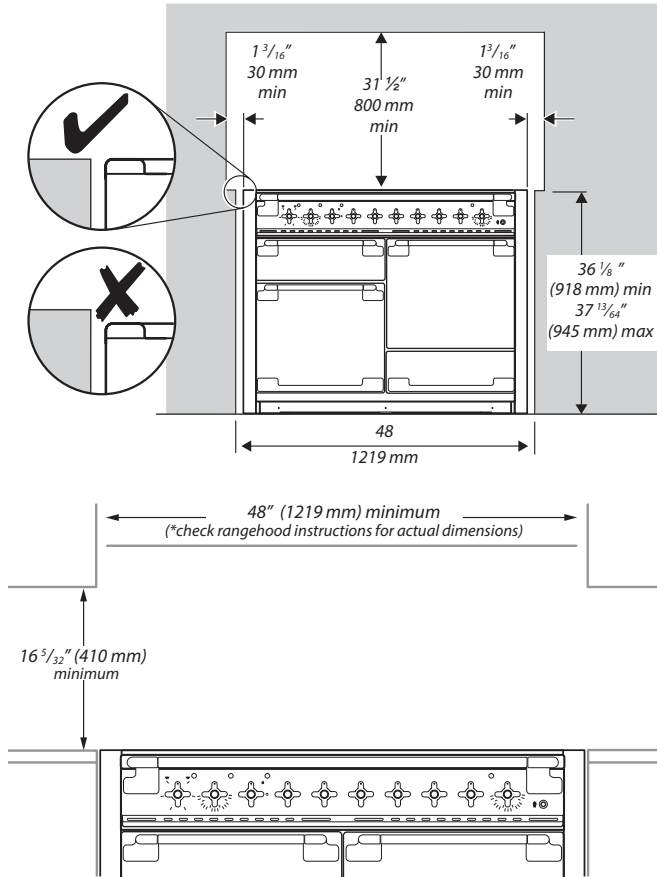

AEL48IN

Technical Details

Circuit Breaker (A)	50A
Volts (V)	240V
Frequency (Hz)	60Hz
Plug Type	4 Wire
Power Cord Length	48"
Energy Source	Electric

Dimensions & Weights

Appliance Dimensions	47 9/16" W x 28 7/16" D x 36 1/8" H
Depth with Door Open	46 1/8"
Weight	357 lbs.
Shipping Weight	390 lbs.
Package Dimensions	49 1/4" W x 31" D x 46 1/2" H

General Properties

Oven Capacity	6 cu. ft.
Cooking Modes Main Cavity - Right side	Convection Bake 2.8 cu. ft.
Cooking Modes Second Cavity - Left side	Multi-function Oven with 7 Cooking Modes 2.8 cu. ft.
Cooking Modes Third Cavity - Broiler	Dual-element with 8-pass 2,300W .5 cu. ft.
Cleaning Type	EasyClean™ Enamel
Controls	Knobs on fascia

Oven Performance

Main Cavity - Right side	2,500W
Second Cavity - Left side	2,500W
Third Cavity - Broiler	2,300W
Broiler Type	8 Pass Radiant Heat

Cooktop Performance

Cooktop Dimensions	43" W x 21 1/2" D
Number of Zones	5
Power of Front Left Zone: 6" dia.	1,400 watts with 2,200 watt Boost
Power of Back Left Zone: 7" dia.	1,850 watts with 3,000 watt Boost
Power of Center Zone: 10" dia.	2,300 watts with 3,700 watt Boost
Power of Front Right Zone: 7" dia.	1,850 watts with 3,000 watt Boost
Power of Back Right Zone: 7" dia.	1,850 watts with 3,000 watt Boost

Elise

48" Induction Range

An Elegant Statement
of Superior Performance

AEL48IN

Gloss Black

Matte Black

White

Scarlet