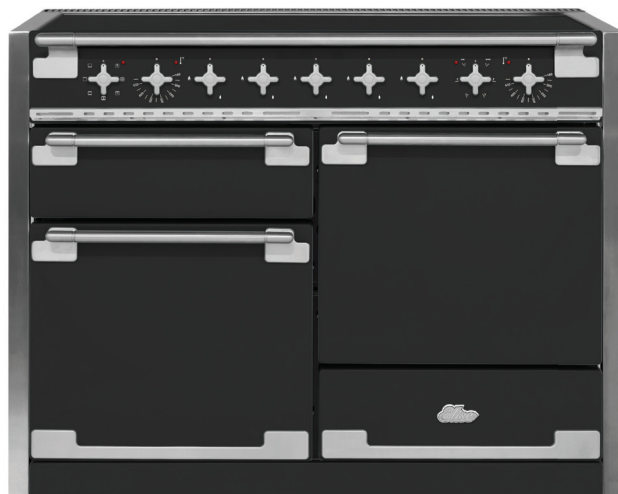

Elise

48" Induction Range

L'Elise, s'il vous plaît

"The Elise, please"

An Elegant Statement of Superior Performance

AEL48IN

Oven Features

- Over 6 cubic feet of oven space amongst 3 separate ovens maximize space and reduce energy consumption
- One extra-large 7-Mode Multi-Function™ Oven (left oven) tailored to your cooking needs with Defrost, Convection, Convection Broiling, Fan Assist Bake, Conventional, Browning and Base Heat
- A second extra-large true European convection oven (right oven)
- Each large oven features 2 heavy-duty stainless steel racks, and 1 removable telescopic shelf with 5 rack positions
- Powerful dual-element Broiler with an 8-pass, 2,300 watt broiler - ready to cook in just 5 minutes
- Glide Out Broiler System™ with Full Broil and Half Broil mode to provide complete coverage with adjustable heights and extendable gliding tray spacious enough to cook six 6-oz steaks at once
- Distinguished brushed stainless steel control knobs give a touch of elegant detail
- Spacious storage drawer with rubber mat to protect and store your cookware
- EasyClean™ Technology with black enamel interior

Cooktop Features

- Extra-large ceramic glass induction cooktop with 5 induction burners
- Induction cooktop makes use of 90% of the available heat compared to just 55% with that of a gas burner
- Efficient induction cooking surface with the following features:
 - Each zone offers a boost in power
 - Residual heat indicator
 - 9 power settings giving instant response
 - Automatic heat up per zone
 - Low temperature and simmering setting
 - Overheat detection
 - Child safety lock
 - Generous cooking space with three 7" dia., one 6" dia. and one 10" dia. defined pan areas
- Built-in pan recognition sensors automatically turn the burner off when not in use saving energy and increasing safety while the Child Lock feature protects little hands

Elise

48" Induction Range

An Elegant Statement
of Superior Performance

AEL48IN

Gloss Black

Matte Black

White

Scarlet