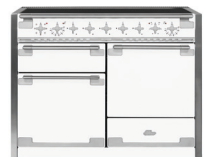

Elise

48" Induction Range

An Elegant Statement
of Superior Performance

AEL48IN

Gloss Black

Matte Black

White

Scarlet