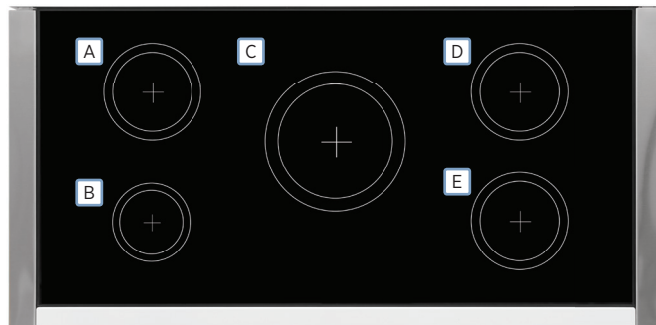

Elise
by AGA

AGA Kitchen Concierge
800-525-5601

www.aga-ranges.com