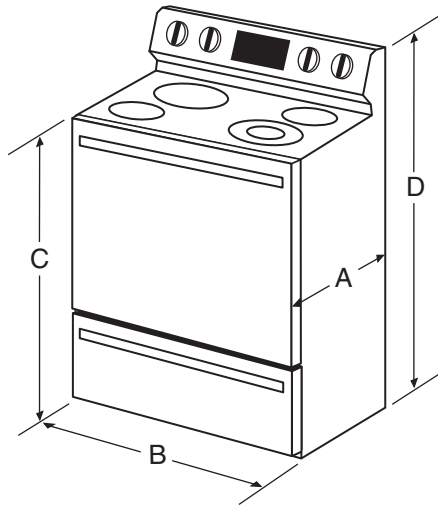

## 30" FREE-STANDING ELECTRIC RANGE

Style of product may vary from picture

### PRODUCT DIMENSIONS

	INCHES	CENTIMETERS
A <sup>2</sup>	25	63.5
B	29 7/8	75.9
C <sup>3</sup>	36	91.4
D <sup>3</sup>	46 3/4	118.7

### NOTES:

1. Provide for 120/208, 120/240 volt outlet per applicable cord in this area.  
16" (40.6 cm) W x 5 3/4" (14.6 cm) H, located 7" from side wall.
2. Depth excluding handle. Dimension given is from wall to front of oven door.
3. May vary slightly depending upon leveling legs.