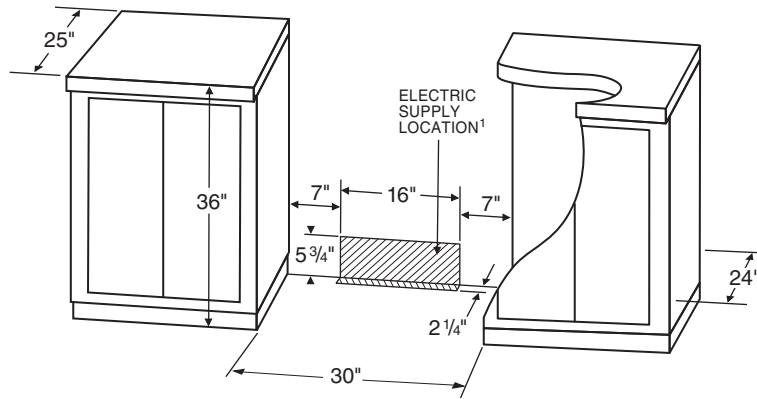

## 30" FREE-STANDING ELECTRIC RANGE

Style of product may vary from picture

### PRODUCT DIMENSIONS

	INCHES	CENTIMETERS
A <sup>2</sup>	25	63.5
B	29 7/8	75.9
C <sup>3</sup>	36	91.4
D <sup>3</sup>	46 3/4	118.7

### NOTES:

1. Provide for 120/208, 120/240 volt outlet per applicable cord in this area.  
16" (40.6 cm) W x 5 3/4" (14.6 cm) H, located 7" from side wall.
2. Depth excluding handle. Dimension given is from wall to front of oven door.
3. May vary slightly depending upon leveling legs.