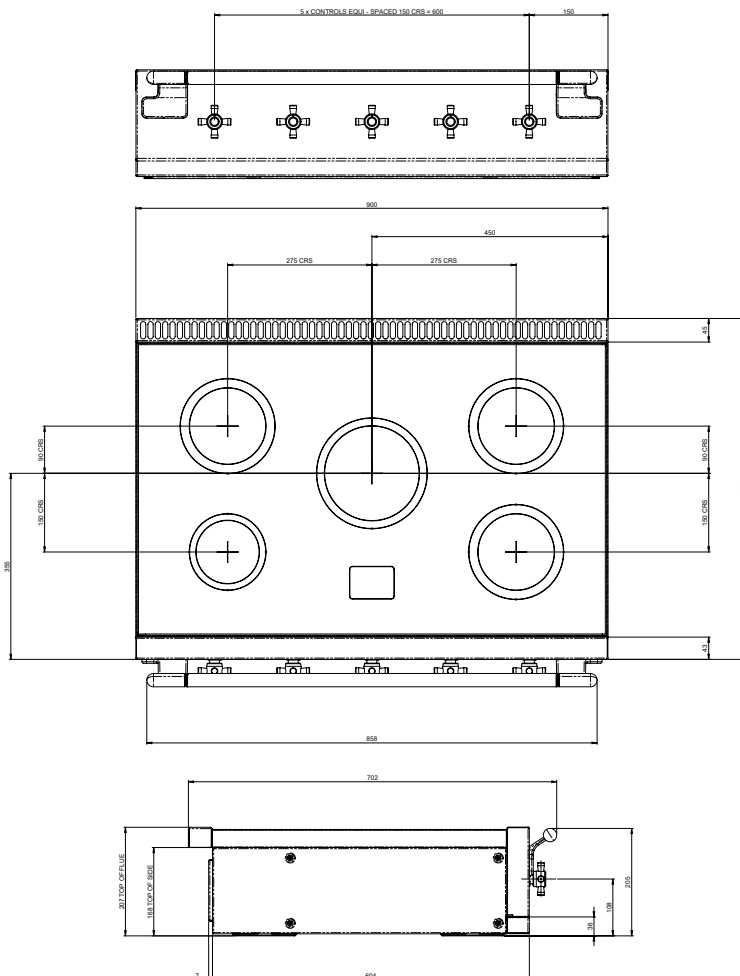

36" ELISE INDUCTION RANGETOP

MODEL: **AEL36INRT**

In the re-imagining of the classic Elise design, AGA took its cues from the modern farmhouse movement itself. Rustic yet refined, the Elise blends old and new in masterful ways, both fresh and timeless, with just a hint of the exquisite.

FEATURES

- Extra-large 35 1/2" W x 21 1/2" D ceramic glass surface with 5 induction burners and facia touch controls efficiently utilizes / transfers / captures 90% of energy generated compared to only 55% with that of a traditional gas burner
- Hob display features: 3700w boost, residual heat indicator, 9 power settings, overheat detection and child safety lock.

36" ELISE INDUCTION RANGETOP

MODEL: **AEL36INRT**

5 BURNER INDUCTION COOKTOP

Cooking zone	Minimum Pan Diameter (Pan base) inches (mm)
Front left	4 3/4" (120)
Rear left	5 1/2" (140)
Center	8 1/4" (160)
Rear right	5 1/2" (140)
Front right	5 1/2" (140)

COUNTERTOP CUTOUT DIMENSIONS FOR 36" RANGETOP