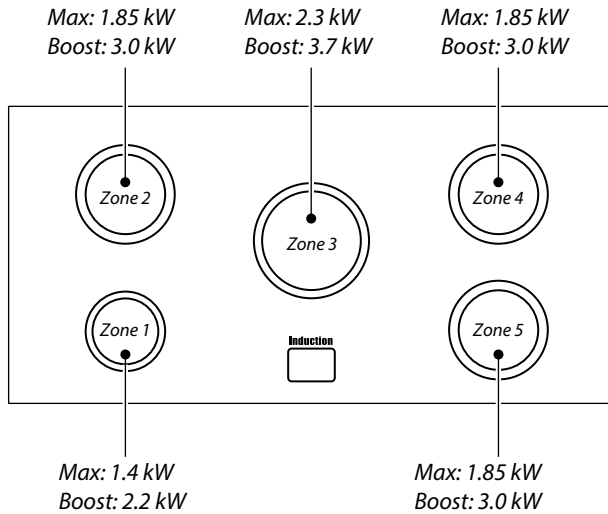

FEATURES

- Extra-large 35 1/2" W x 21 1/2" D ceramic glass surface with 5 induction burners and facia touch controls efficiently utilizes / transfers / captures 90% of energy generated compared to only 55% with that of a traditional gas burner
- Hob display features: 3700w boost, residual heat indicator, 9 power settings, overheat detection and child safety lock.

SPECIFICATIONS

- Electrical Rating: 230V (2 Wire + N + Grd) 60Hz 11.1kW
- Induction element ratings:
 - Front Left:** 1.4 kW (Max) 2.2 kW (Boost)
 - Rear Left:** 1.85 kW (Max) 3.0 kW (Boost)
 - Center:** 2.3 kW (Max) 3.7 kW (Boost)
 - Front Right:** 1.85 kW (Max) 3.0 kW (Boost)
 - Rear Right:** 1.85 kW (Max) 3.0 kW (Boost)
- Product Dimensions: 35 1/2" W x 26 7/10" D x 8" H
- Shipping weight (lbs): 100lbs (includes packaging, no pallet)

36" ELISE INDUCTION RANGETOP

MODEL: **AEL36INRT**

5 BURNER INDUCTION COOKTOP

Cooking zone	Minimum Pan Diameter (Pan base) inches (mm)
Front left	4 3/4" (120)
Rear left	5 1/2" (140)
Center	8 1/4" (160)
Rear right	5 1/2" (140)
Front right	5 1/2" (140)