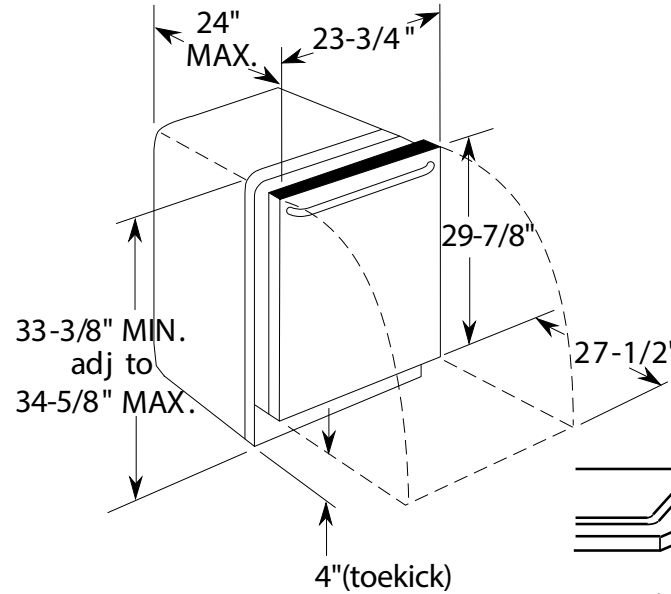

ADT521PGF

GE Artistry™ Series Dishwasher with Top Controls

Dimensions and Installation Information (in inches)

Electrical Rating

Voltage AC.....	120
Hertz.....	60
Total connected load amperage.....	7.1
Calrod® heater watts.....	415/800

For use on adequately wired 120-volt, 15-amp circuit having 2-wire service with a separate ground wire. This appliance must be grounded for safe operation.

Installation Information: Before installing, consult installation instructions packed with product for current dimensional data.