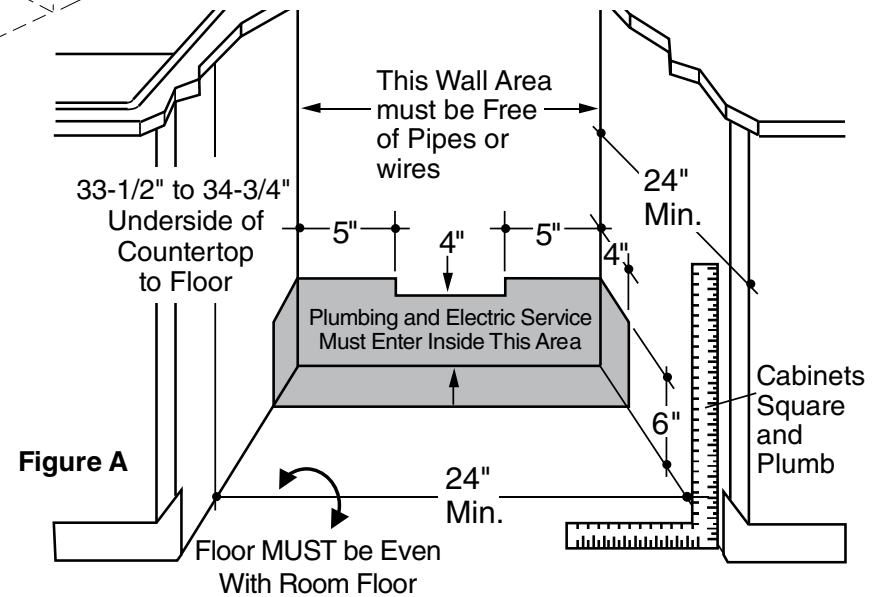

ADT521PGF

GE Artistry™ Series Dishwasher with Top Controls

Dimensions and Installation Information (in inches)

Electrical Rating

Voltage AC.....	120
Hertz.....	60
Total connected load amperage.....	7.1
Calrod® heater watts.....	415/800

For use on adequately wired 120-volt, 15-amp circuit having 2-wire service with a separate ground wire. This appliance must be grounded for safe operation.

Installation Information: Before installing, consult installation instructions packed with product for current dimensional data.