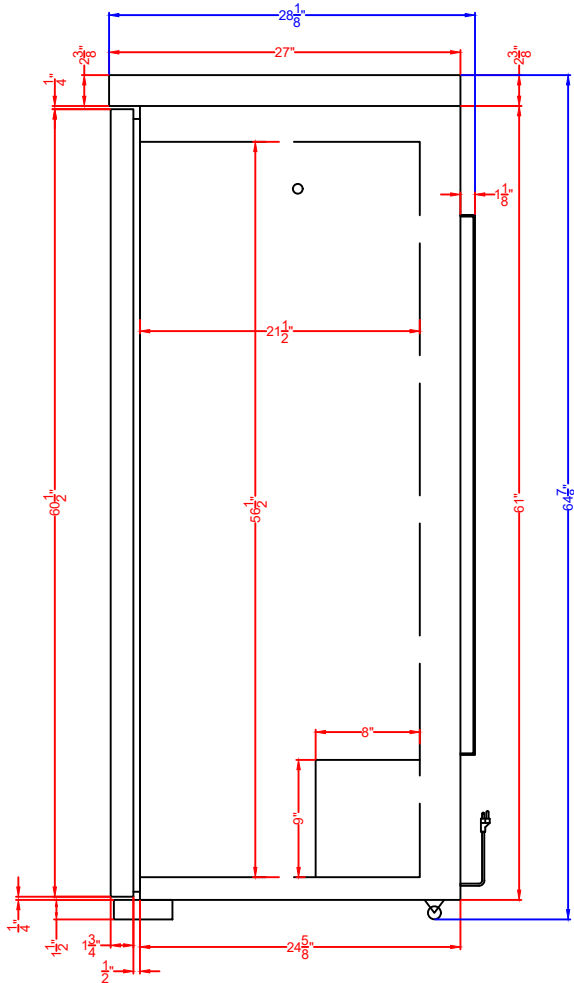

Top

Front

Profile

**ACR1321W**  
**ACR1321WNSF456**  
**Refrigerator**  
**02/21/24**

FELIX STORCH, INC.

[www.accucold.com](http://www.accucold.com)

718-893-3900