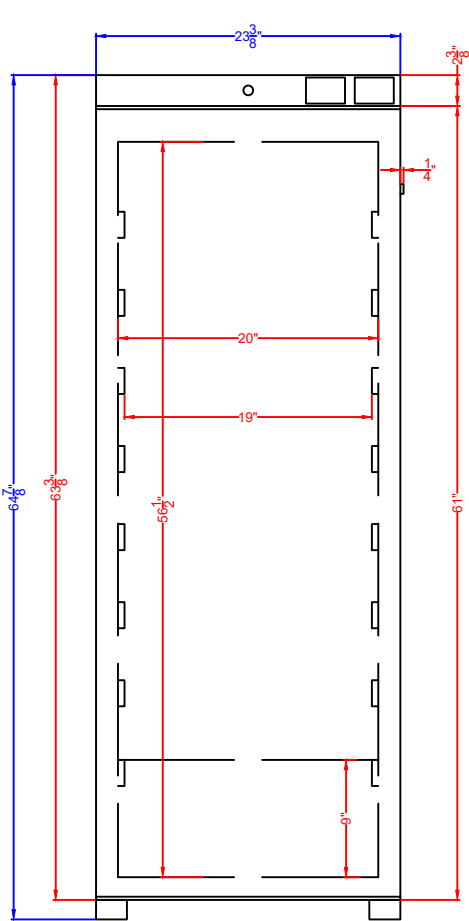

Top

Front

Profile

**ACR1321W**  
**ACR1321WNSF456**  
**Refrigerator**  
**02/21/24**

FELIX STORCH, INC.

[www.accucold.com](http://www.accucold.com)

718-893-3900