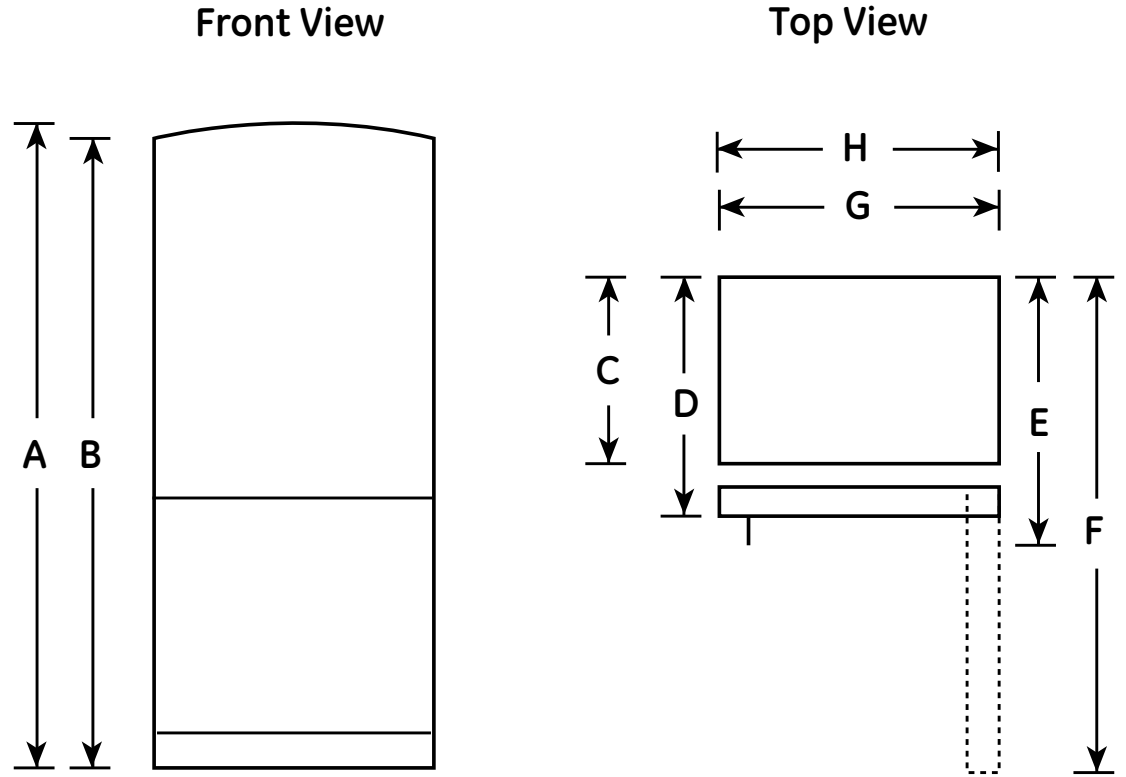

ABE20EGE

GE Artistry™ Series ENERGY STAR® 20.3 Cu. Ft. Bottom Freezer Refrigerator

Dimensions and Installation Information (in inches)

Overall Dimensions	Height to top of hinge (in.) A	66-1/2
	Height to top of case (in.) B	65-3/4
	Case depth without door (in.) C	28-3/4
	Case depth less door handle (in.) D	32-1/2
	Case depth with door handle (in.) E	34-5/8
	Depth with fresh food door open 90° (in.) F	59-3/4
	Width (in.) G	29-3/4
	Width with door open 90° inc. door handle (in.) H	33-1/4
Air Clearances	Each side (in.)	1/8
	Top (in.)	1
	Back (in.)	2