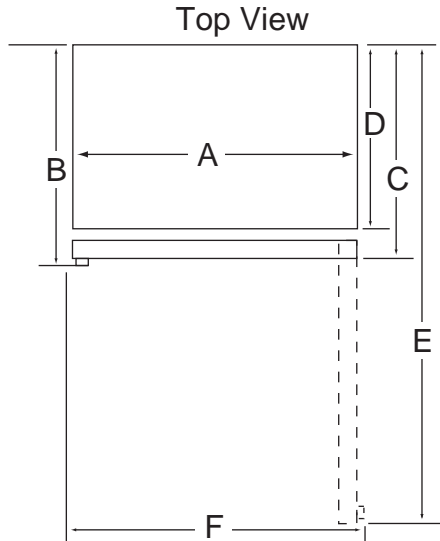

Amana®

BOTTOM-FREEZER REFRIGERATOR

22 Cu. Ft. Models
w/Standard Freezer Door

Dimensions

■	Inches □	Centimeters
A □	32 5/8 □	82.9
B ¹ □	33 □	83.8
C ² □	30 3/4 □	78.1
D □	28 □	71.1
E ³ □	62 1/8 □	157.8
F ⁴ □	34 7/8 □	88.6
G ⁵ □	68 5/8 □	174.3
H ⁶ □	69 7/8 □	177.5

Notes:

1. □ Depth including door handle.
2. □ Depth excluding door handle.
3. □ Depth with doors open 90°.
4. □ Width with doors open 90°.
- including door handle.
5. □ Height excluding door hinge.
6. □ Height including door hinge.