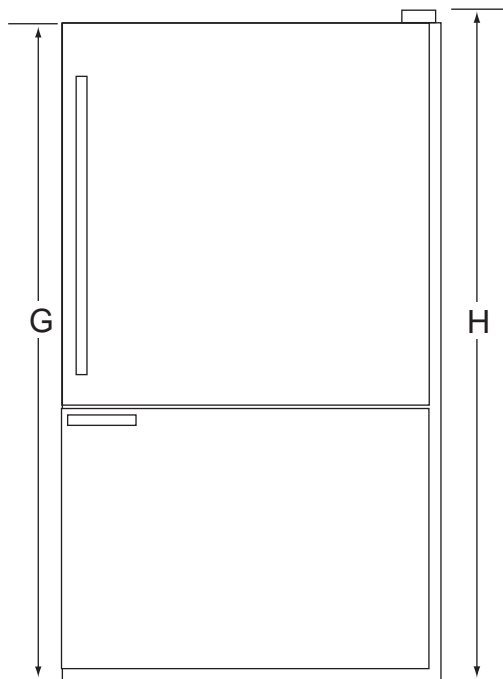

Amana®

BOTTOM-FREEZER REFRIGERATOR

22 Cu. Ft. Models
w/Standard Freezer Door

Dimensions

■	Inches □	Centimeters
A □	32 5/8 □	82.9
B ¹ □	33 □	83.8
C ² □	30 3/4 □	78.1
D □	28 □	71.1
E ³ □	62 1/8 □	157.8
F ⁴ □	34 7/8 □	88.6
G ⁵ □	68 5/8 □	174.3
H ⁶ □	69 7/8 □	177.5

Notes:

1. □ Depth including door handle.
2. □ Depth excluding door handle.
3. □ Depth with doors open 90°.
4. □ Width with doors open 90°.
- including door handle.
5. □ Height excluding door hinge.
6. □ Height including door hinge.