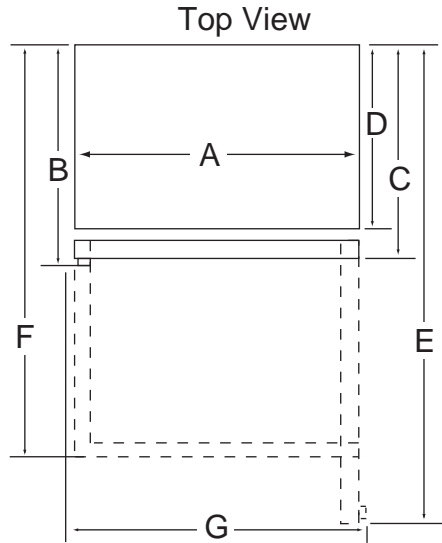

Amana®

BOTTOM-FREEZER REFRIGERATOR

22 Cu. Ft. Models w/pull-out drawer

Dimensions

■	Inches □	Centimeters
A □	32 5/8 □	82.9
B ¹ □	33 □	83.6
C ² □	30 3/4 □	78.1
D □	28 □	71.1
E ³ □	62 1/8 □	157.8
F ⁴ □	51 3/4 □	131.4
G ⁵ □	34 7/8 □	88.6
H ⁶ □	68 5/8 □	174.3
I ⁷ □	69 7/8 □	177.5

Notes:

1. □ Depth including door handle.
2. □ Depth excluding door handle.
3. □ Depth with refrigerator door open 90° .
4. □ Depth with freezer drawer fully extended.
5. □ Width with refrigerator door open 90°
□ including door handle.
6. □ Height excluding door hinge.
7. □ Height including door hinge.