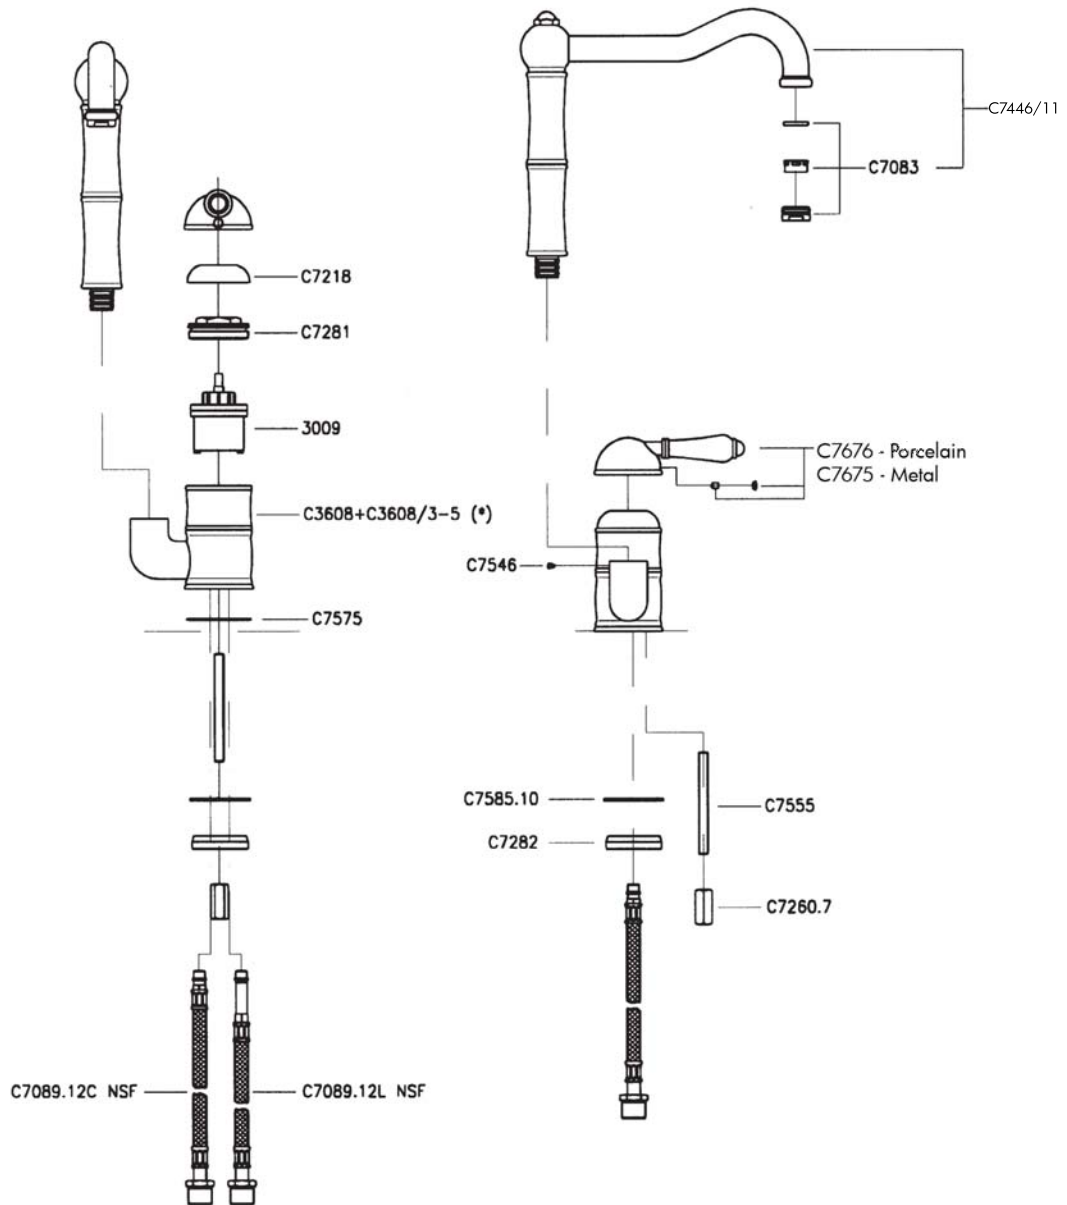

Single Lever Country Faucet With 11" Column Spout

ROHL Country Kitchen Collection

- A3608/11LMWS* (Metal Lever with Handspray)
- A3608/11LPWS* (Porcelain Lever with Handspray)
- A3608/11LMWS* (Metal Lever with Handspray)
- A3608/11LPWS* (Porcelain Lever with Handspray)

FEATURES

- Ceramic disc single lever cartridge
- 11" reach column spout
- Swivel spout
- 1 3/8" cutout

COLORS/FINISHES

- Polished Chrome
- Polished Nickel
- Satin Nickel
- Tuscan Bronze
- Inca Brass

WARRANTY

- Limited Lifetime*
- *No Warranty on Tuscan Brass Finish (TCB)

* For CA/VT, place a "-2" at end of model number for code compliant product. (Example A36081MAPC-2)

Consult your local ROHL showroom for additional information and specifications. For complete warranty details and a list of showrooms, go to www.rohlhome.com.

A3608/11 Spare Parts

(*) NOT AVAILABLE AS SPARE PART

A3608/11WS Spare Parts

ASSEMBLING INSTRUCTION