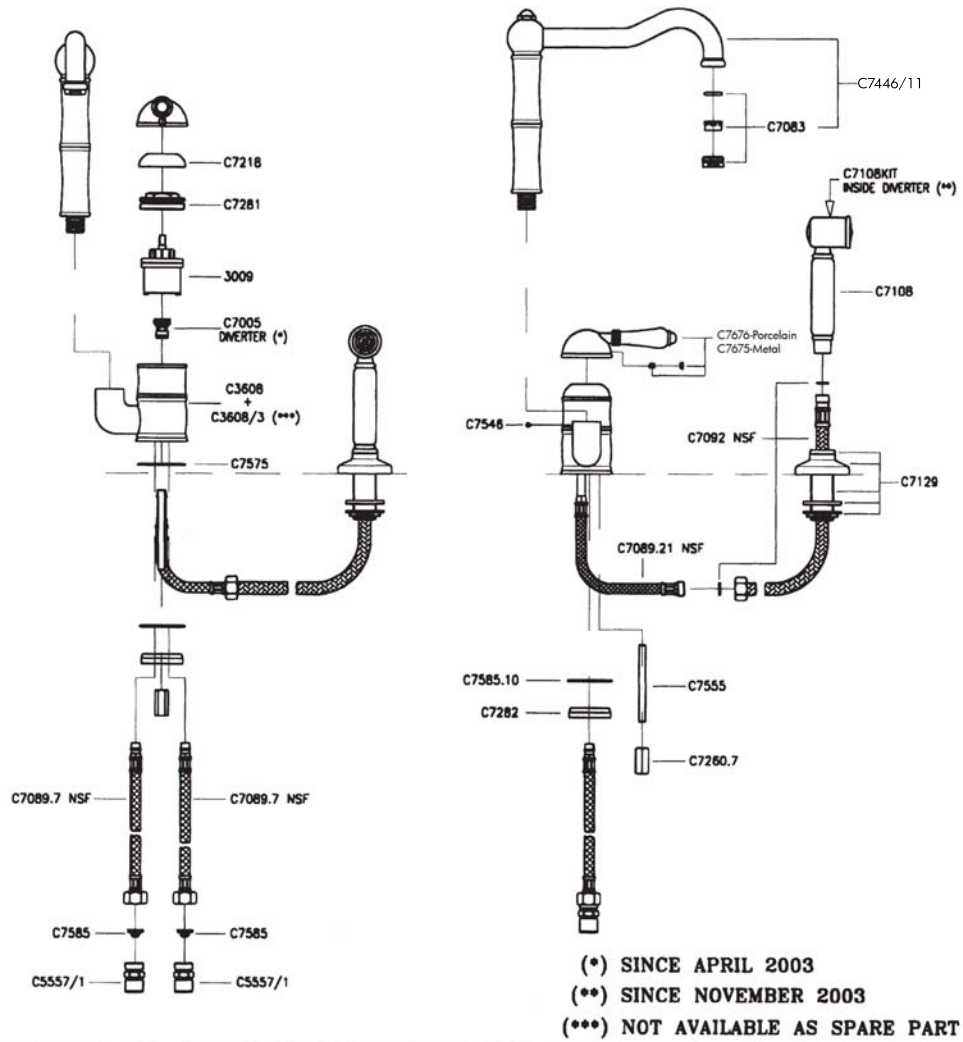

Single Lever Country Faucet With 11" Column Spout

ROHL Country Kitchen Collection

- A3608/11LMWS* (Metal Lever with Handspray)
- A3608/11LPWS* (Porcelain Lever with Handspray)
- A3608/11LMWS* (Metal Lever with Handspray)
- A3608/11LPWS* (Porcelain Lever with Handspray)

FEATURES

- Ceramic disc single lever cartridge
- 11" reach column spout
- Swivel spout
- 1 3/8" cutout

COLORS/FINISHES

- Polished Chrome
- Polished Nickel
- Satin Nickel
- Tuscan Bronze
- Inca Brass

WARRANTY

- Limited Lifetime*
- *No Warranty on Tuscan Brass Finish (TCB)

* For CA/VT, place a "-2" at end of model number for code compliant product. (Example A36081MAPC-2)

Consult your local ROHL showroom for additional information and specifications. For complete warranty details and a list of showrooms, go to www.rohlhome.com.

A3608/11 Spare Parts

(*) NOT AVAILABLE AS SPARE PART

A3608/11WS Spare Parts

ASSEMBLING INSTRUCTION