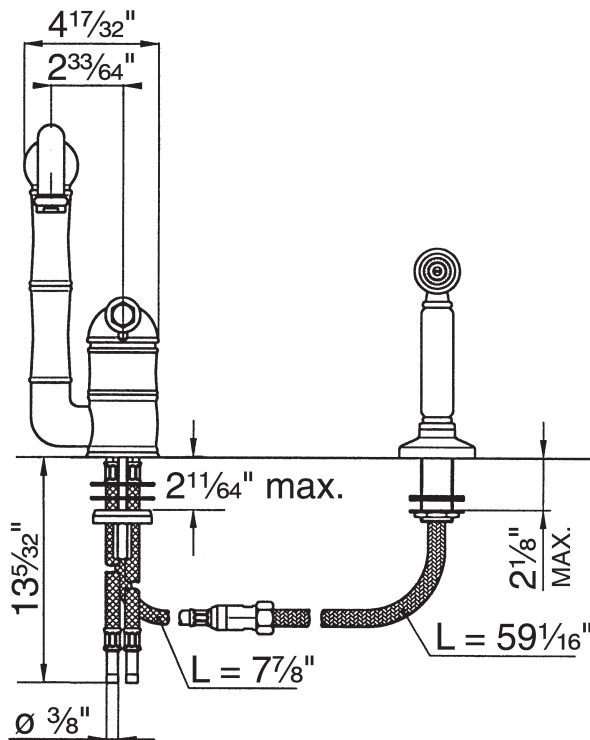

Single Lever Country Faucet With 11" Column Spout

ROHL Country Kitchen Collection

- A3608/11LMWS* (Metal Lever with Handspray)
- A3608/11LPWS* (Porcelain Lever with Handspray)
- A3608/11LMWS* (Metal Lever with Handspray)
- A3608/11LPWS* (Porcelain Lever with Handspray)

FEATURES

- Ceramic disc single lever cartridge
- 11" reach column spout
- Swivel spout
- 1 3/8" cutout

COLORS/FINISHES

- Polished Chrome
- Polished Nickel
- Satin Nickel
- Tuscan Bronze
- Inca Brass

WARRANTY

- Limited Lifetime*
- *No Warranty on Tuscan Brass Finish (TCB)

* For CA/VT, place a "-2" at end of model number for code compliant product. (Example A36081MAPC-2)

Consult your local ROHL showroom for additional information and specifications. For complete warranty details and a list of showrooms, go to www.rohlhome.com.