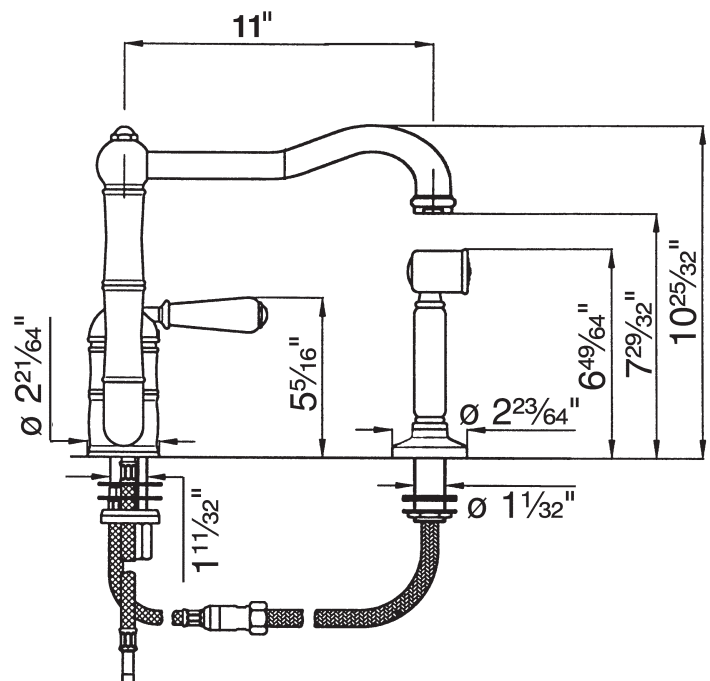

Single Lever Country Faucet With 11" Column Spout

ROHL Country Kitchen Collection

- A3608/11LMWS* (Metal Lever with Handspray)
- A3608/11LPWS* (Porcelain Lever with Handspray)
- A3608/11LMWS* (Metal Lever with Handspray)
- A3608/11LPWS* (Porcelain Lever with Handspray)

FEATURES

- Ceramic disc single lever cartridge
- 11" reach column spout
- Swivel spout
- 1 3/8" cutout

COLORS/FINISHES

- Polished Chrome
- Polished Nickel
- Satin Nickel
- Tuscan Bronze
- Inca Brass

WARRANTY

- Limited Lifetime*
- *No Warranty on Tuscan Brass Finish (TCB)

* For CA/VT, place a "-2" at end of model number for code compliant product. (Example A36081MAPC-2)

Consult your local ROHL showroom for additional information and specifications. For complete warranty details and a list of showrooms, go to www.rohlhome.com.