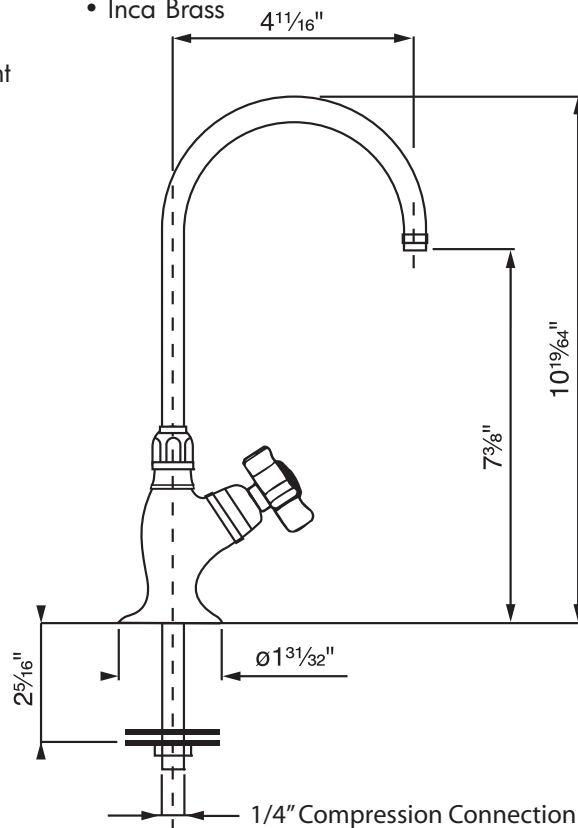

WARRANTY

- Limited Lifetime*

* No Warranty on Tuscan Brass Finish (TCB)

* For CA/VT, place a "-2" at end of model number for code compliant product. (Example A3608LMAPC-2)

Consult your local ROHL showroom for additional information and specifications. For complete warranty details and a list of showrooms, go to www.rohlhome.com.