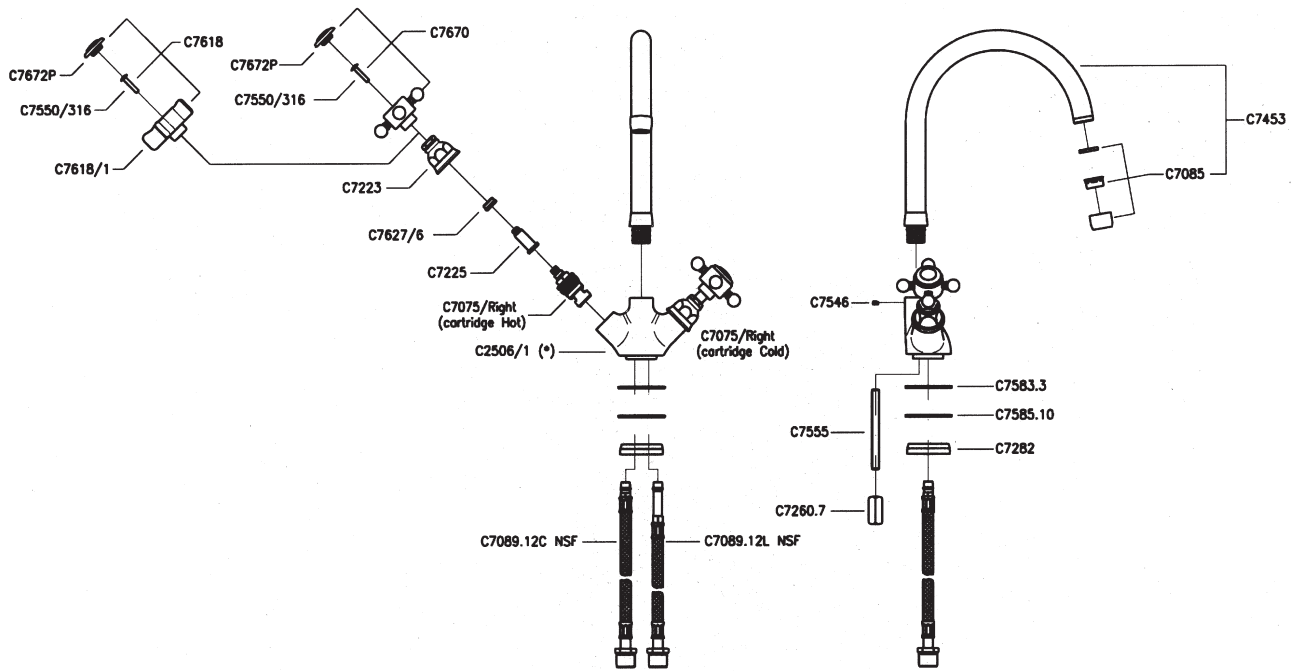

Single Hole C-Spout Kitchen and Bar Faucets

ROHL Country Kitchen Collection

A1466X* (Five spoke handles)

A1466XM* (Cross handles)

FEATURES

- 1/4 -turn ceramic valves
- 11" high C-spout
- 8" reach swivel spout
- 1 3/8" cutout
- 1/2" NPSM female flexible supplies

COLORS/FINISHES

- Polished Chrome
- Polished Nickel
- Satin Nickel
- Tuscan Brass
- Inca Brass

WARRANTY

- Limited Lifetime*
- * No Warranty on Tuscan Brass Finish (TCB)

* For CA/VT, place a "2" at end of model number for code compliant product. (Example A3608LMAPC-2)

A1466 Spare Parts

(* NOT AVAILABLE AS SPARE PART