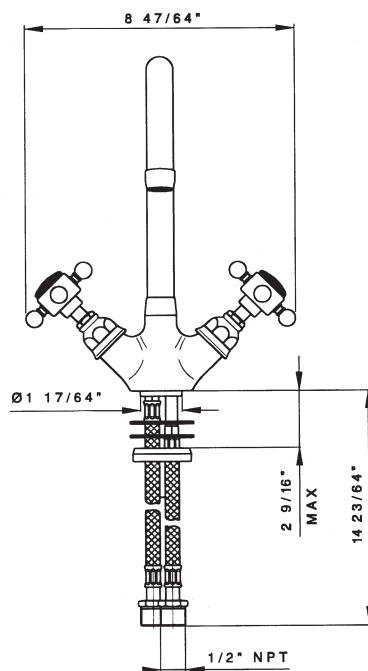

Single Hole C-Spout Kitchen and Bar Faucets

ROHL Country Kitchen Collection

A1466X* (Five spoke handles)

A1466XM* (Cross handles)

FEATURES

- 1/4 -turn ceramic valves
- 11" high C-spout
- 8" reach swivel spout
- 1 3/8" cutout
- 1/2" NPSM female flexible supplies

COLORS/FINISHES

- Polished Chrome
- Polished Nickel
- Satin Nickel
- Tuscan Brass
- Inca Brass

WARRANTY

- Limited Lifetime*
- * No Warranty on Tuscan Brass Finish (TCB)

* For CA/VT, place a "2" at end of model number for code compliant product. (Example A3608LMAPC-2)

A1466 Spare Parts

(* NOT AVAILABLE AS SPARE PART