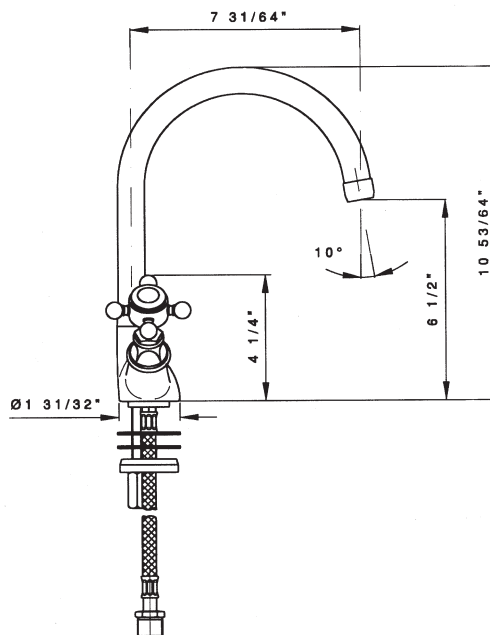

Single Hole C-Spout Kitchen and Bar Faucets

ROHL Country Kitchen Collection

A1466X* (Five spoke handles)

A1466XM* (Cross handles)

FEATURES

- 1/4 -turn ceramic valves
- 11" high C-spout
- 8" reach swivel spout
- 1 3/8" cutout
- 1/2" NPSM female flexible supplies

COLORS/FINISHES

- Polished Chrome
- Polished Nickel
- Satin Nickel
- Tuscan Brass
- Inca Brass

WARRANTY

- Limited Lifetime*
- * No Warranty on Tuscan Brass Finish (TCB)

* For CA/VT, place a "2" at end of model number for code compliant product. (Example A3608LMAPC-2)

A1466 Spare Parts

(* NOT AVAILABLE AS SPARE PART