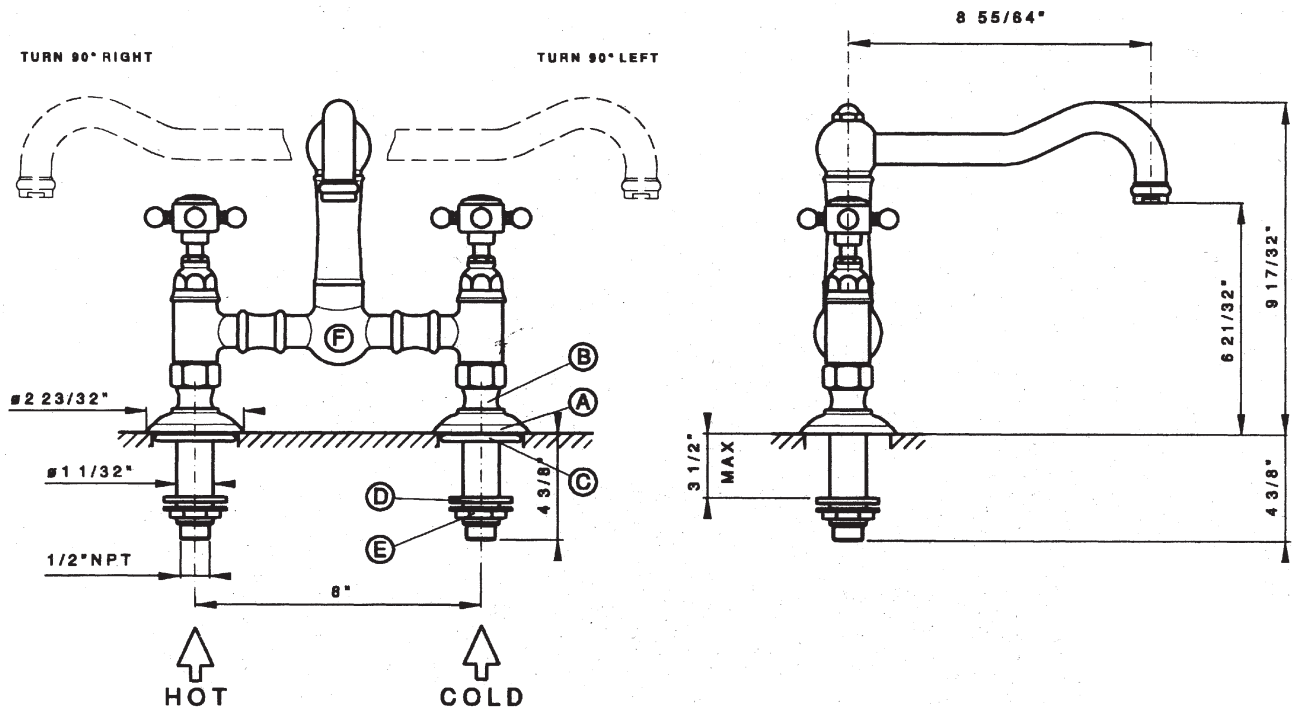

Deck Mounted Faucet

ROHL Country Kitchen Collection

A1459X* (Five Spoke Handles)

A1459XM* (Cross Handles)

FEATURES

- 1/4" -turn ceramic valves
- 9" reach, swivel spout
- 9 17/32" height
- 1/2" M supplies
- 8" spread

COLORS/FINISHES

- Polished Chrome
- Polished Nickel
- Satin Nickel
- Tuscan Brass
- Inca Brass

WARRANTY

- Limited Lifetime*
- * No Warranty on Tuscan Brass Finish (TCB)

* For CA/VT, place a "2" at end of model number for code compliant product. (Example A3608LMAPC-2)