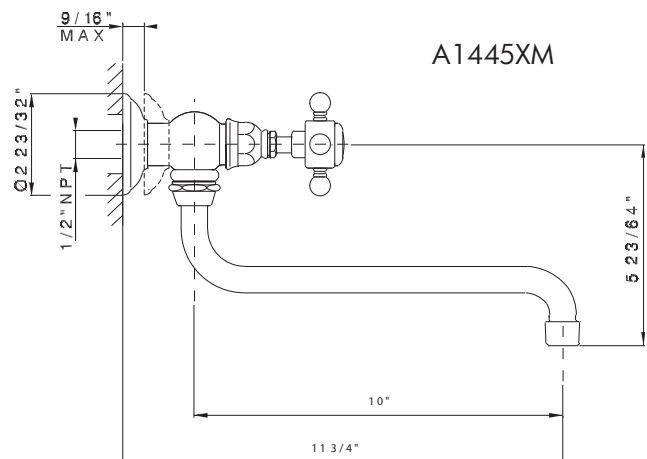

ROHL

Authentic Luxury for Kitchen and Bath™

www.rohlhome.com

11" Reach Pot Filler

Rohl Country Kitchen Collection

A1445X* (Five spoke Handle)

A1445XM* (Cross Handle)

FEATURES

- 1/4 turn ceramic valve
- 11 3/4" spout reach
- Swivel spout
- 1/2" F NPT connection
- 2.5 GPM

FINISHES

- Polished Chrome
- Polished Nickel
- Satin Nickel
- Tuscan Brass
- Inca Brass

WARRANTY

- Limited Lifetime*
- * No Warranty on Tuscan Brass Finish (TCB)

* For CA/V T, place a >2 at end of model number for code compliant product. (Example A3608LMAPC>2)

Consult your local ROHL showroom for additional information and specifications. For complete warranty details and a list of showrooms, go to www.rohlhome.com.