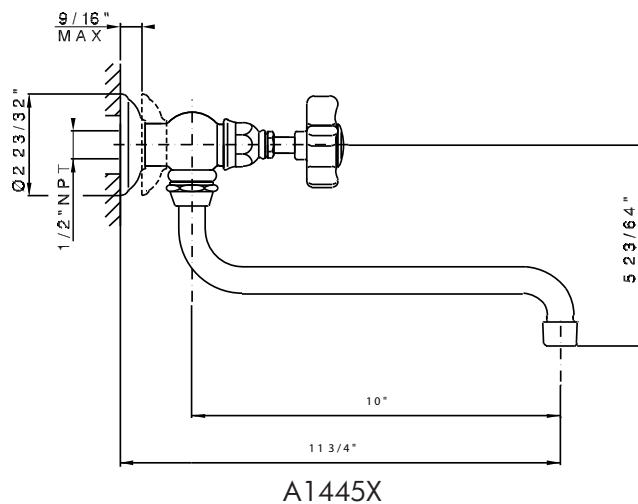

ROHL

Authentic Luxury for Kitchen and Bath™

www.rohlhome.com

11" Reach Pot Filler

Rohl Country Kitchen Collection

A1445X* (Five spoke Handle)

A1445XM* (Cross Handle)

FEATURES

- 1/4 turn ceramic valve
- 11 3/4" spout reach
- Swivel spout
- 1/2" F NPT connection
- 2.5 GPM

FINISHES

- Polished Chrome
- Polished Nickel
- Satin Nickel
- Tuscan Brass
- Inca Brass

WARRANTY

- Limited Lifetime*
- * No Warranty on Tuscan Brass Finish (TCB)

* For CA/V T, place a >2 at end of model number for code compliant product. (Example A3608LMAPC>2)

Consult your local ROHL showroom for additional information and specifications. For complete warranty details and a list of showrooms, go to www.rohlhome.com.