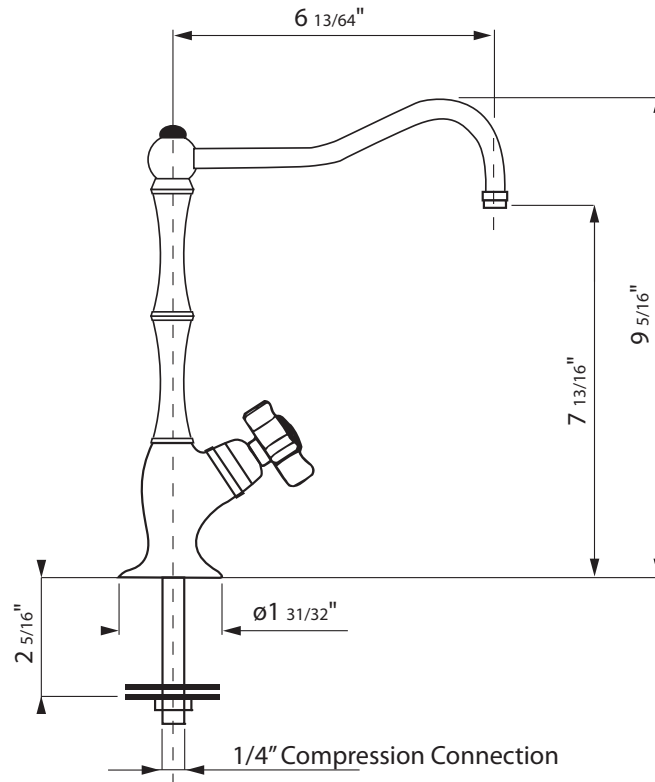

WARRANTY

- Limited Lifetime*
- No Warranty on Tuscan Brass Finish (TCB)

* For CA/V T, place a "-2" at end of model number for code compliant product. (Example A3608LMAPC-2)

Consult your local ROHL showroom for additional information and specifications. For complete warranty details and a list of showrooms, go to www.rohlhome.com.