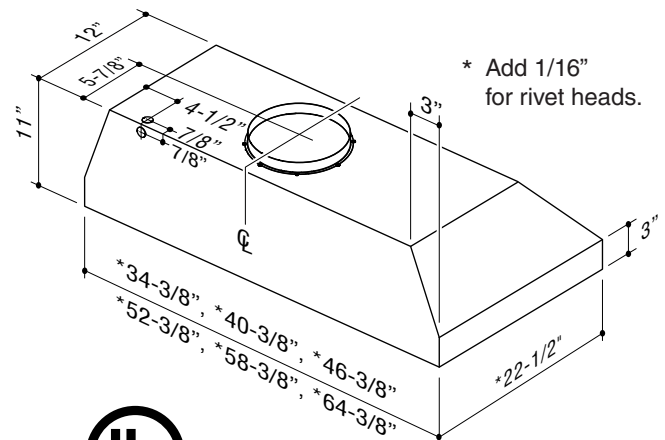

OPTIONS

- Non-ducted kit
  - ANKCP4742 (40-3/8" width only)
  - ANKCP4748 (46-3/8" width only)
  - ANKCP4760 (58-3/8" width only)
  - Charcoal filters included
- Replacement charcoal filters:
  - AFCCP4742 (40-3/8" width only)
  - AFCCP4748 (46-3/8" width only)
  - AFCCP4760 (58-3/8" width only)