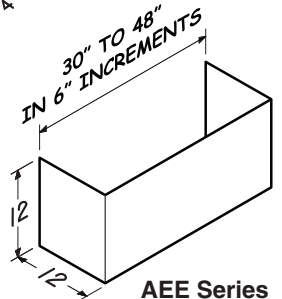

RMP Serie Backsplash (Optional)

AEE Series
Soffit Chimney
(Optional)

REFERENCE	QTY.	REMARKS	Project
			Location
			Architect
			Engineer
			Contractor
			Submitted By Date