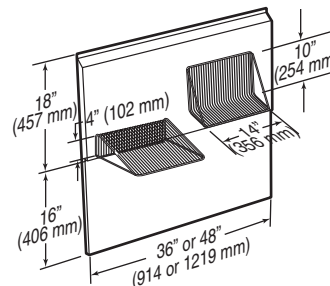

WPD28I SERIES RANGE HOOD

Especially designed to be installed outdoor in a covered patio or lanai area. For use over residential commercial-style cooking surfaces or gas and electric grills. This unit is not for use with a charcoal grill. A complete installation requires several optional components. Refer to page 2 when planning your installation.

FEATURES

- Corrosion resistant 316 Stainless Steel construction
- UL Listed for use in damp locations when properly connected to a GFCI circuit.
- Hood width: 36" or 48"
- Halogen lighting (2 x 50 watt GU10 for 36" hood, 4 x 50 watt GU10 for 48" hood) lamps included
- Switch controls: Lighting, on-off, and infinite speed
- Easily accessible, dishwasher-safe stainless steel baffle filters
- Heat Sentry turns blower ON to HIGH speed when excess heat is detected

OPTION

- Backsplash (ABWPD Series): Widths - 36" and 48" Stainless Steel construction - protects back wall and wipes clean easily
- Decorative flue (AEWPD Series): Widths - 36" and 48" Stainless Steel construction - hides ducting and wipes clean easily
- Designed for use with interior blower model P12D (purchase separately)

SPECIFICATIONS

120 VAC, 60 Hz
Amps for 36" hood (without blower): 0.8 A
Amps for 48" hood (without blower): 1.7 A

BEST BY BROAN P.O. BOX 140 HARTFORD, WISCONSIN 53027

REFERENCE	QTY.	REMARKS	Project	
			Location	
			Architect	
			Engineer	
			Contractor	
			Submitted by	Date