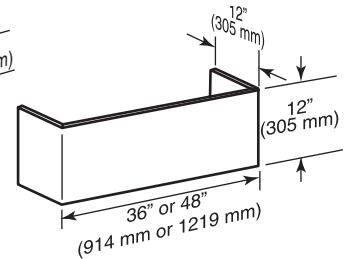

REFERENCE	QTY.	REMARKS	Project	
			Location	
			Architect	
			Engineer	
			Contractor	
			Submitted by	Date