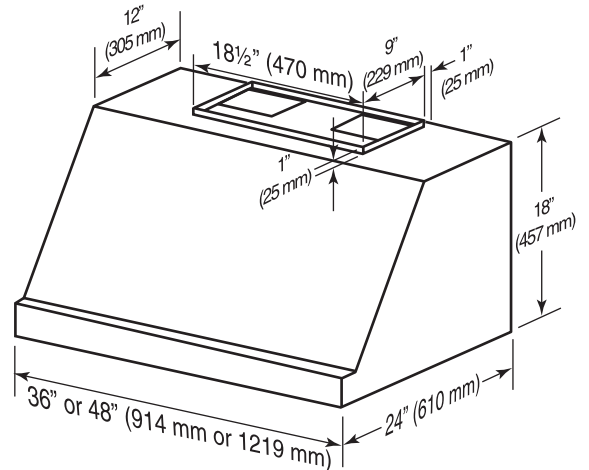

WPD28I SERIES RANGE HOOD

Especially designed to be installed outdoor in a covered patio or lanai area. For use over residential commercial-style cooking surfaces or gas and electric grills. This unit is not for use with a charcoal grill. A complete installation requires several optional components. Refer to page 2 when planning your installation.

FEATURES

- Corrosion resistant 316 Stainless Steel construction
- UL Listed for use in damp locations when properly connected to a GFCI circuit.
- Hood width: 36" or 48"
- Halogen lighting (2 x 50 watt GU10 for 36" hood, 4 x 50 watt GU10 for 48" hood) lamps included
- Switch controls: Lighting, on-off, and infinite speed
- Easily accessible, dishwasher-safe stainless steel baffle filters
- Heat Sentry turns blower ON to HIGH speed when excess heat is detected

OPTION

- Backsplash (ABWPD Series): Widths - 36" and 48" Stainless Steel construction - protects back wall and wipes clean easily
- Decorative flue (AEWPD Series): Widths - 36" and 48" Stainless Steel construction - hides ducting and wipes clean easily
- Designed for use with interior blower model P12D (purchase separately)

SPECIFICATIONS

120 VAC, 60 Hz
Amps for 36" hood (without blower): 0.8 A
Amps for 48" hood (without blower): 1.7 A

BEST BY BROAN P.O. BOX 140 HARTFORD, WISCONSIN 53027

REFERENCE	QTY.	REMARKS	Project	
			Location	
			Architect	
			Engineer	
			Contractor	
			Submitted by	Date